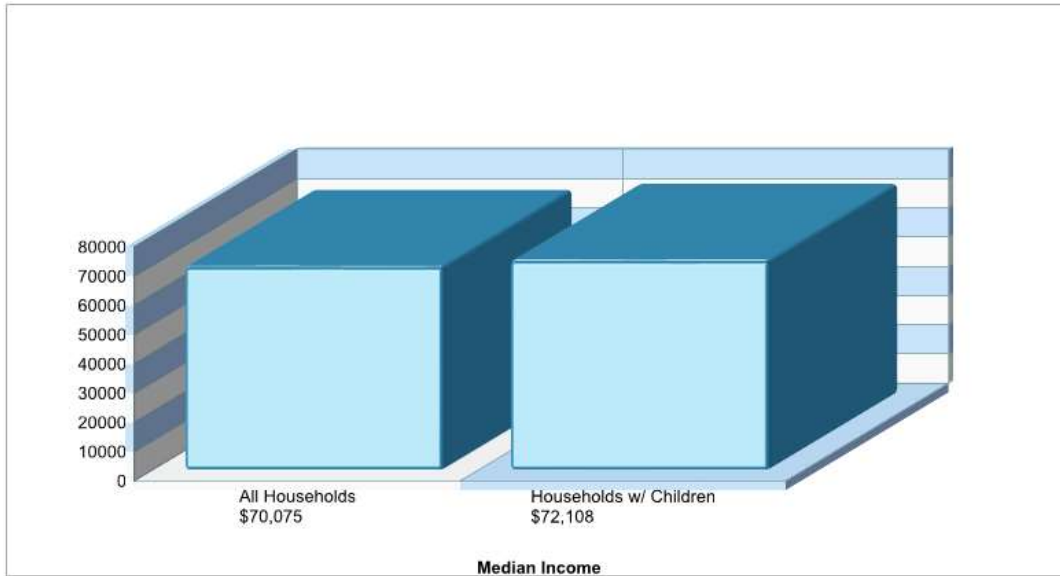

Location: Lower Milford, PA Household Income