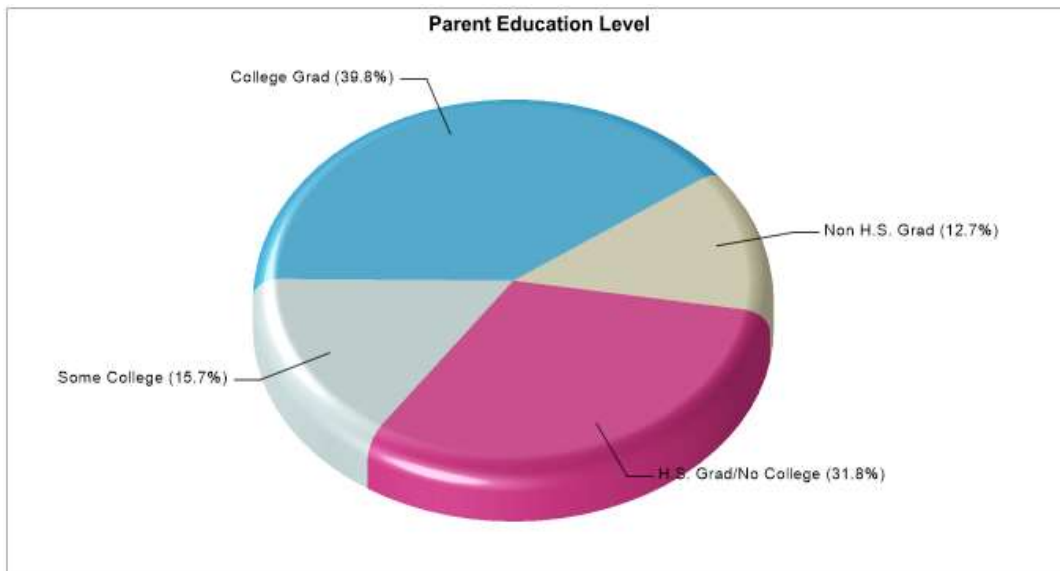

Location: Lower Milford, PA Parent Education Level

Prepared by RE/MAX real estate