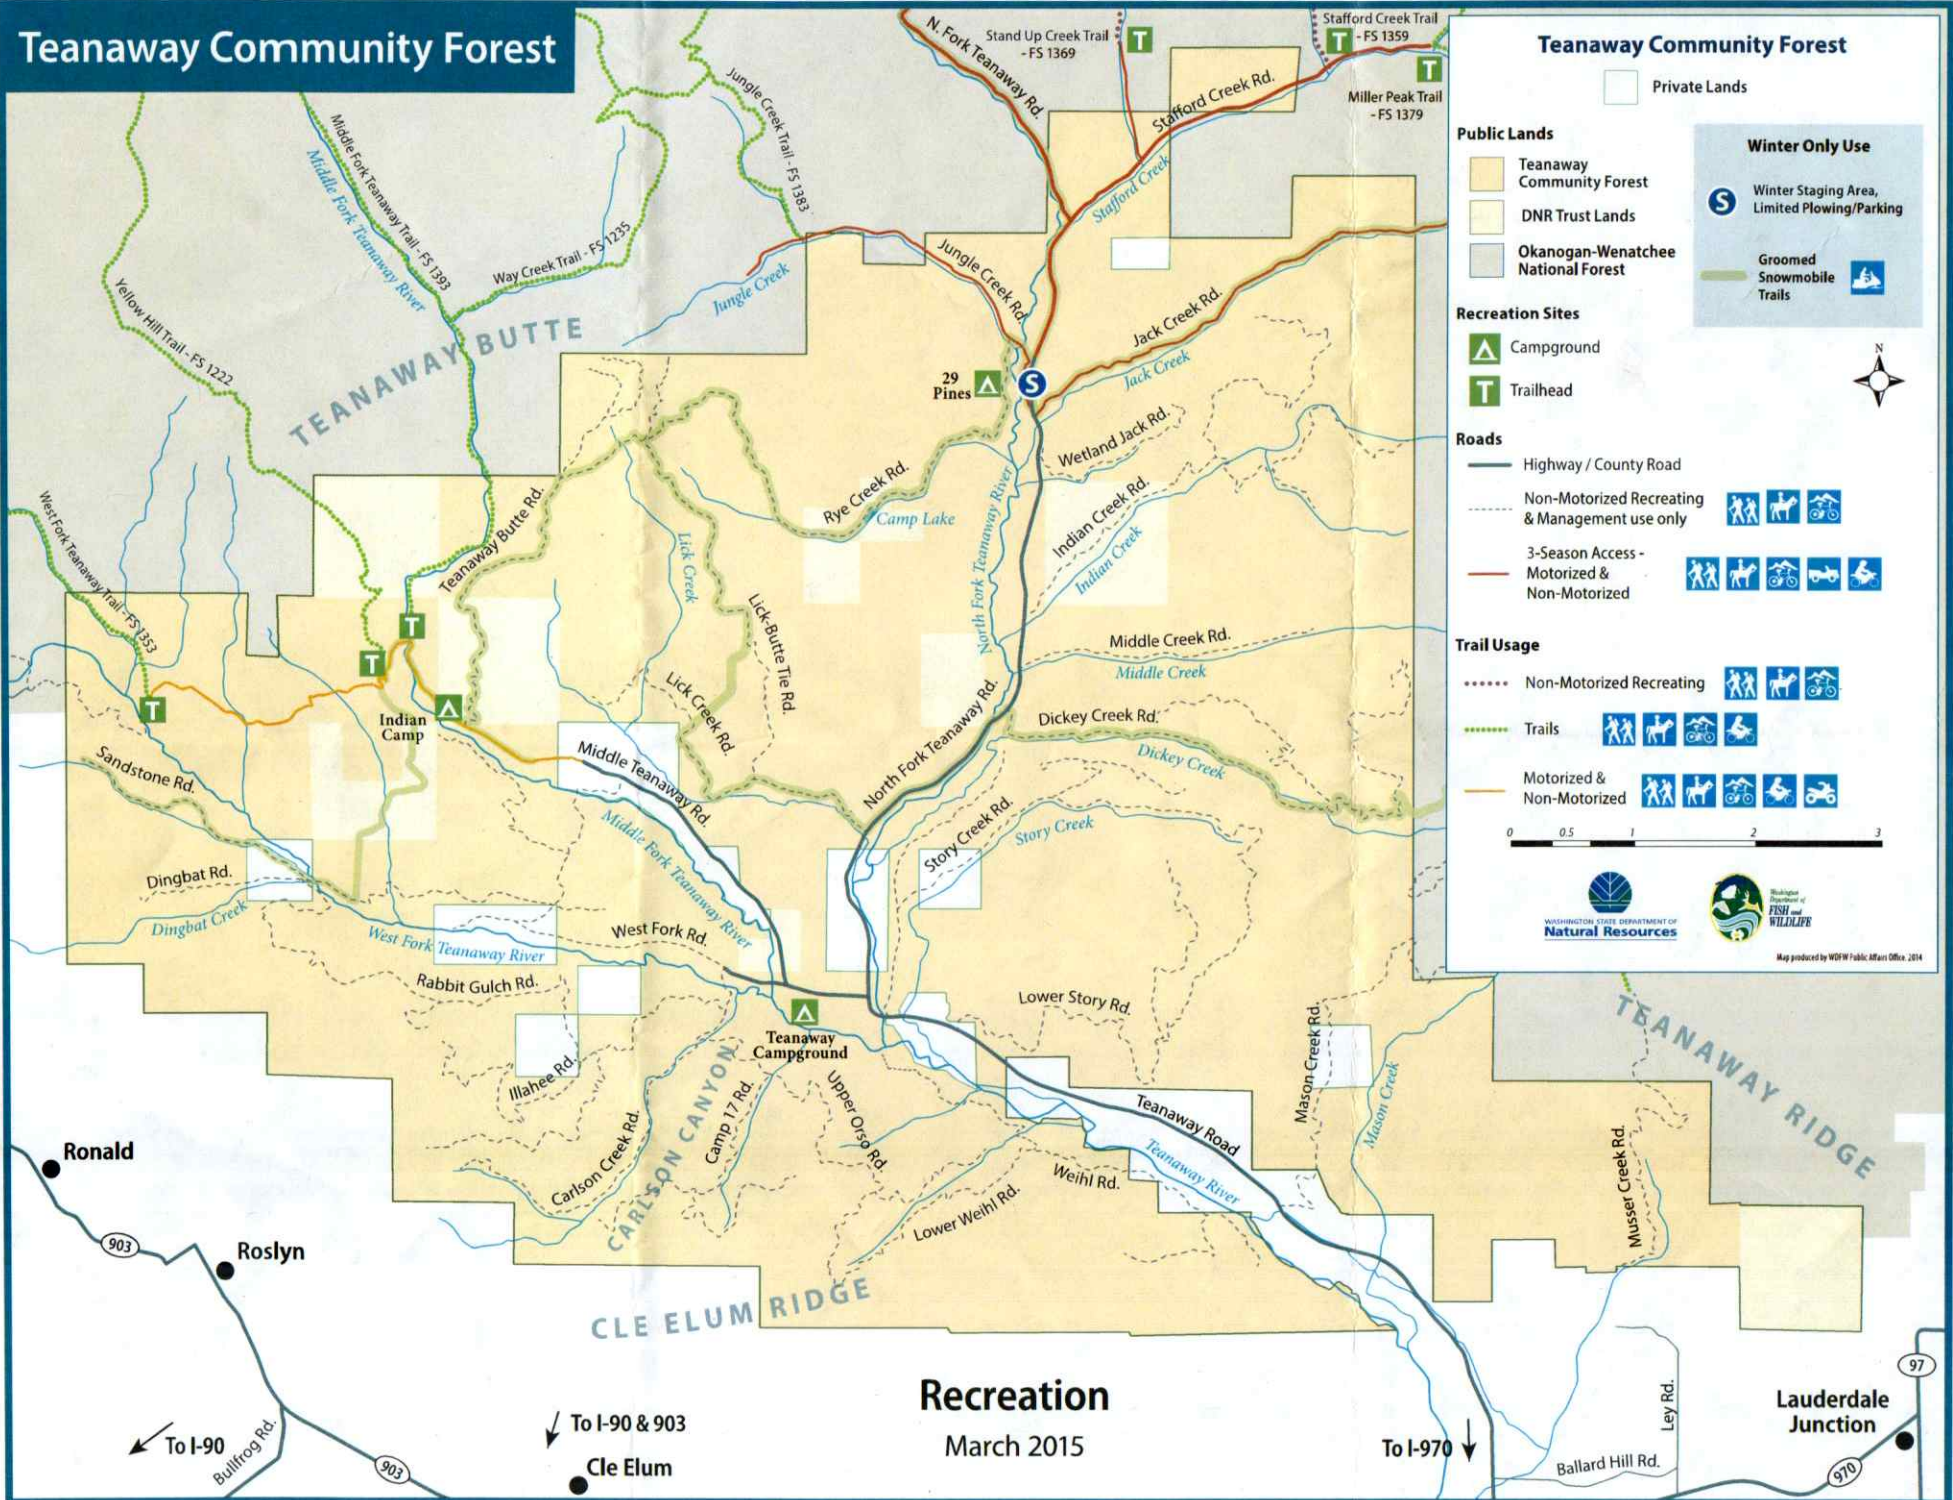

Teanaway Community Forest

Teanaway Community Forest

Private Lands

Public Lands

- Teanaway Community Forest
- DNR Trust Lands
- Okanogan-Wenatchee National Forest

Winter Only Use

- Winter Staging Area, Limited Plowing/Parking
- Groomed Snowmobile Trails

Recreation Sites

- Campground
- Trailhead

Roads

- Highway / County Road
- Non-Motorized Recreating & Management use only
- 3-Season Access - Motorized & Non-Motorized

Trail Usage

- Non-Motorized Recreating
- Trails
- Motorized & Non-Motorized

Recreation

March 2015

← To I-90
↓ To I-90 & 903
↓ To I-970

CLE ELUM RIDGE

TEANAWAY RIDGE

TEANAWAY BUTTE

CARLSON CANYON

Lauderdale Junction

Ronald

Roslyn

Cle Elum

Ballard Hill Rd.

Ley Rd.

To I-970

↓ To I-90 & 903

← To I-90