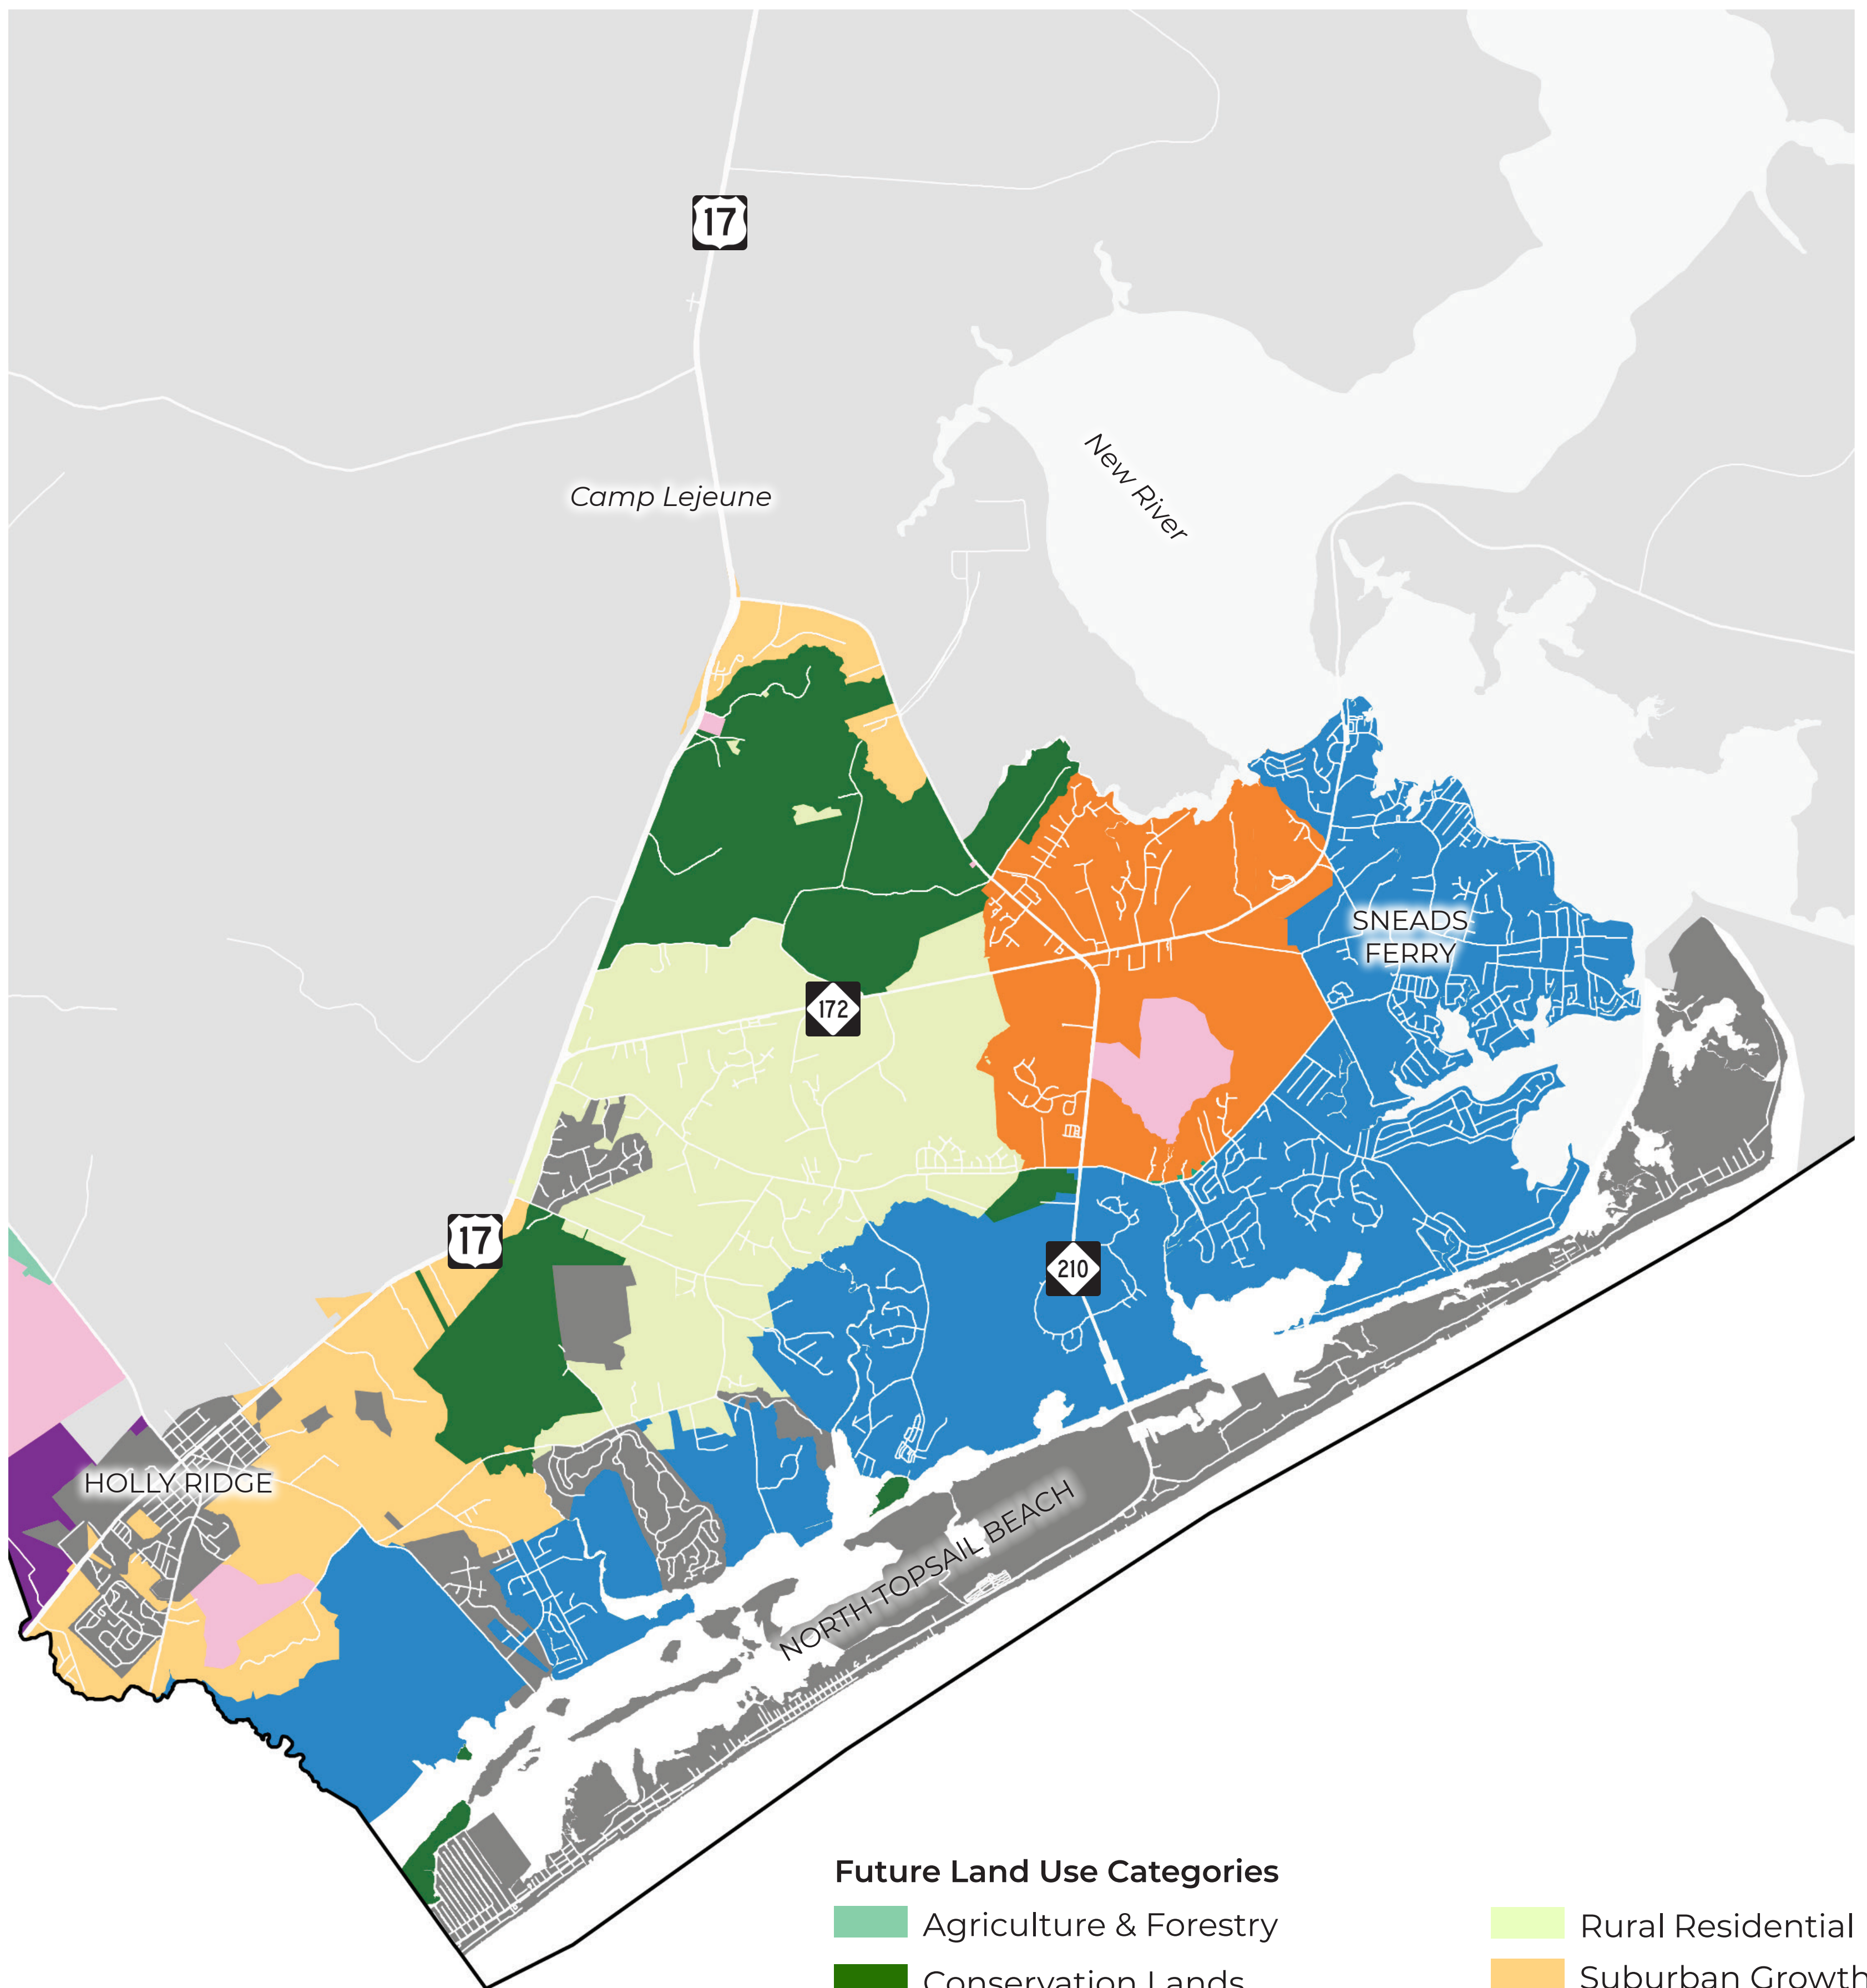

- | | |
|--|---|
|  Agriculture & Forestry |  Municipality |
|  Airport Compatibility Area |  Rural Residential |
|  Conservation Lands |  Suburban Growth |
|  Economic Development |  Urban Growth |
|  Infrastructure, Energy, Extraction |  Village |
|  Military |  Waterside Community |

FUTURE LAND USE

► FUTURE LAND USE MAP - NORTH REGION

Future Land Use Categories

- | | |
|------------------------------------|-------------------|
| Agriculture & Forestry | Municipality |
| Airport Compatibility Area | Rural Residential |
| Conservation Lands | Suburban Growth |
| Economic Development | Urban Growth |
| Infrastructure, Energy, Extraction | |

FUTURE LAND USE

► FUTURE LAND USE MAP - EAST REGION

FUTURE LAND USE

► FUTURE LAND USE MAP - SOUTH REGION

FUTURE LAND USE

► RICHLANDS FUTURE LAND USE MAP