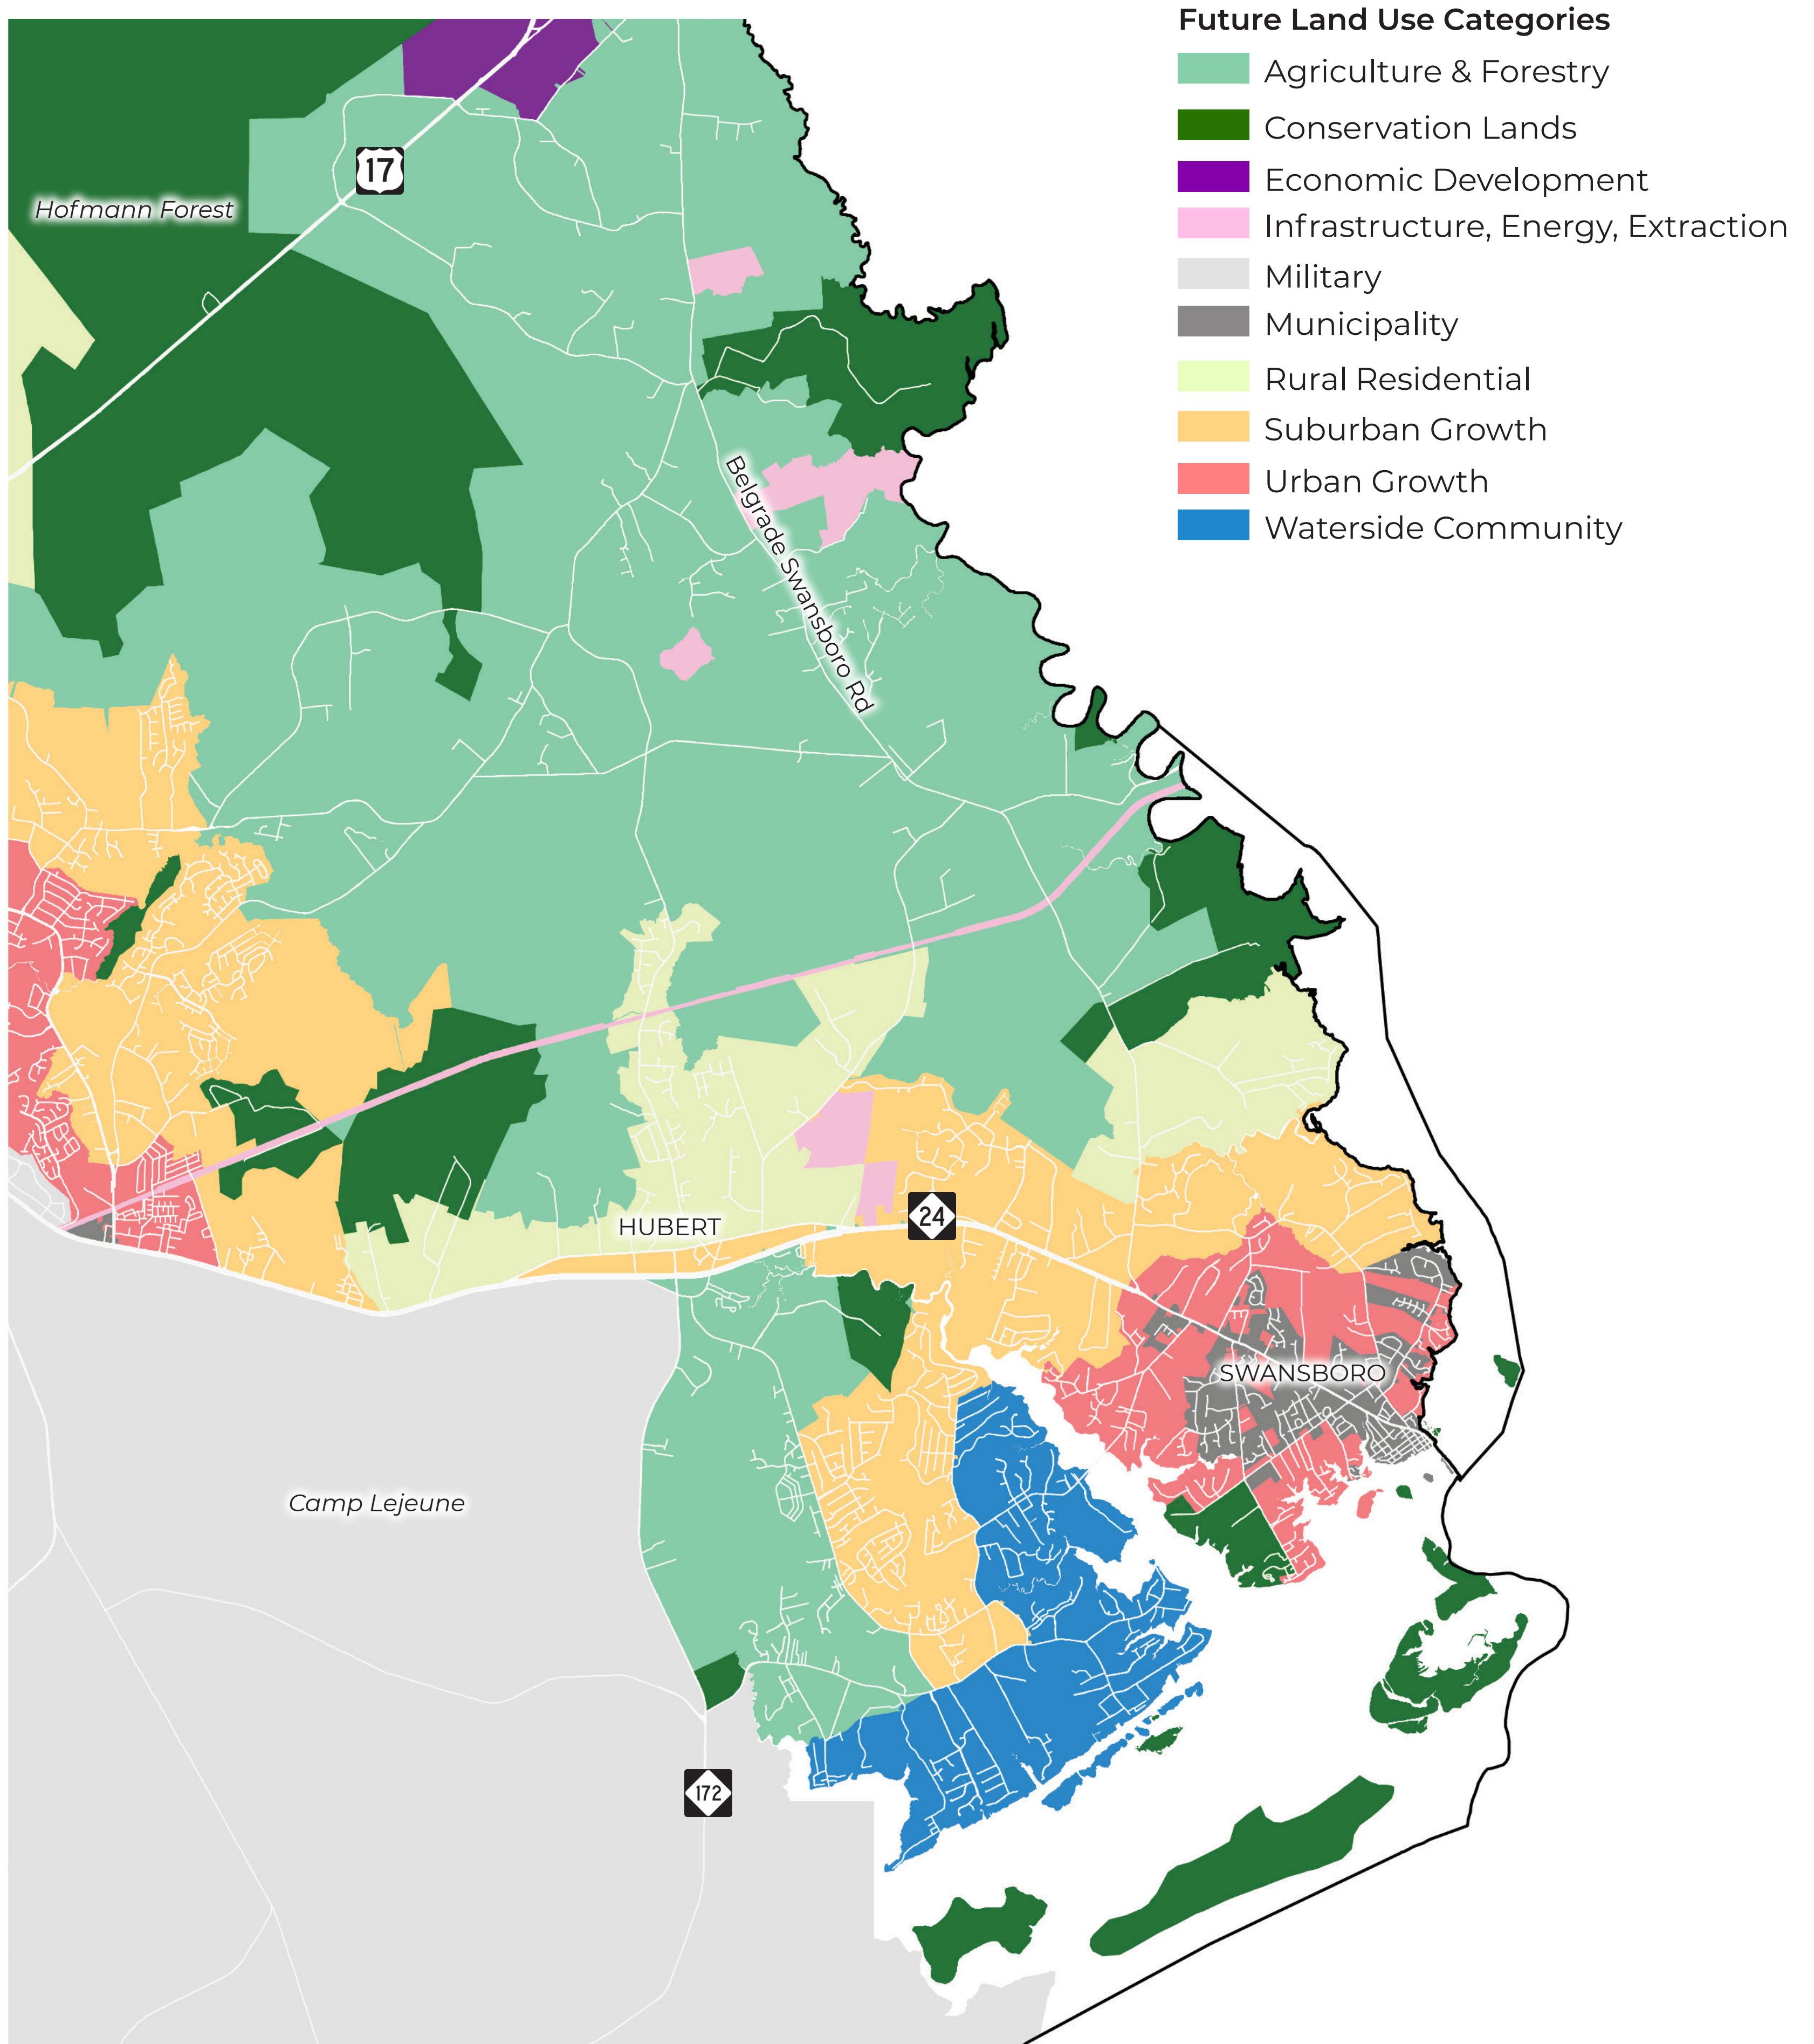

The County's future will be guided by a collaborative effort of its citizens, businesses, local governments, military leaders, and service providers.

PLAN THEMES

FUTURE LAND USE

Future Land Use Categories

- | | |
|--|---|
|  Agriculture & Forestry |  Municipality |
|  Airport Compatibility Area |  Rural Residential |
|  Conservation Lands |  Suburban Growth |
|  Economic Development |  Urban Growth |
|  Infrastructure, Energy, Extraction |  Village |
|  Military |  Waterside Community |

FUTURE LAND USE

► FUTURE LAND USE MAP - NORTH REGION

Future Land Use Categories

- | | |
|------------------------------------|-------------------|
| Agriculture & Forestry | Municipality |
| Airport Compatibility Area | Rural Residential |
| Conservation Lands | Suburban Growth |
| Economic Development | Urban Growth |
| Infrastructure, Energy, Extraction | |

FUTURE LAND USE

► FUTURE LAND USE MAP - EAST REGION

FUTURE LAND USE

► FUTURE LAND USE MAP - SOUTH REGION

FUTURE LAND USE

► RICHLANDS FUTURE LAND USE MAP