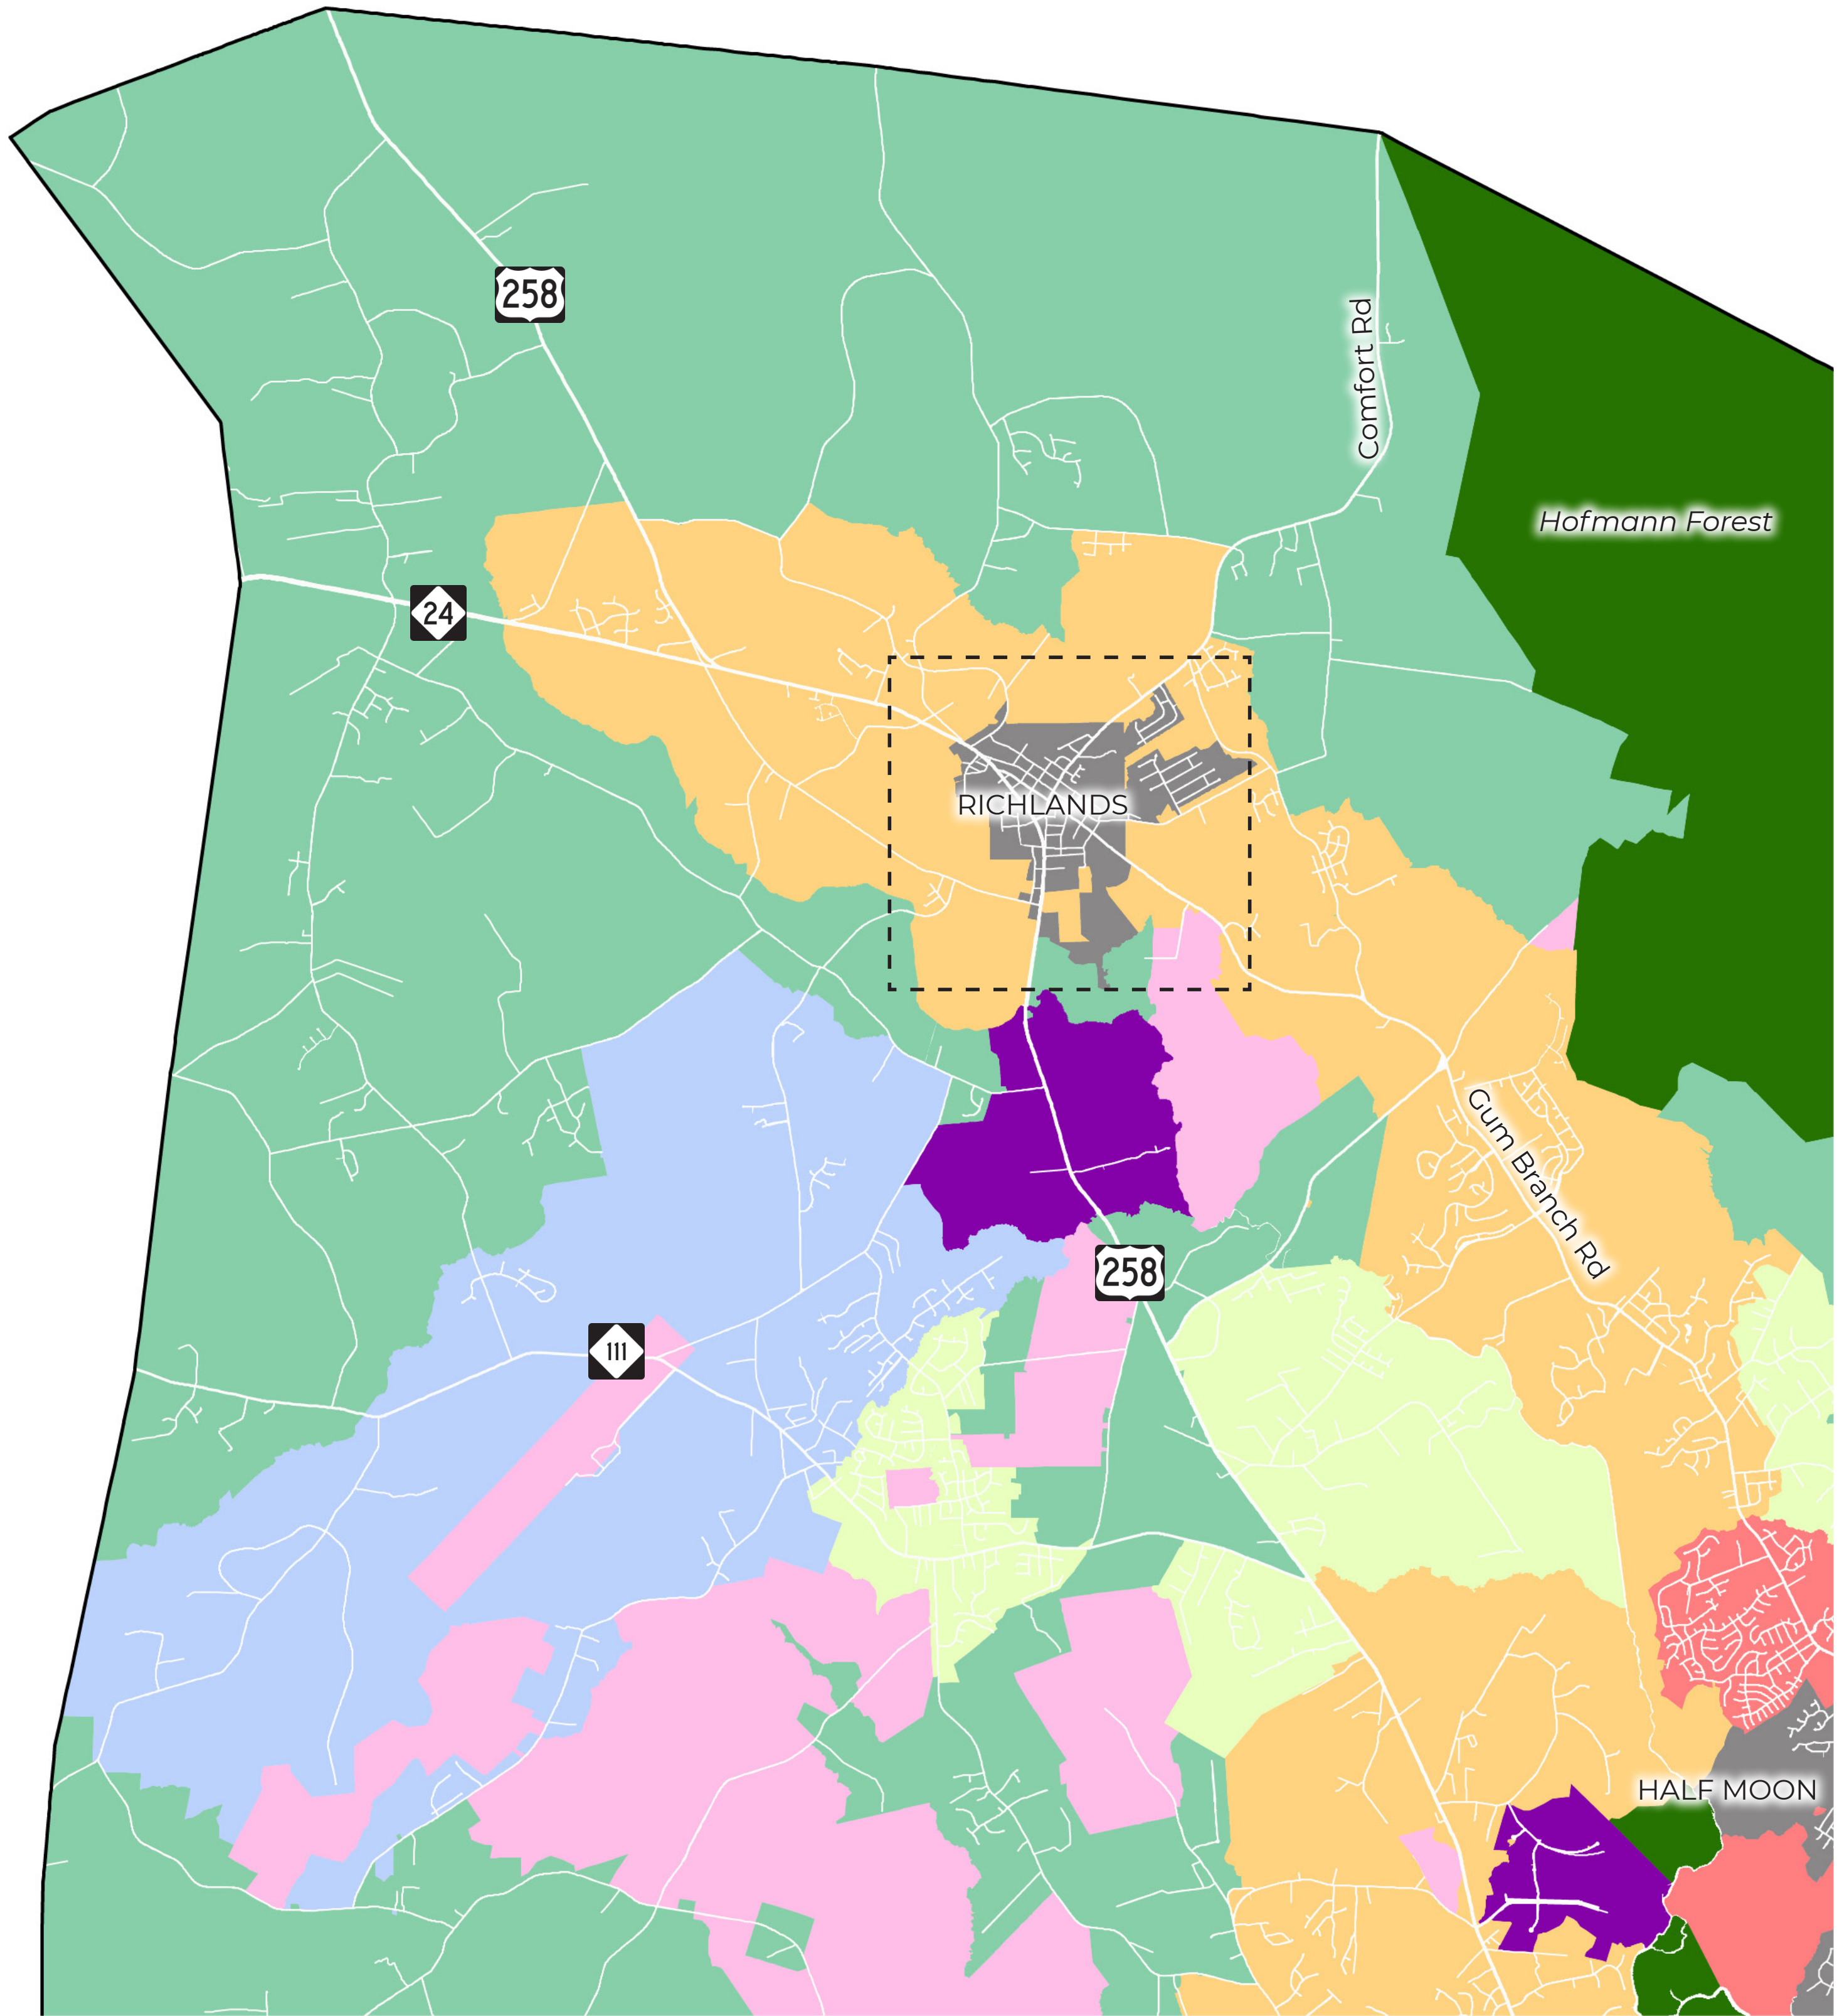

The County's future will be guided by a collaborative effort of its citizens, businesses, local governments, military leaders, and service providers.

PLAN THEMES

FUTURE LAND USE

Future Land Use Categories

- | | |
|--|---|
|  Agriculture & Forestry |  Municipality |
|  Airport Compatibility Area |  Rural Residential |
|  Conservation Lands |  Suburban Growth |
|  Economic Development |  Urban Growth |
|  Infrastructure, Energy, Extraction |  Village |
|  Military |  Waterside Community |

FUTURE LAND USE

► FUTURE LAND USE MAP - NORTH REGION

Future Land Use Categories

- | | |
|------------------------------------|-------------------|
| Agriculture & Forestry | Municipality |
| Airport Compatibility Area | Rural Residential |
| Conservation Lands | Suburban Growth |
| Economic Development | Urban Growth |
| Infrastructure, Energy, Extraction | |

FUTURE LAND USE

► FUTURE LAND USE MAP - EAST REGION

FUTURE LAND USE

► FUTURE LAND USE MAP - SOUTH REGION

FUTURE LAND USE

► RICHLANDS FUTURE LAND USE MAP