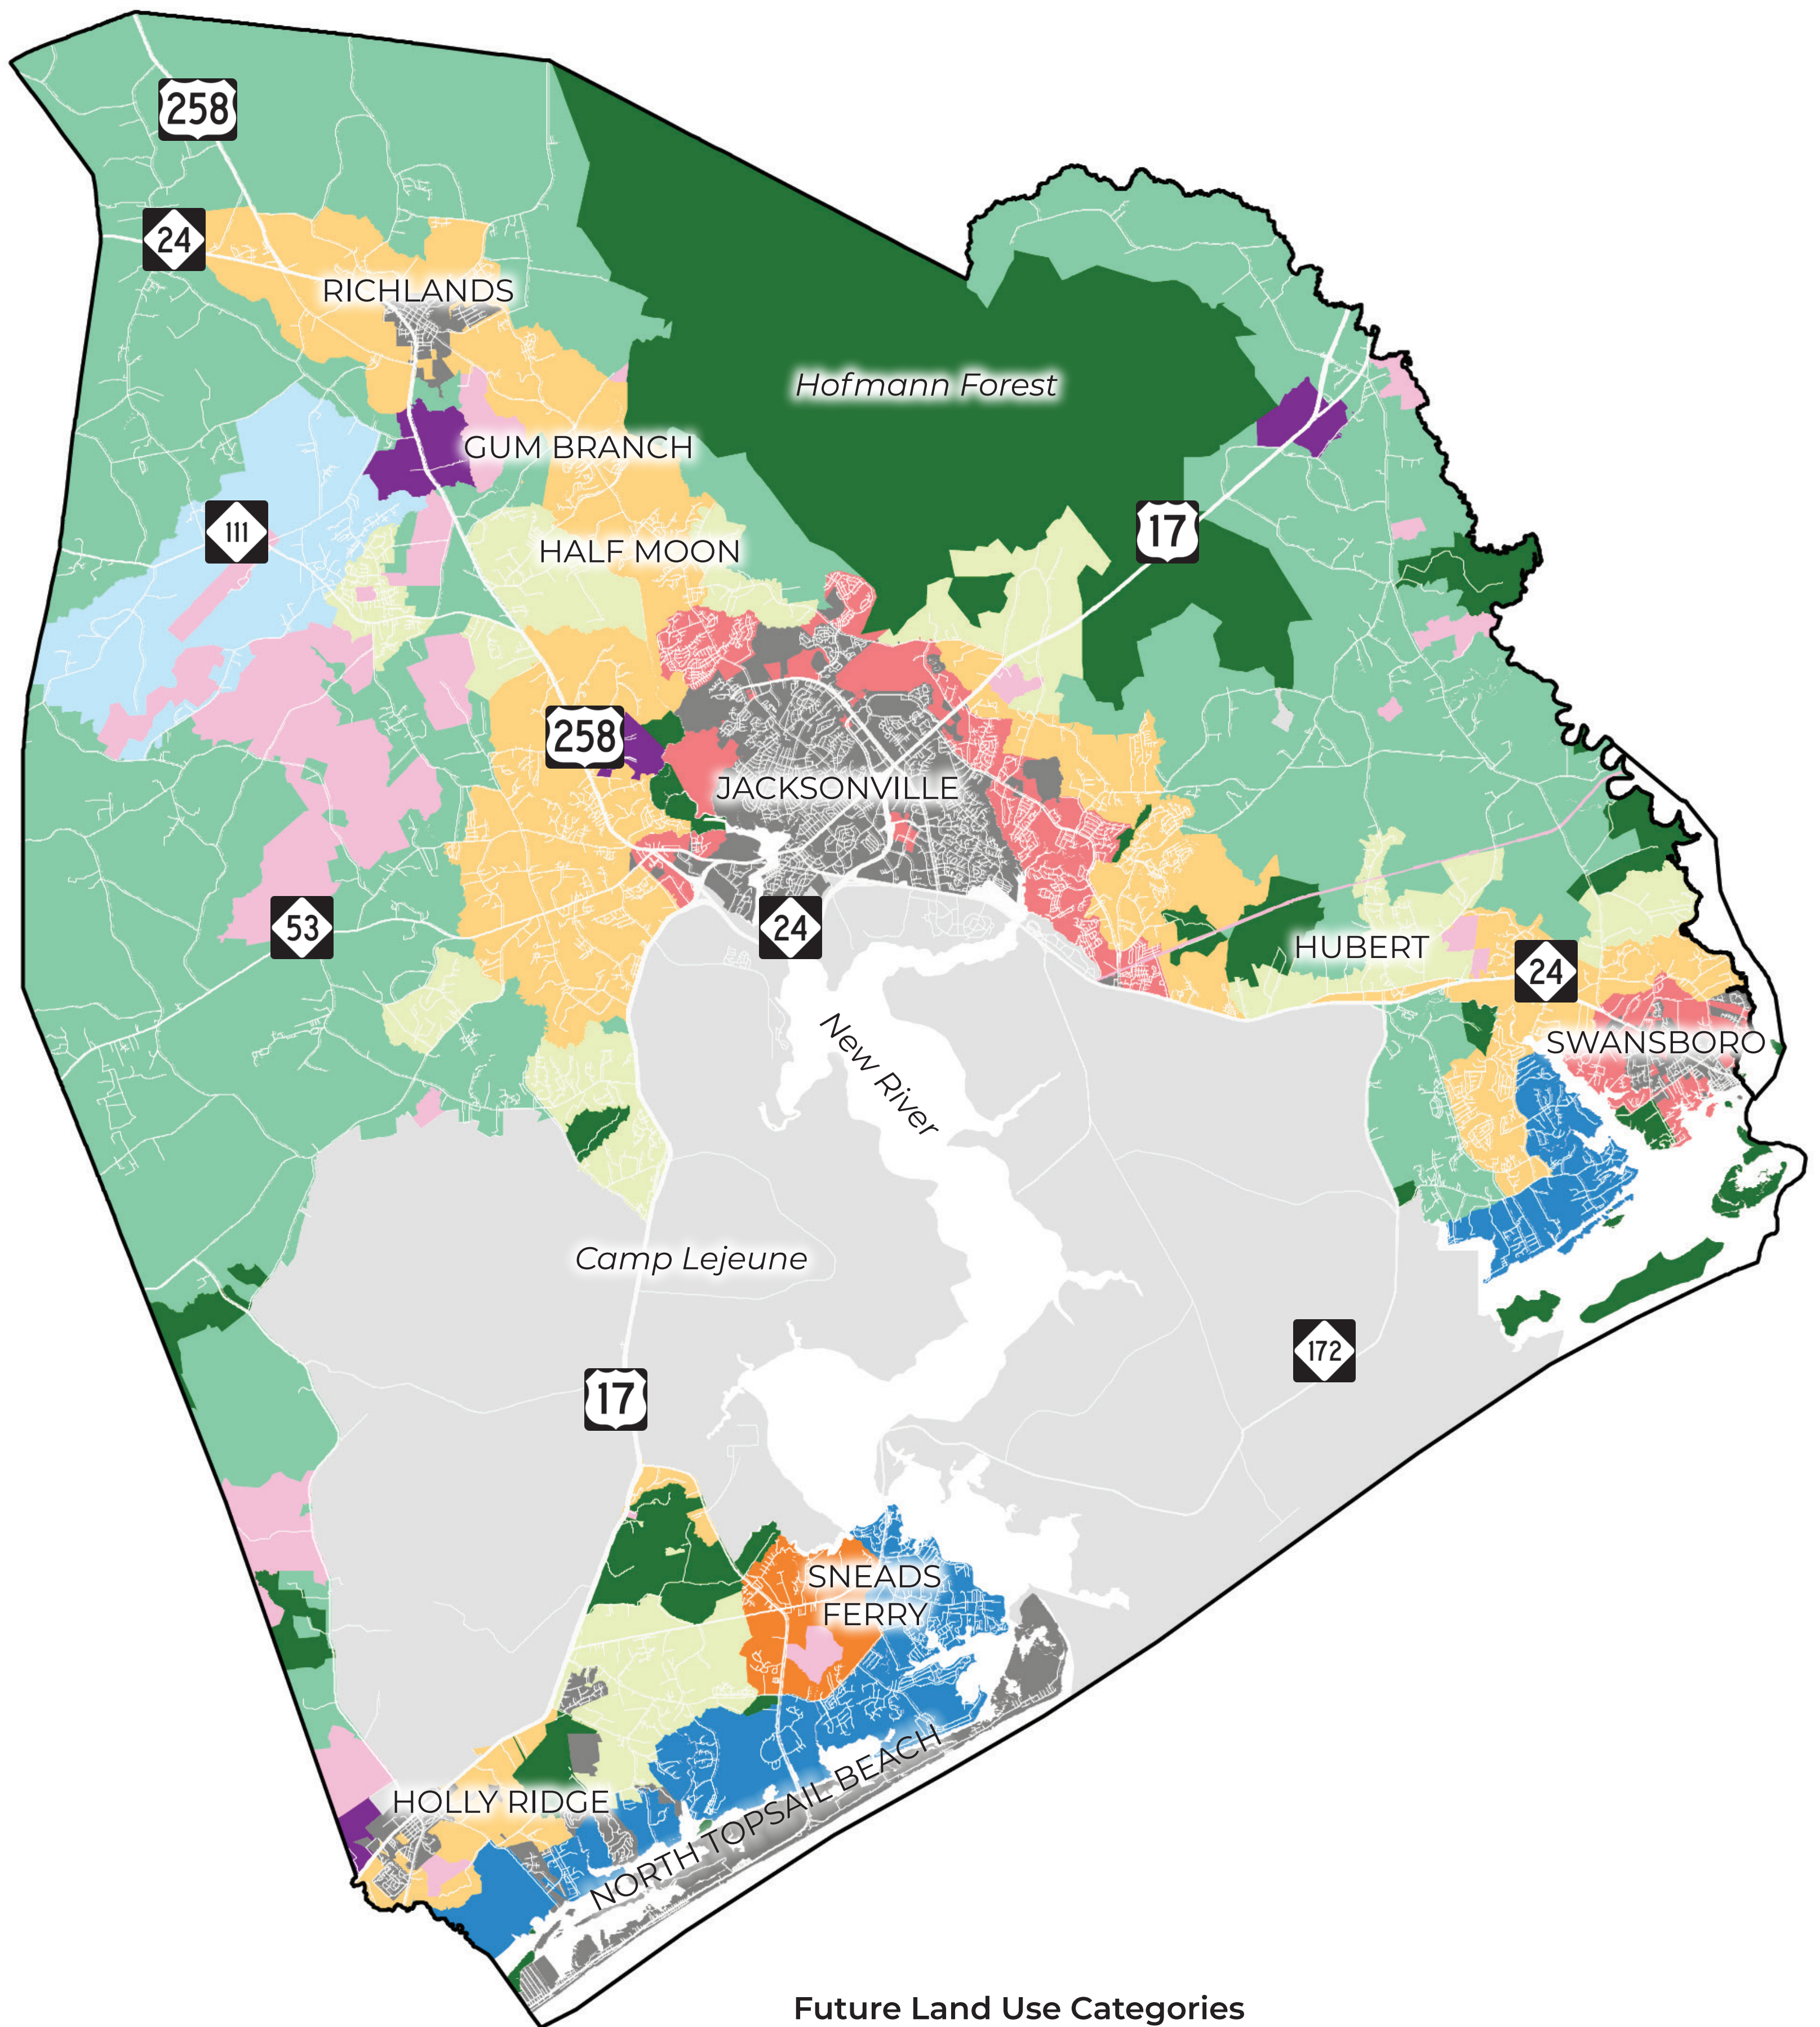

VISION

Onslow County will grow as a balanced community, respecting its natural resources, coastal heritage, rural culture, positive military influence, and diversified economy to create a community of choice in Coastal North Carolina.

The County's future will be guided by a collaborative effort of its citizens, businesses, local governments, military leaders, and service providers.

PLAN THEMES

FUTURE LAND USE

Future Land Use Categories

- | | |
|--|---|
|  Agriculture & Forestry |  Municipality |
|  Airport Compatibility Area |  Rural Residential |
|  Conservation Lands |  Suburban Growth |
|  Economic Development |  Urban Growth |
|  Infrastructure, Energy, Extraction |  Village |
|  Military |  Waterside Community |

FUTURE LAND USE

► FUTURE LAND USE MAP - EAST REGION

FUTURE LAND USE

► FUTURE LAND USE MAP - SOUTH REGION

FUTURE LAND USE

► RICHLANDS FUTURE LAND USE MAP