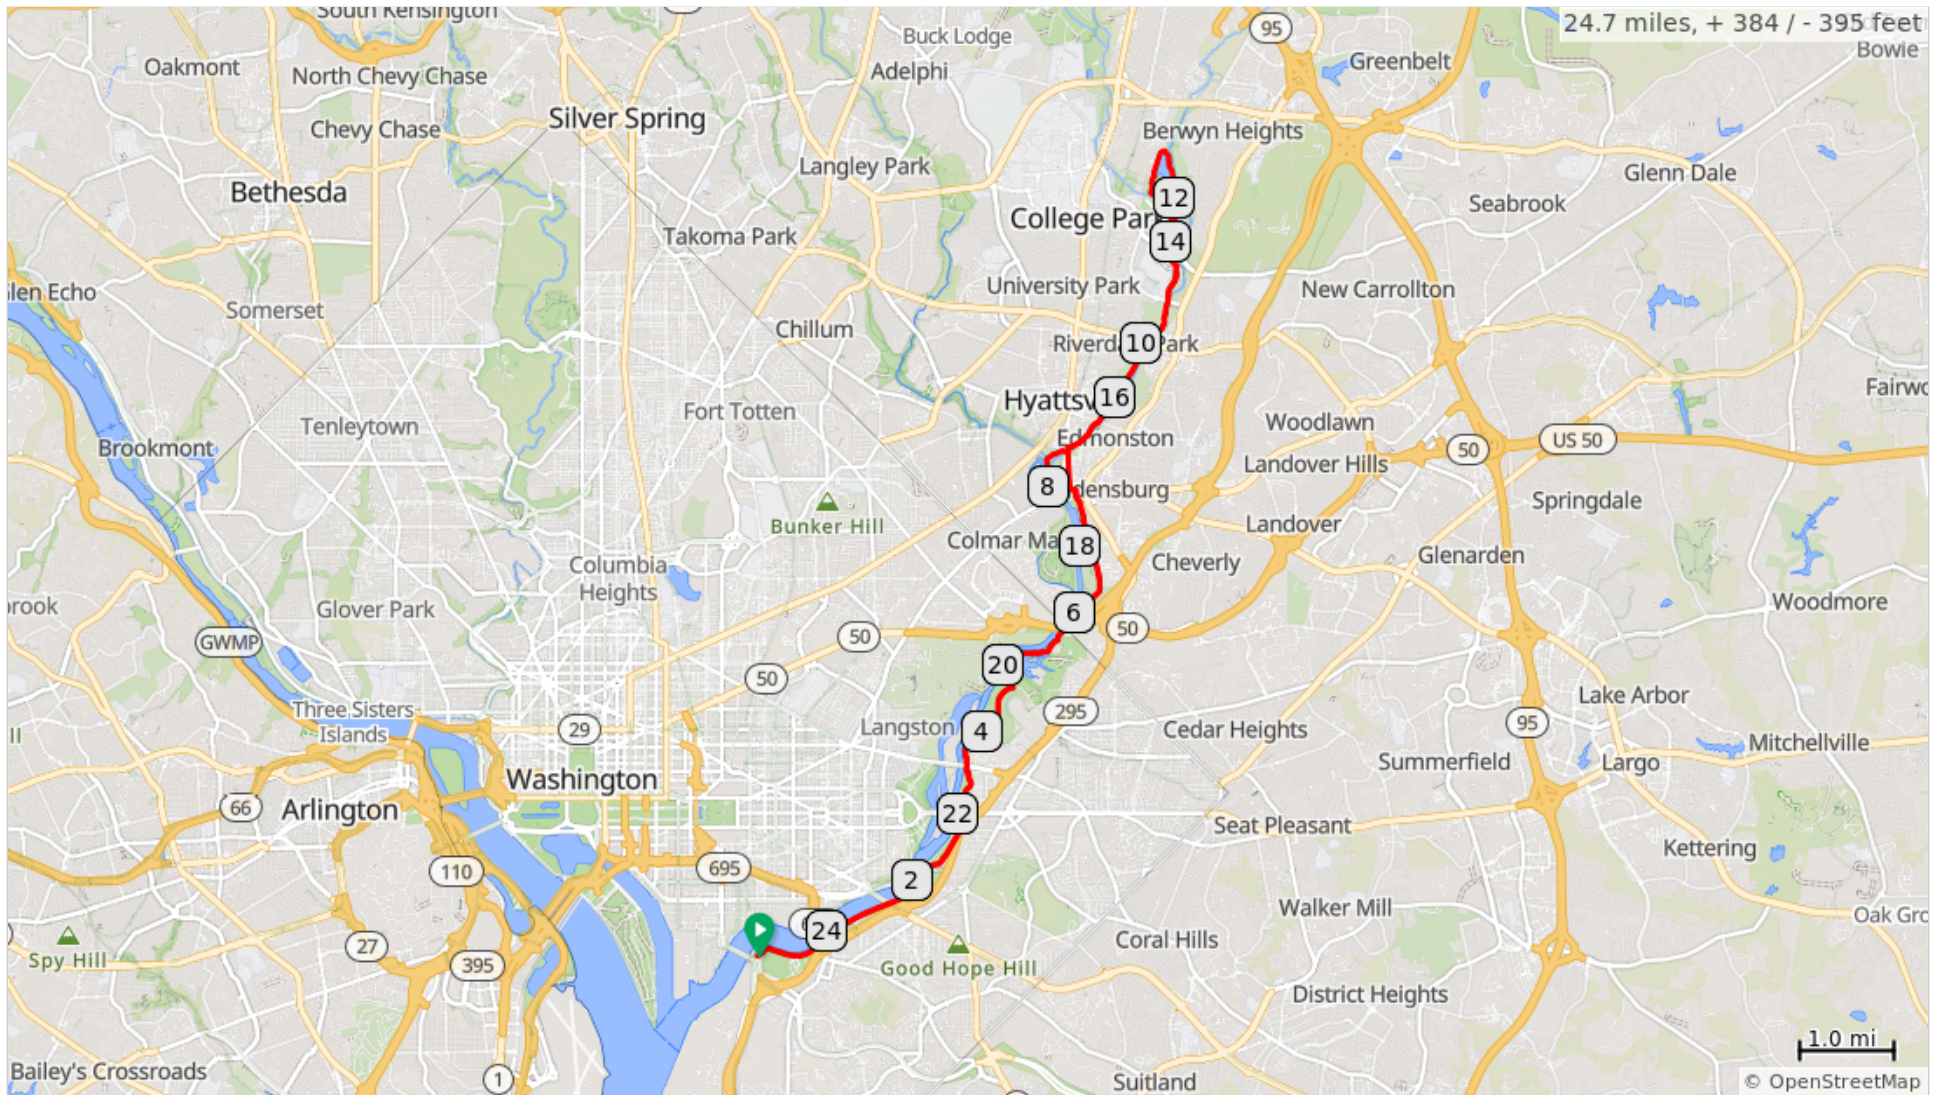

Anacostia Park to Lake Artemesia Lake

24.7 miles, + 384 / - 395 feet

Anacostia Park to Lake Artemesia Lake

Num	Dist	Prev	Type	Note	Next
1.	0.0	0.0	📍	Start of route	0.0
2.	0.0	0.0	↑	Continue onto Anacostia Riverwalk Trail	2.0
3.	2.0	2.0	➔	Slight R to stay on Anacostia Riverwalk Trail	0.0
4.	2.0	0.0	➔	Slight R to stay on Anacostia Riverwalk Trail	0.1
5.	2.1	0.1	←	Slight L to stay on Anacostia Riverwalk Trail	0.9
6.	2.9	0.9	←	Keep L to stay on Anacostia Riverwalk Trail	0.5
7.	3.4	0.5	↑	Continue onto Anacostia River Trail	0.7
8.	4.1	0.7	←	L	0.3
9.	4.4	0.3	↑	Continue onto Deane Ave NE	0.3
10.	4.7	0.3	←	L	0.1
11.	4.8	0.1	←	L at Anacostia Riverwalk Trail	0.4
12.	5.2	0.4	↑	Continue onto River Trail	0.4
13.	5.6	0.4	↑	Pedestrian tunnel	0.5
14.	6.1	0.5	↑	Continue onto Anacostia River Trail	0.7
15.	6.8	0.7	↑	Continue onto Anacostia Riverwalk Trail	0.3
16.	7.1	0.3	↑	Continue onto Anacostia River Trail	0.1

5.6 miles. +46/-79 feet

Num	Dist	Prev	Type	Note	Next
41.	18.8	0.7	⬆	Continue onto Anacostia Riverwalk Trail	0.4
42.	19.2	0.4	⬆	Pedestrian tunnel	1.0
43.	20.1	1.0	➔	R at Anacostia Riverwalk Trail	0.1
44.	20.2	0.1	➔	R onto Deane Ave NE	0.6
45.	20.8	0.6	➔	R onto Anacostia River Trail	0.7
46.	21.5	0.7	⬆	Continue onto Anacostia Riverwalk Trail	1.4
47.	22.8	1.4	➔	Slight R to stay on Anacostia Riverwalk Trail	0.1
48.	22.9	0.1	➤	L to stay on Anacostia Riverwalk Trail	1.8
49.	24.7	1.8	📍	End of route	0.0