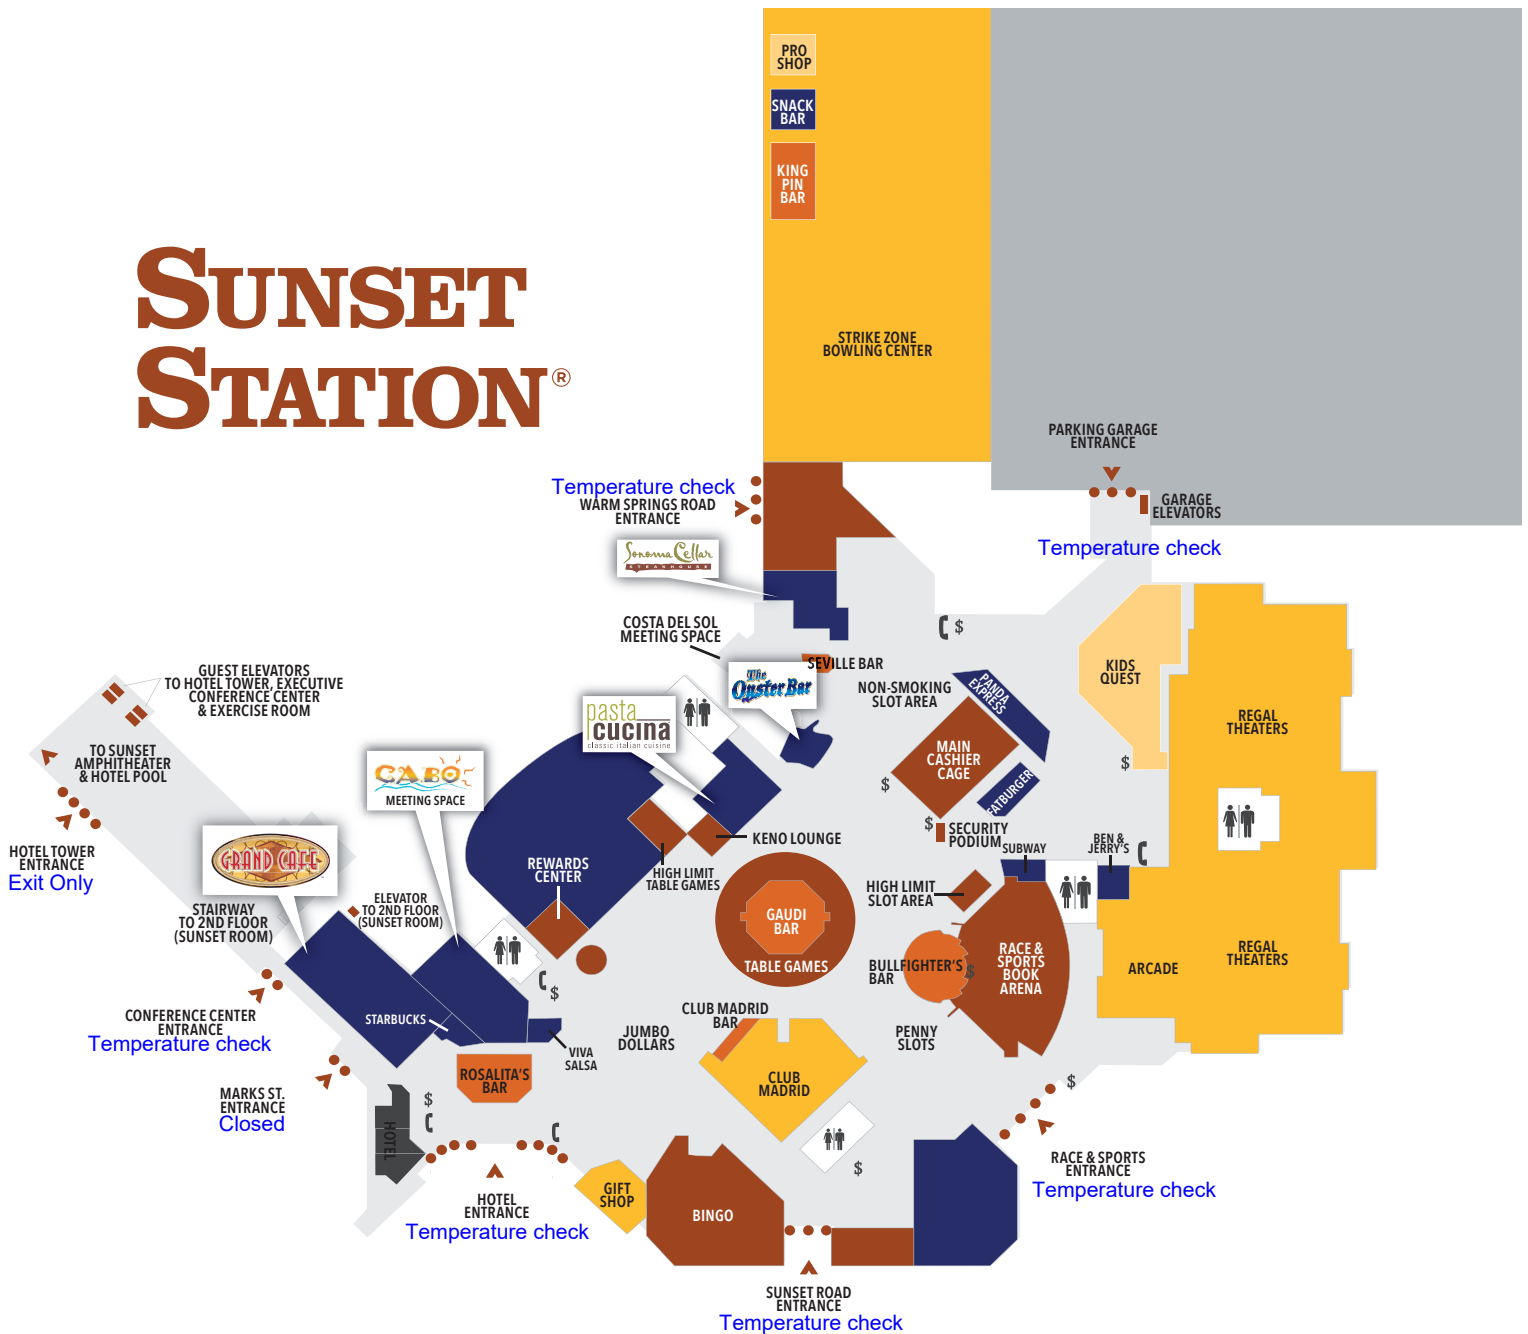

## RESTAURANTS

- Ben & Jerry's Scoop Shop
- Fatburger
- Grand Cafe
- The Oyster Bar
- Panda Express *Closed*
- Pasta Cucina
- Snack Bar
- Sonoma Cellar Steak House
- Starbucks
- Subway
- Viva Salsa

## BARS & LOUNGES

- Bullfighter's Bar
- Club Madrid Bar
- Gaudi Bar
- Kingpin Bar
- Rosalita's Bar
- Seville Bar

## ENTERTAINMENT

- Amphitheater
- Arcade
- Club Madrid
- Gift Shop
- Kids Quest
- Regal Theaters
- Pro Shop
- Strike Zone Bowling Center

## GAMING

- Bingo
- Cashier
- Keno Lounge
- Slot Area
- Race & Sports Book Arena
- Rewards Center
- Table Games