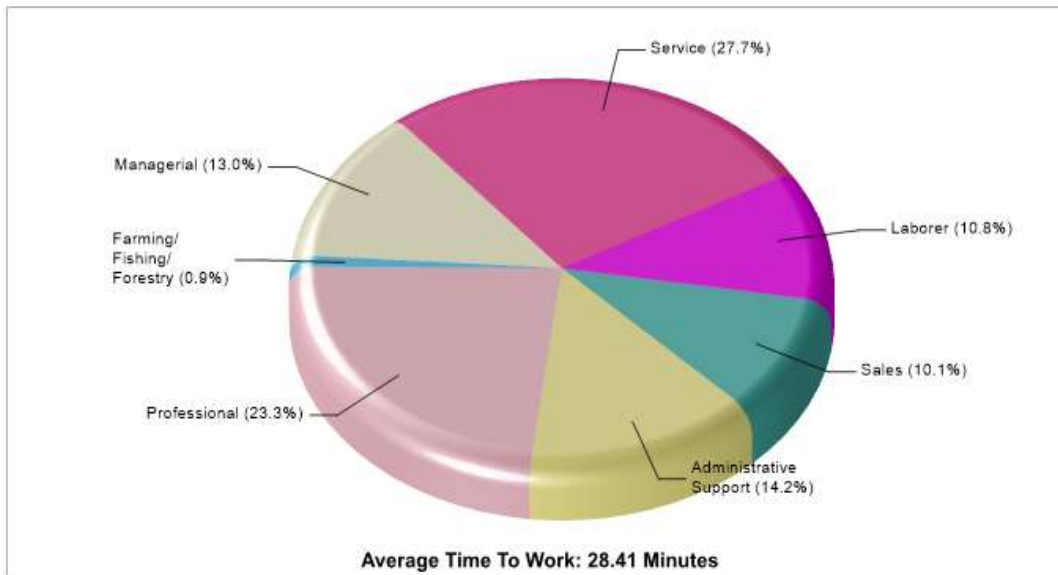

Location: Lower Milford, PA Neighborhood Employment

Prepared by RE/MAX real estate