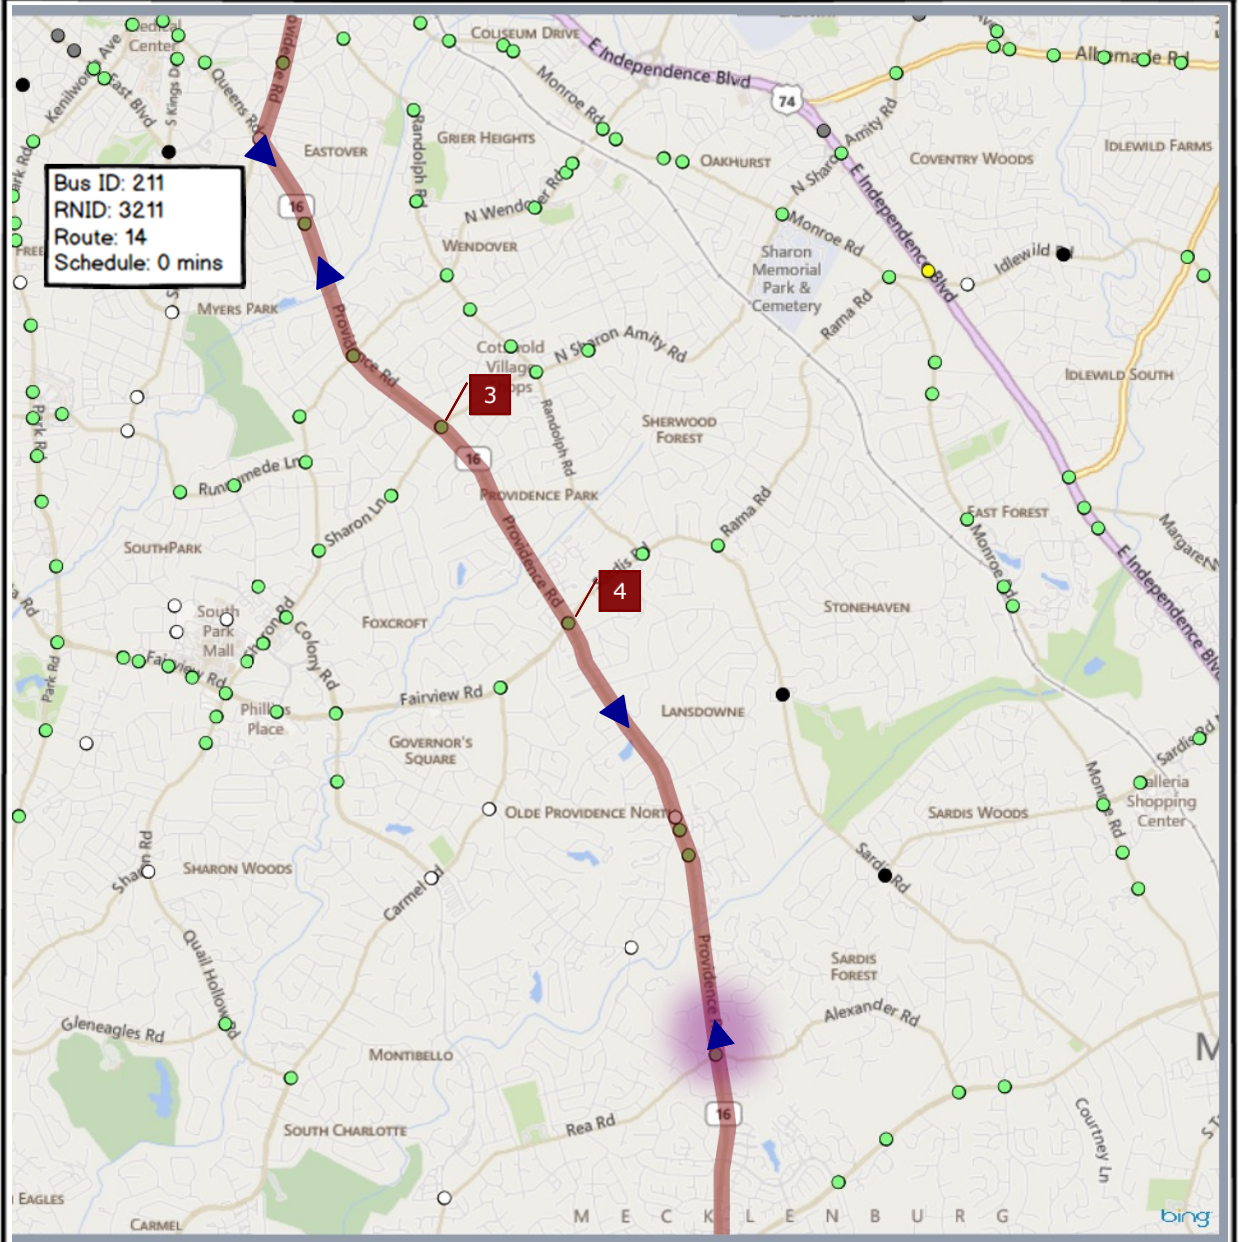

Entity Tree