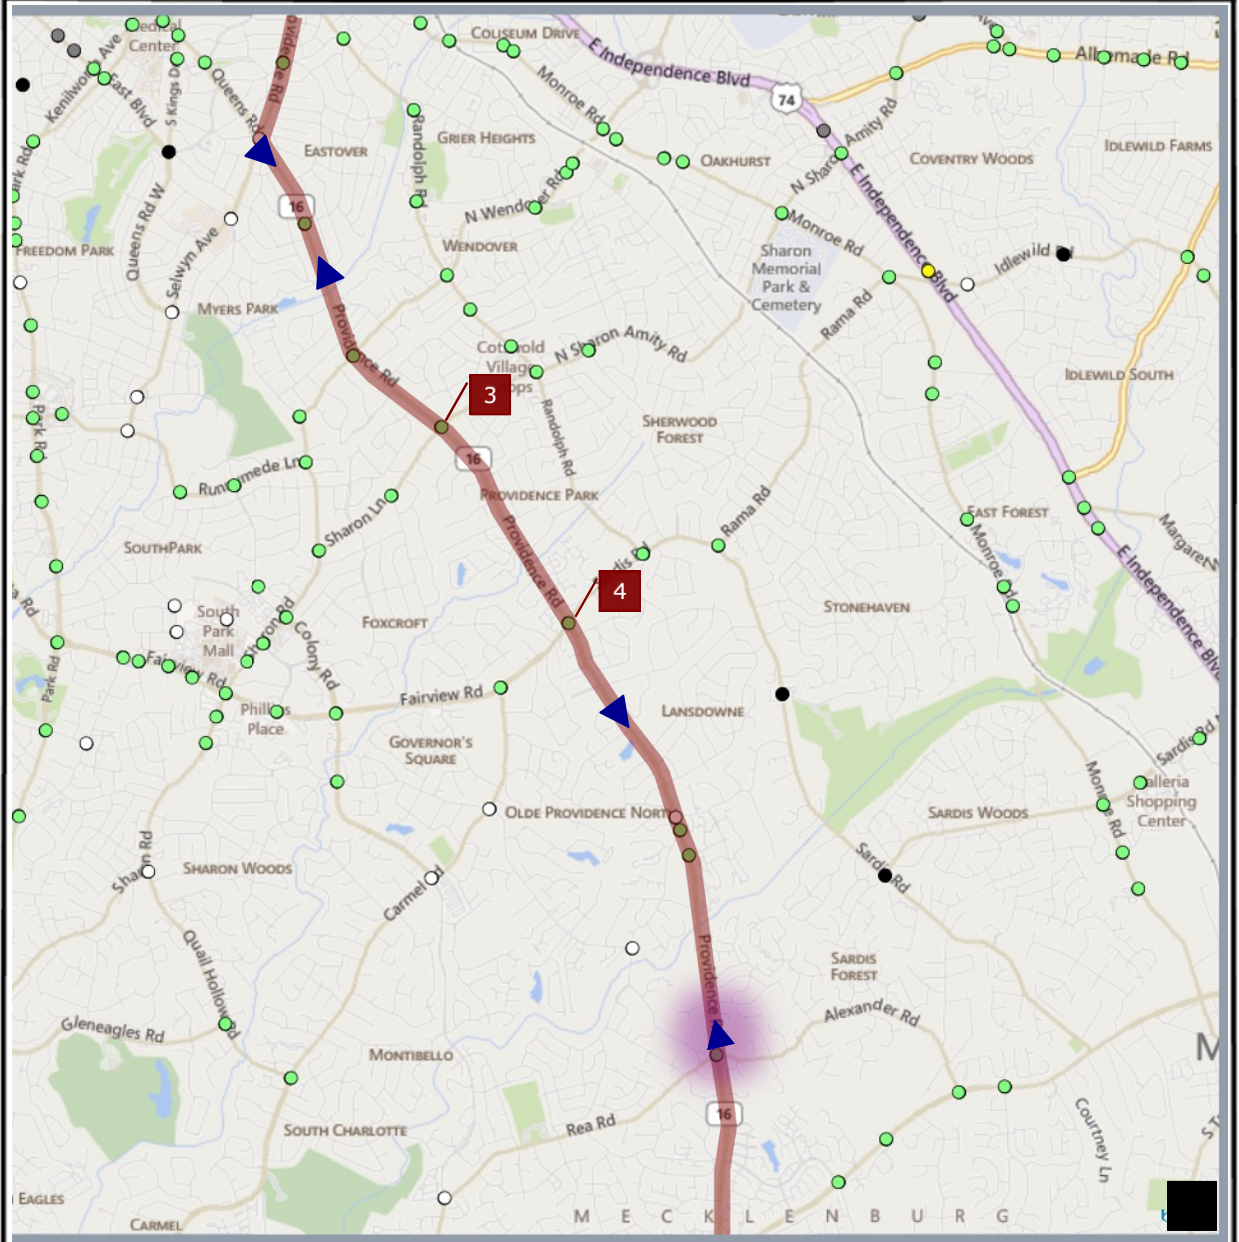

Entity Tree