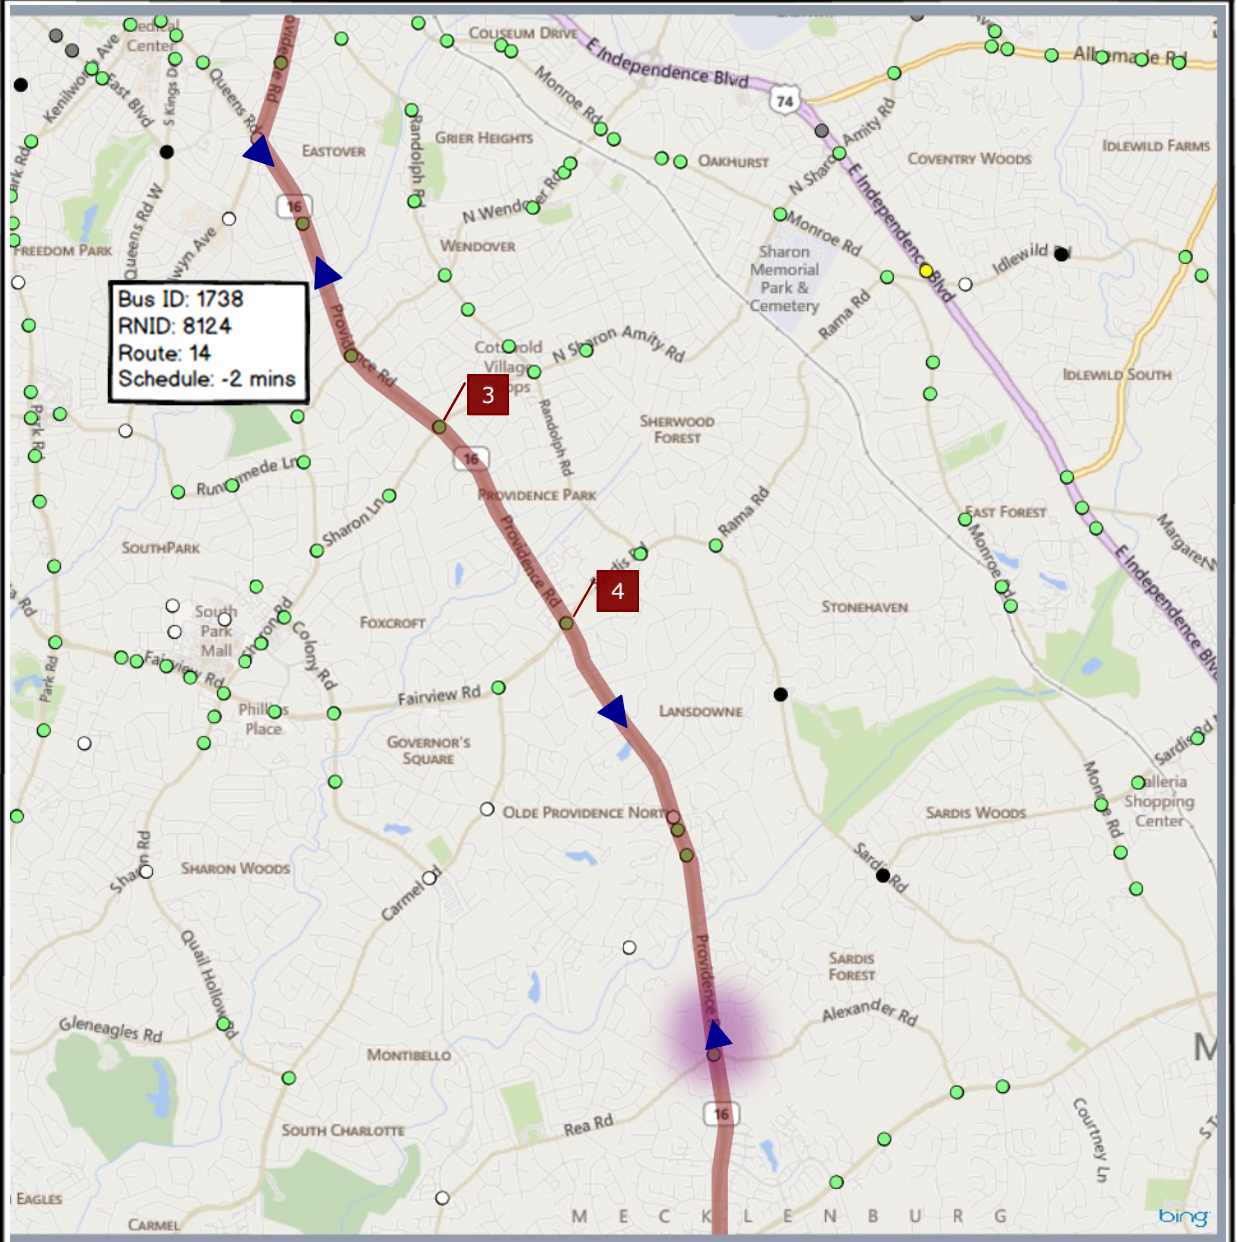

Entity Tree