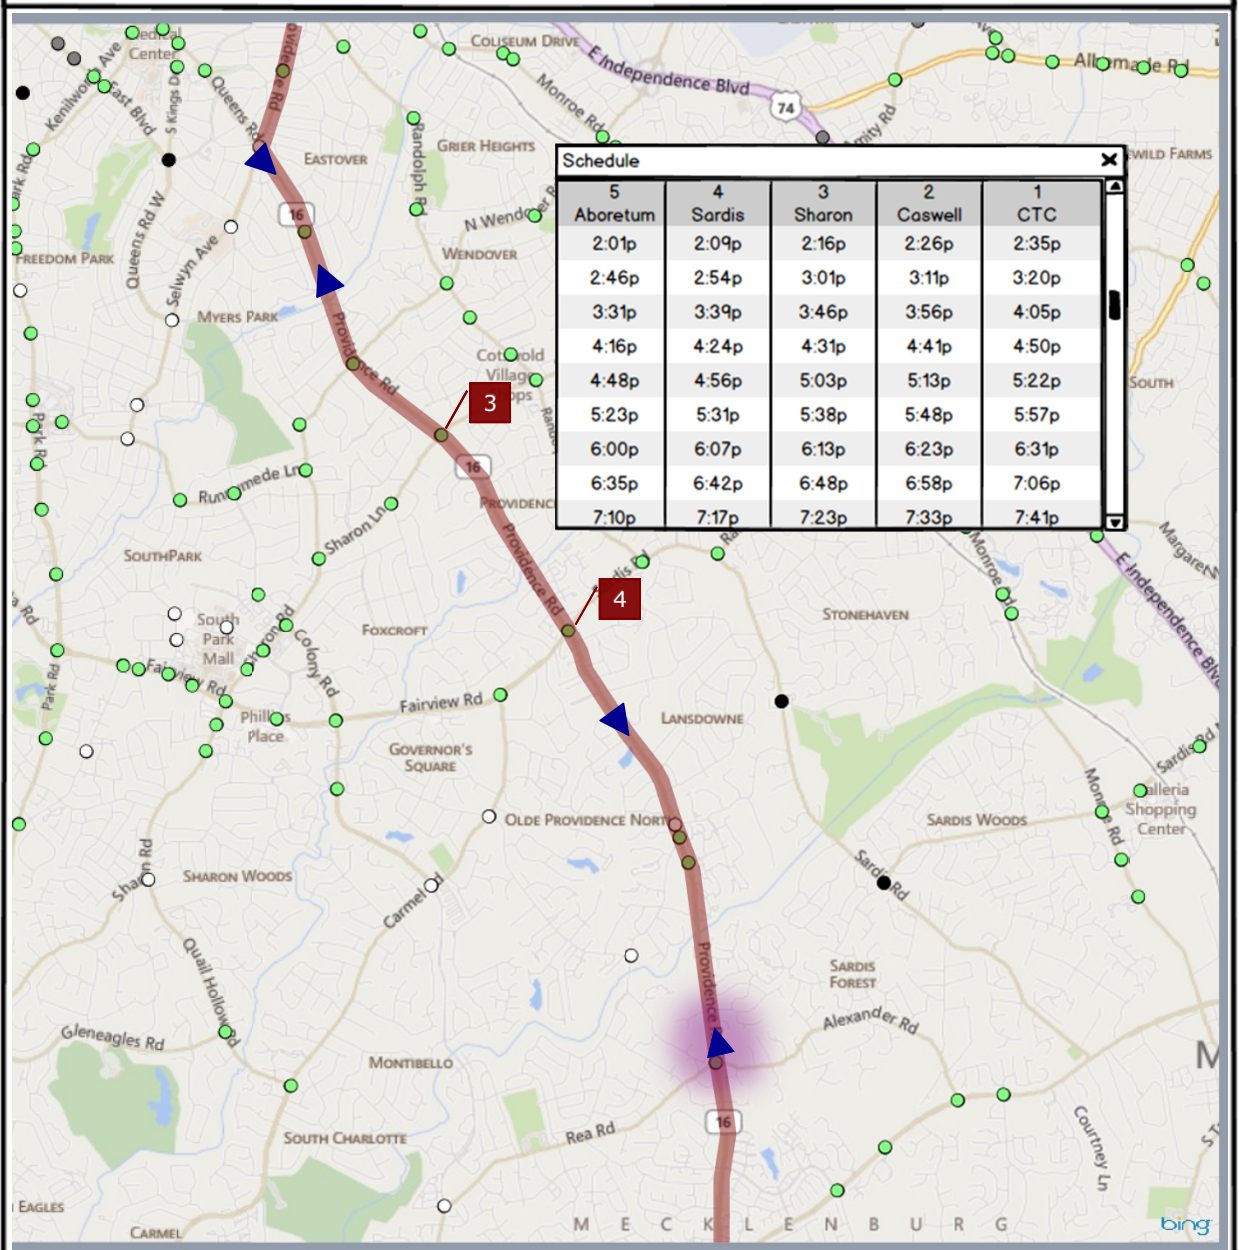

CBD Area

Entity Tree

- Search tree...
- 46 - N Tryon Lower (Hatteras)
 - 48 - Southpark
 - 1563 - Colony @ Rea Colony @ Rea
 - 1621 - Sharon @ Live Oaks/Ashley Sq Sharon @ Live Oaks/Ashley Sq
 - 0542 - Runnymede @ Barclay Downs Runnymede @ Barclay Downs
 - 1434 - Colony @ Roxborough Colony @ Roxborough
 - 0588 - Morrison @ Roxborough/Southpark Mall Morrison @ Roxborough/Southpark Mall
 - 0526 - Sharon @ Colony Sharon @ Colony
 - 0517 - Carmel @ Sharon View Carmel @ Sharon View
 - 0531 - Sharon @ Sharon View Sharon @ Sharon View
 - 0529 - Sharon @ Fairview Sharon @ Fairview
 - 1544 - Fairview @ Cameron Valley Fairview @ Cameron Valley
 - 0543 - Barclay Downs @ Morrison Barclay Downs @ Morrison
 - 0535 - Carmel @ Quail Hollow Carmel @ Quail Hollow
 - 0538 - Colony @ Selwyn Colony @ Selwyn
 - 0527 - Sharon @ Morrison Sharon @ Morrison
 - 0530 - Fairview @ Southpark Mall Fairview @ Southpark Mall
 - 0540 - Selwyn @ Runnymede/Woodlawn Selwyn @ Runnymede/Woodlawn
 - 1502 - Colony @ Sharon View Colony @ Sharon View
 - 0522 - Sharon @ Runnymede Sharon @ Runnymede
 - 0549 - Old Providence @ Sharon View Old Providence @ Sharon View
 - 0534 - Quail Hollow @ Gleneagles Quail Hollow @ Gleneagles
 - 0528 - Sharon @ Southpark Mall Sharon @ Southpark Mall
 - 0521 - Sharon @ Wendover Sharon @ Wendover
 - 0525 - Sharon Road @ Sharon Lane Sharon Road @ Sharon Lane
 - 1562 - Carmel @ Colony Carmel @ Colony
 - 1503 - Colony @ Fairview Colony @ Fairview
 - 0544 - Fairview @ Barclay Downs Fairview @ Barclay Downs
 - 0497 - Fairview @ Piedmont Row Fairview @ Piedmont Row
 - 0523 - Colony @ Runnymede Colony @ Runnymede
 - 0533 - Sharon @ Quail Hollow Sharon @ Quail Hollow
 - 1529 - Barclay Downs @ Carnegie Barclay Downs @ Carnegie
 - 0545 - Sharon Lane @ Arbor Sharon Lane @ Arbor
 - 47 - Independence/Monroe
 - 99 - Isolated Controllers
 - 57 BLE - N Tryon
 - 55 - Eastside Harris Bv
 - 49 - Prosperity Church / I-485
 - Special Event Groups
 - CCTV
 - Test Controllers For testing use only
 - 54 - Plaza/Milton
 - 50 - Idle/Mgt Wal/Circum/Harsbrg
 - CBD DMS Signs
 - 53 - Northmost Tryon Pav-485
 - 51 - Eastmost Independence Harris-Mgt Wal-Villk
 - 52 - North Sharon Amity Vern-Hck Grv-Sham