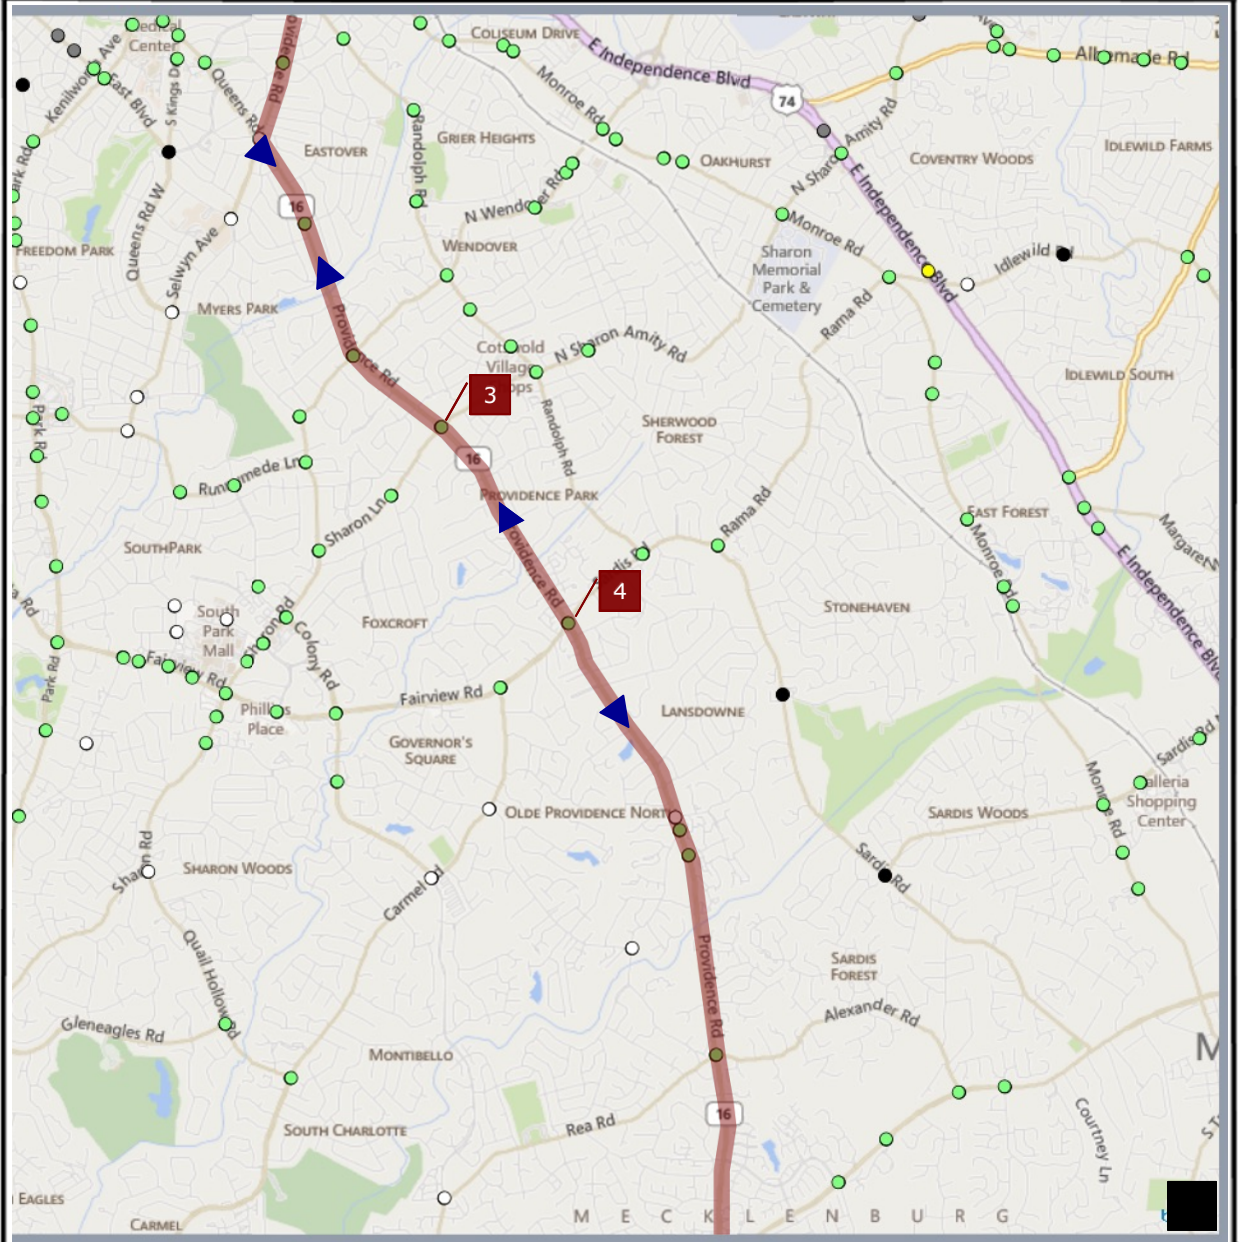

Entity Tree