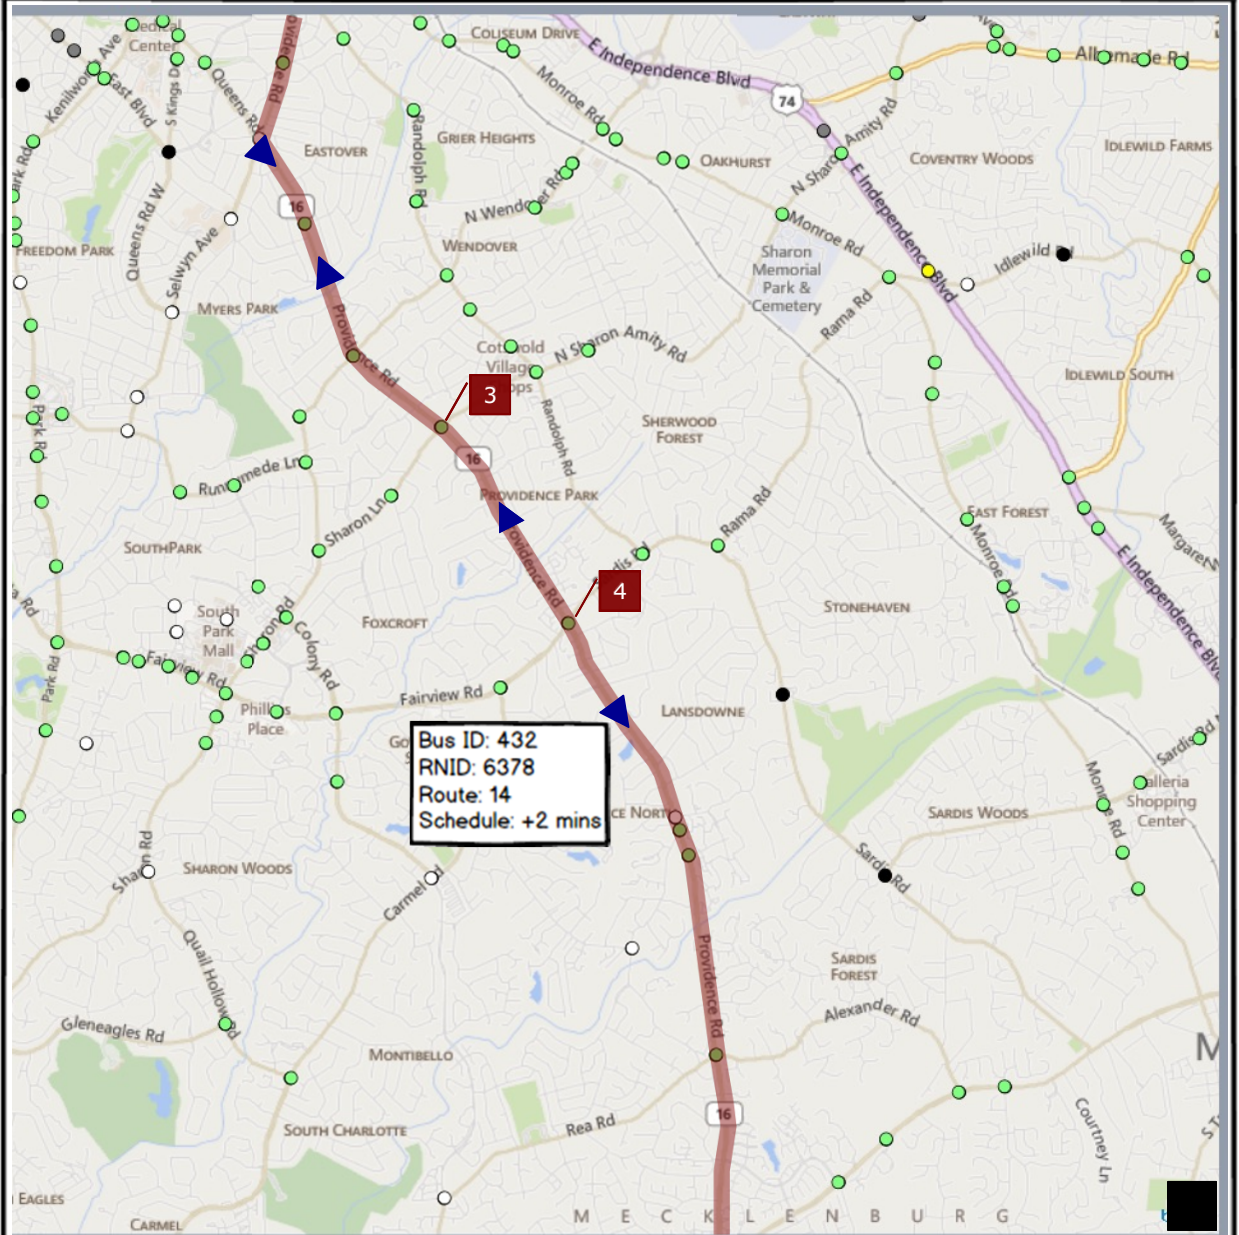

Entity Tree