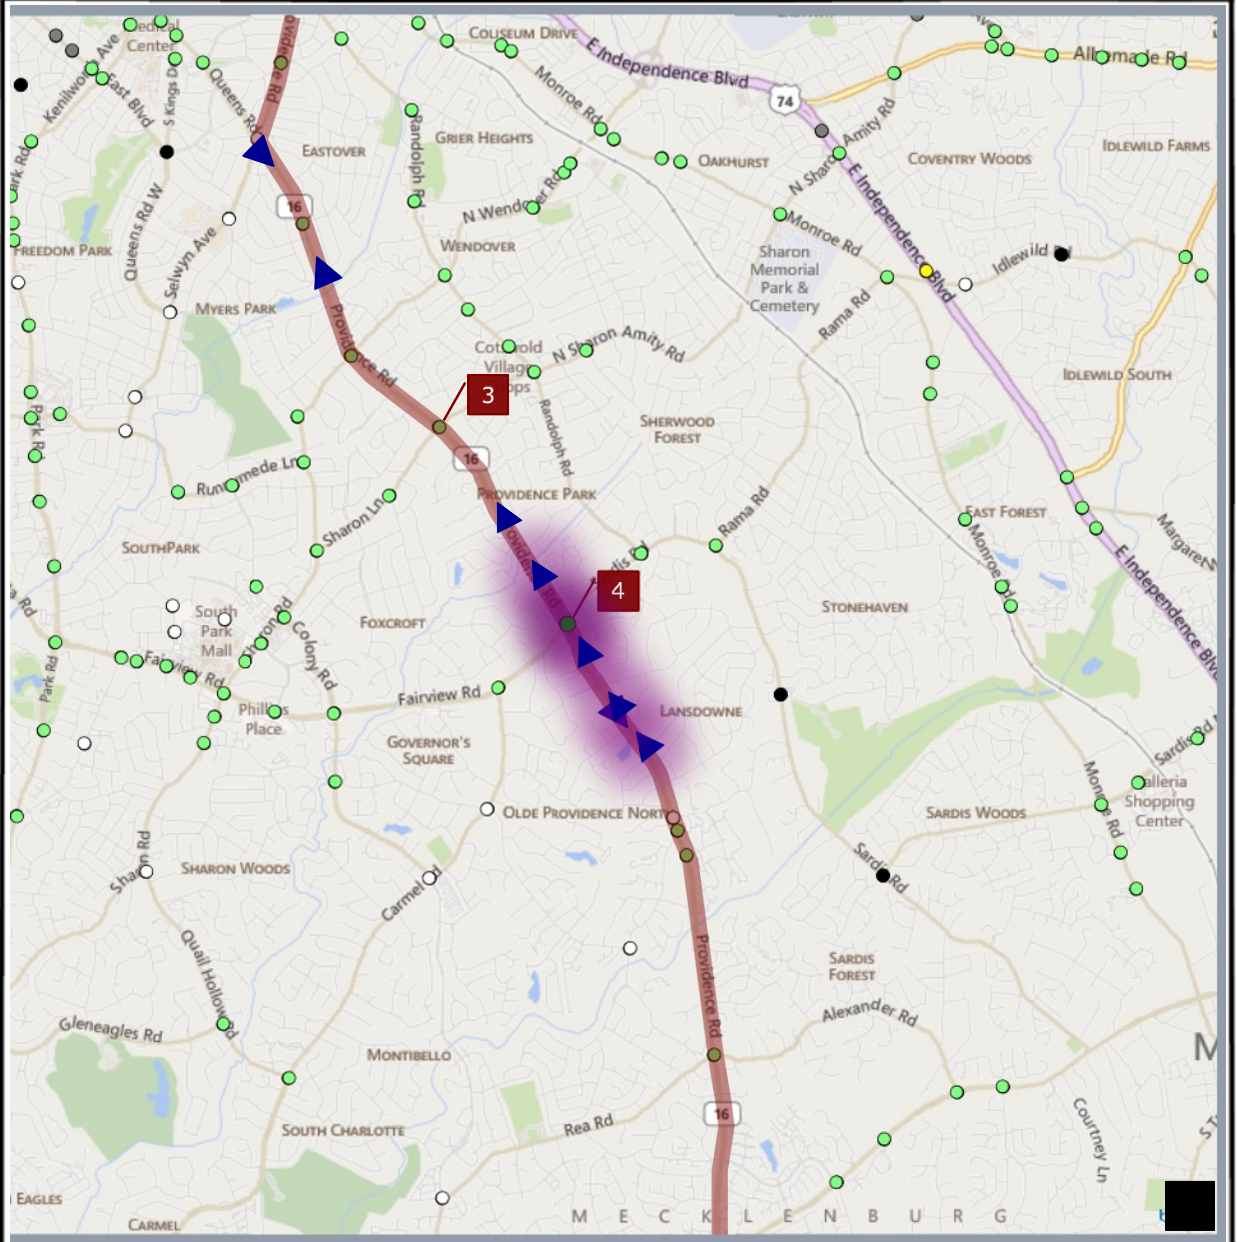

DILO-07

Entity Tree