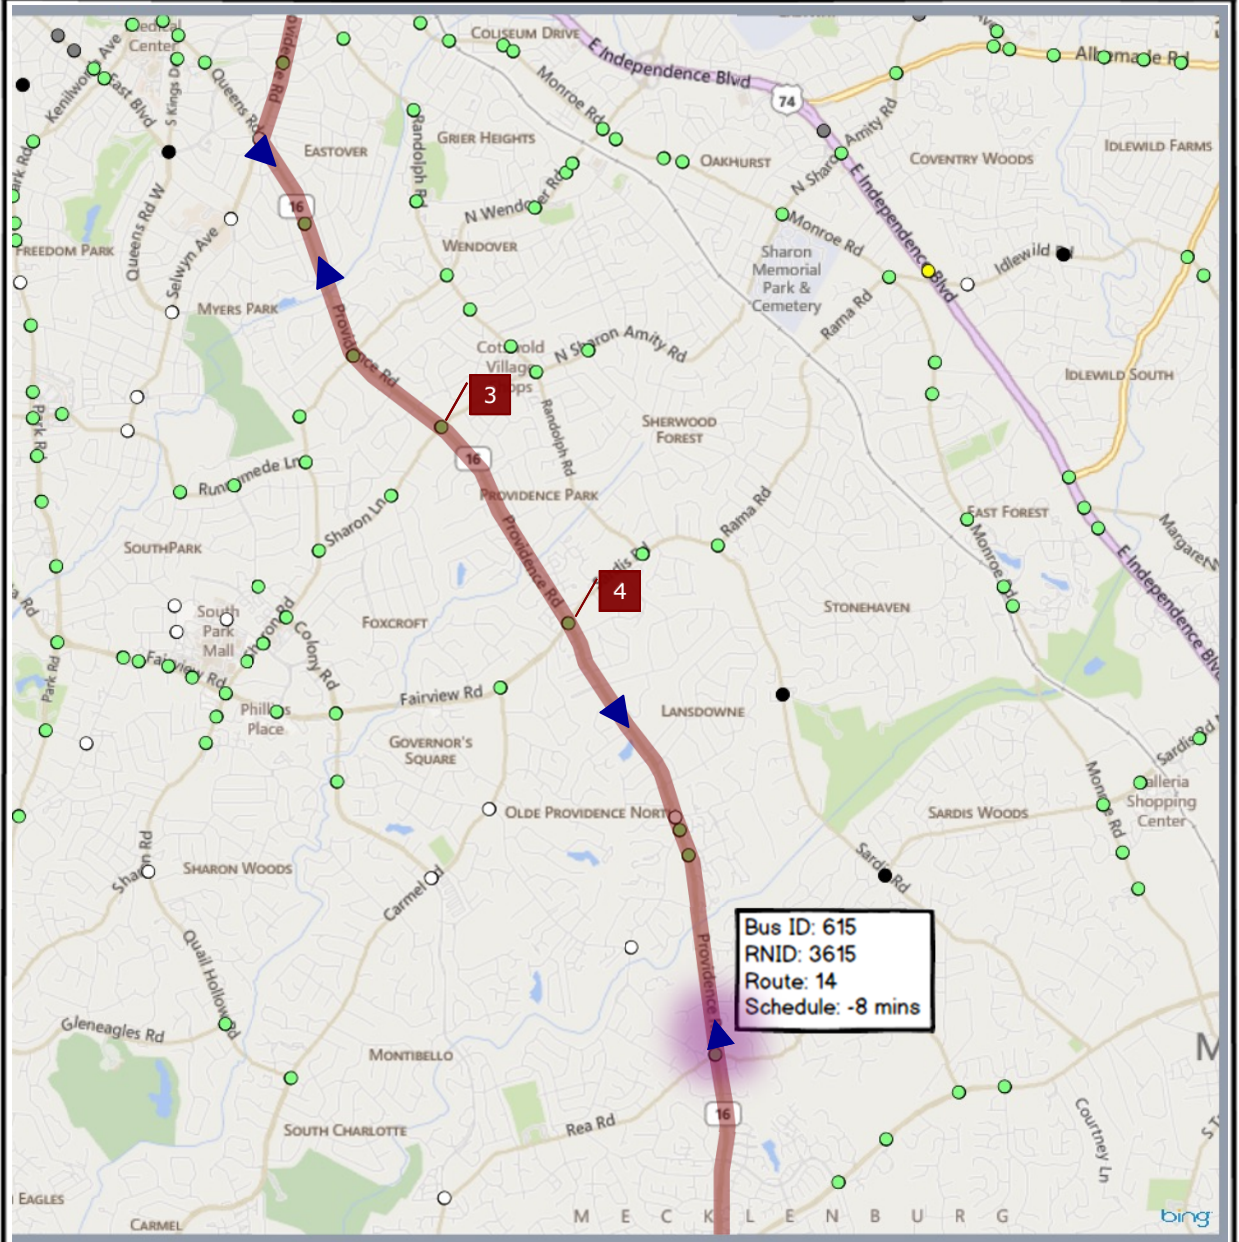

Entity Tree