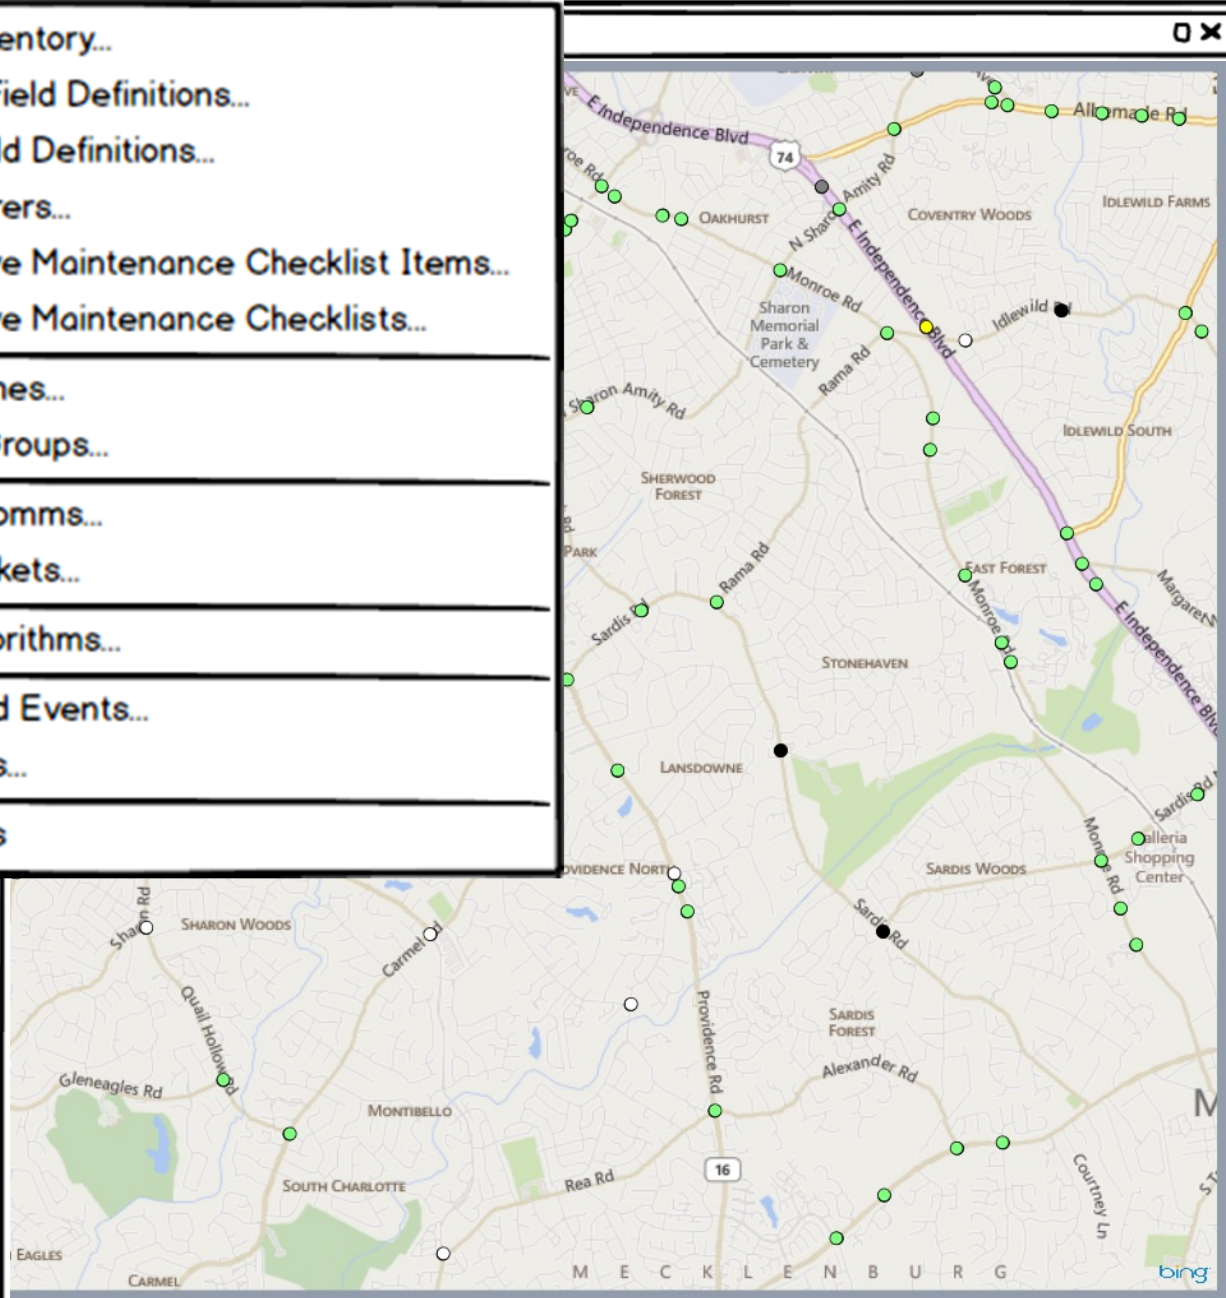

- Master Inventory...
- Type and Field Definitions...
- Shared Field Definitions...
- Manufacturers...
- Preventative Maintenance Checklist Items...
- Preventative Maintenance Checklists...

- Street Names...
- Detector Groups...

- Servers/Comms...
- Polling Packets...

- Traffic Algorithms...

- Alerts and Events...
- Action Sets...

- Map Layers