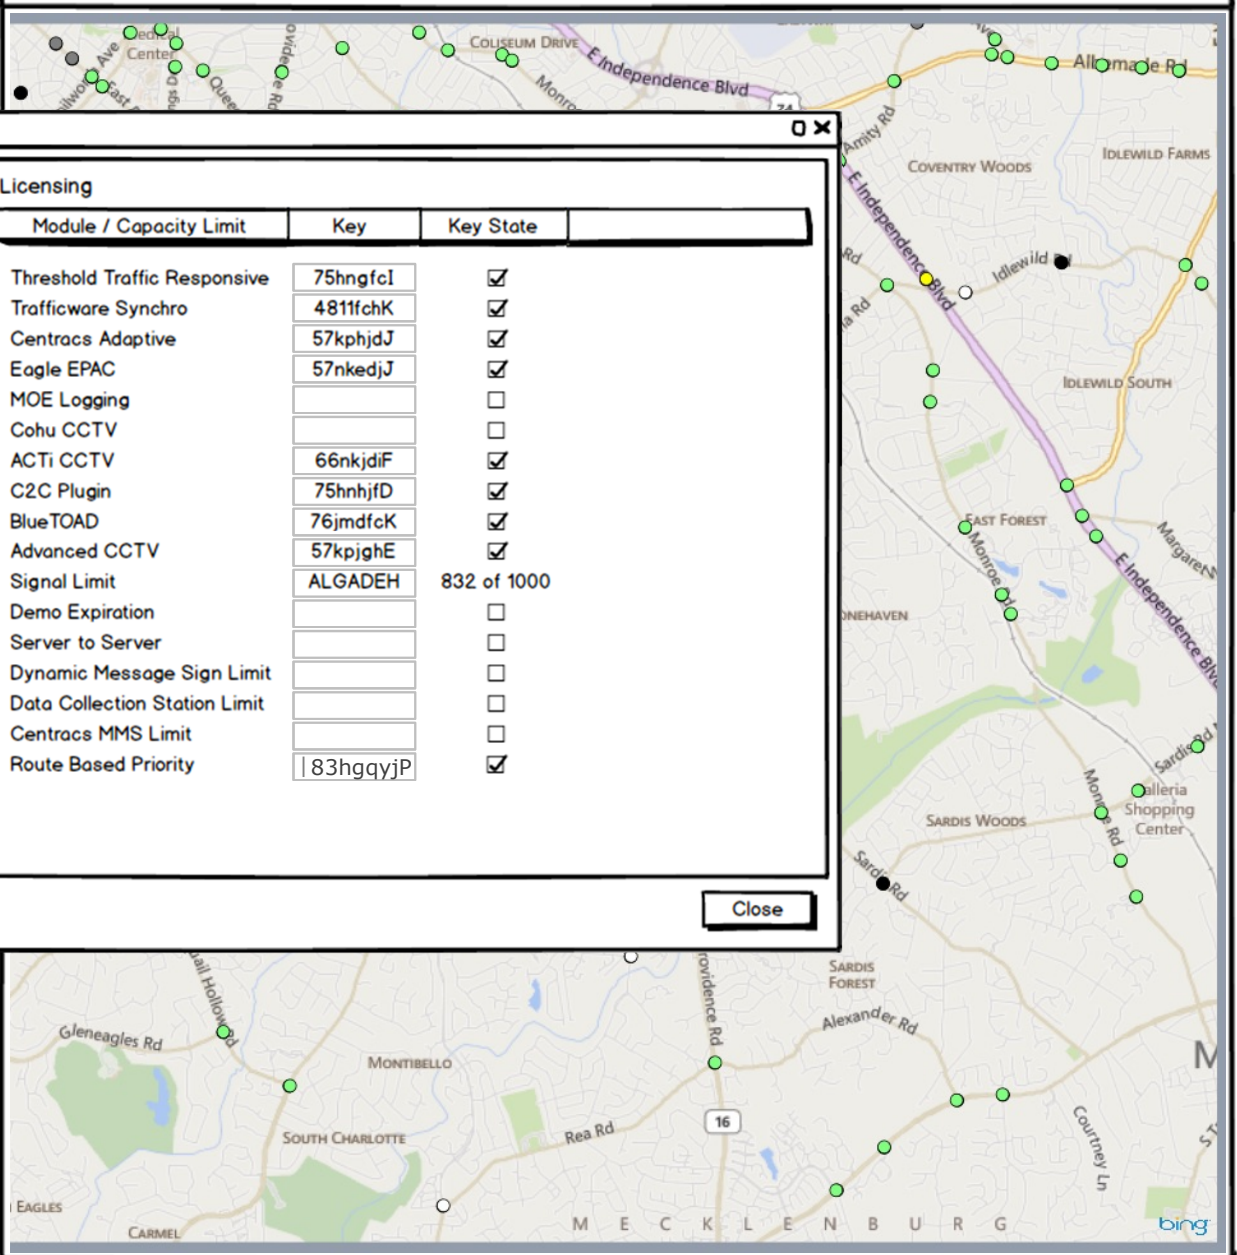

CBD Area

Settings

Organization Information

Licensing

Module / Capacity Limit	Key	Key State
Threshold Traffic Responsive	75hngfcl	☒
Trafficware Synchro	4811fchK	☒
Centracs Adaptive	57kphjdJ	☒
Eagle EPAC	57nkedjJ	☒
MOE Logging		☐
Cohu CCTV		☐
ACTi CCTV	66nkjdiF	☒
C2C Plugin	75hnhjfD	☒
BlueTOAD	76jmdfcK	☒
Advanced CCTV	57kpgjhE	☒
Signal Limit	ALGADEH	832 of 1000
Demo Expiration		☐
Server to Server		☐
Dynamic Message Sign Limit		☐
Data Collection Station Limit		☐
Centracs MMS Limit		☐
Route Based Priority	183hgqyJP	☒

Close