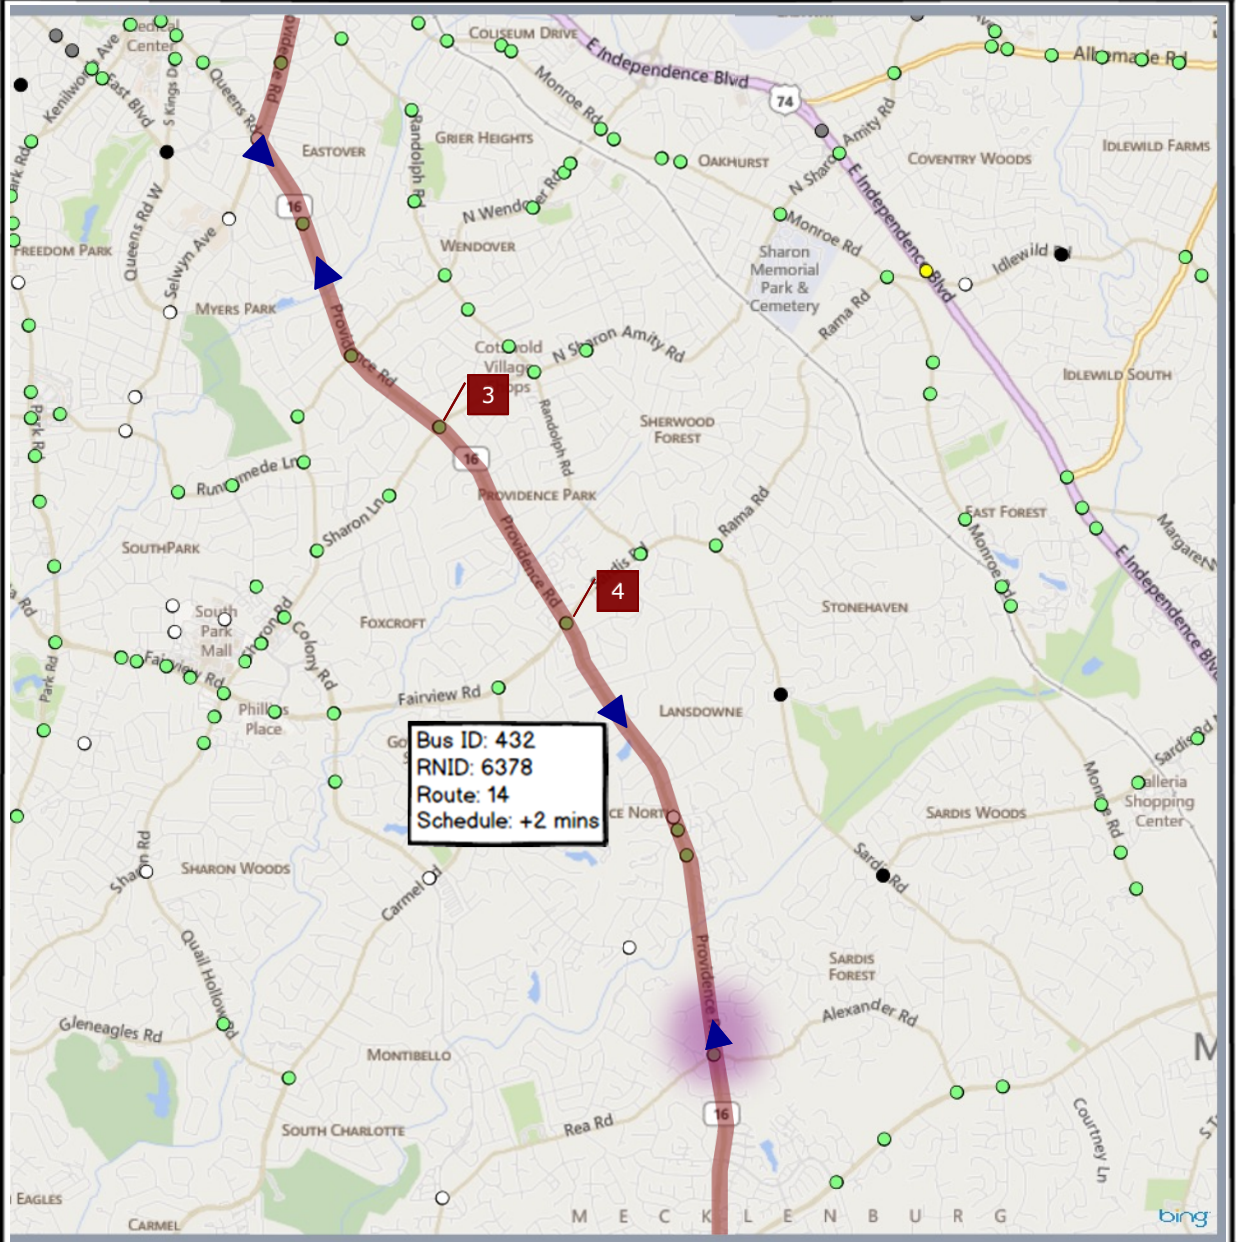

Entity Tree