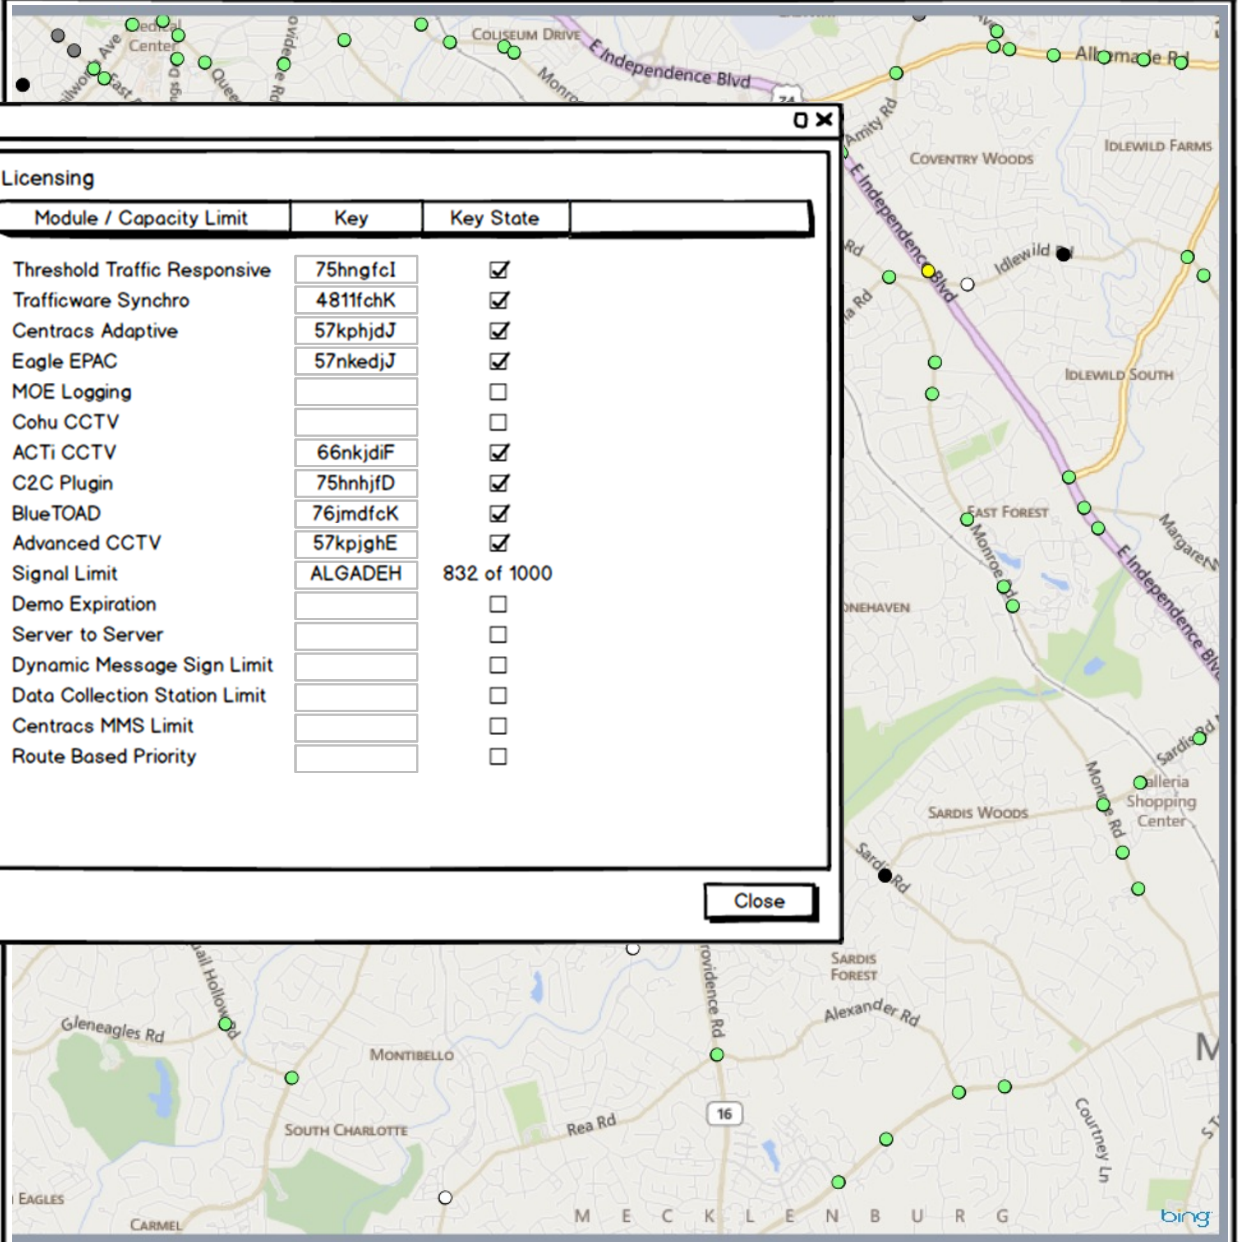

CBD Area

Settings

- Organization Information
- Licensing
- SMTP Servers
- ECPI Tile Server
- Password Strength
- Confirmation Dialogs
- Action Properties
- Preempts
- Detector Settings
- BlueTOAD
- Support Services
- Offline Alert Format
- MMS Settings
- Default Comm Parameters

Licensing

Module / Capacity Limit	Key	Key State
Threshold Traffic Responsive	75hngfcl	☒
Trafficware Synchro	4811fchK	☒
Centracs Adaptive	57kphjdJ	☒
Eagle EPAC	57nkedjJ	☒
MOE Logging		☐
Cohu CCTV		☐
ACTi CCTV	66nkjdiF	☒
C2C Plugin	75hnhjfD	☒
BlueTOAD	76jmdfcK	☒
Advanced CCTV	57kpgjhE	☒
Signal Limit	ALGADEH	832 of 1000
Demo Expiration		☐
Server to Server		☐
Dynamic Message Sign Limit		☐
Data Collection Station Limit		☐
Centracs MMS Limit		☐
Route Based Priority		☐

Close