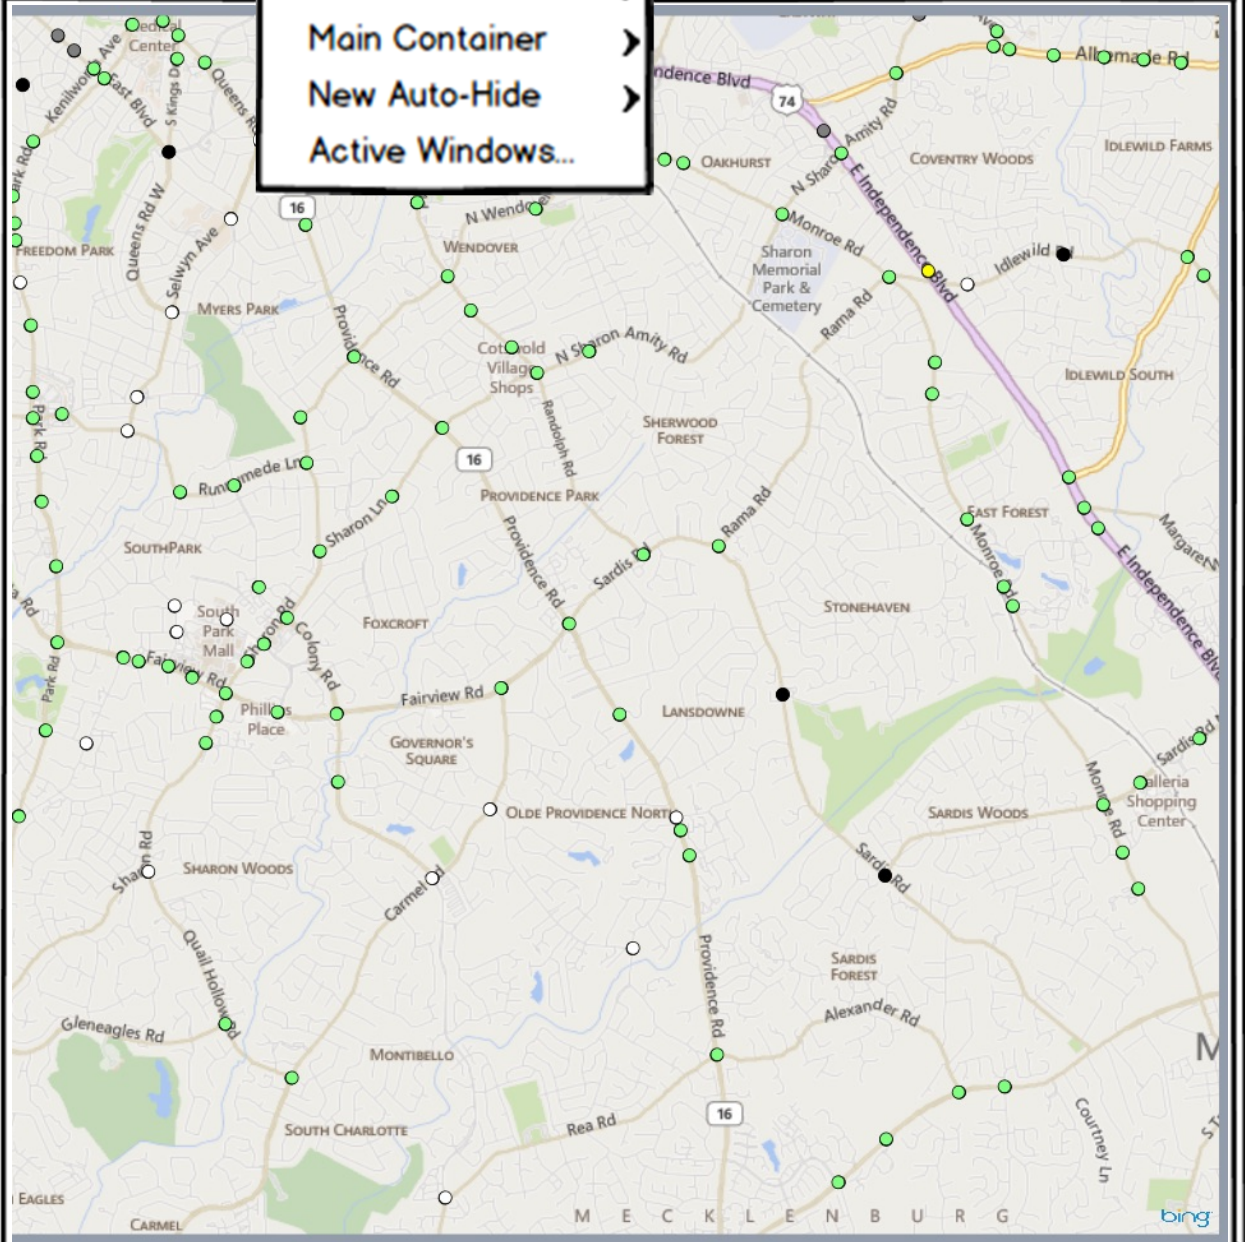

CBD Area

New Container >

Main Container >

New Auto-Hide >

Active Windows...