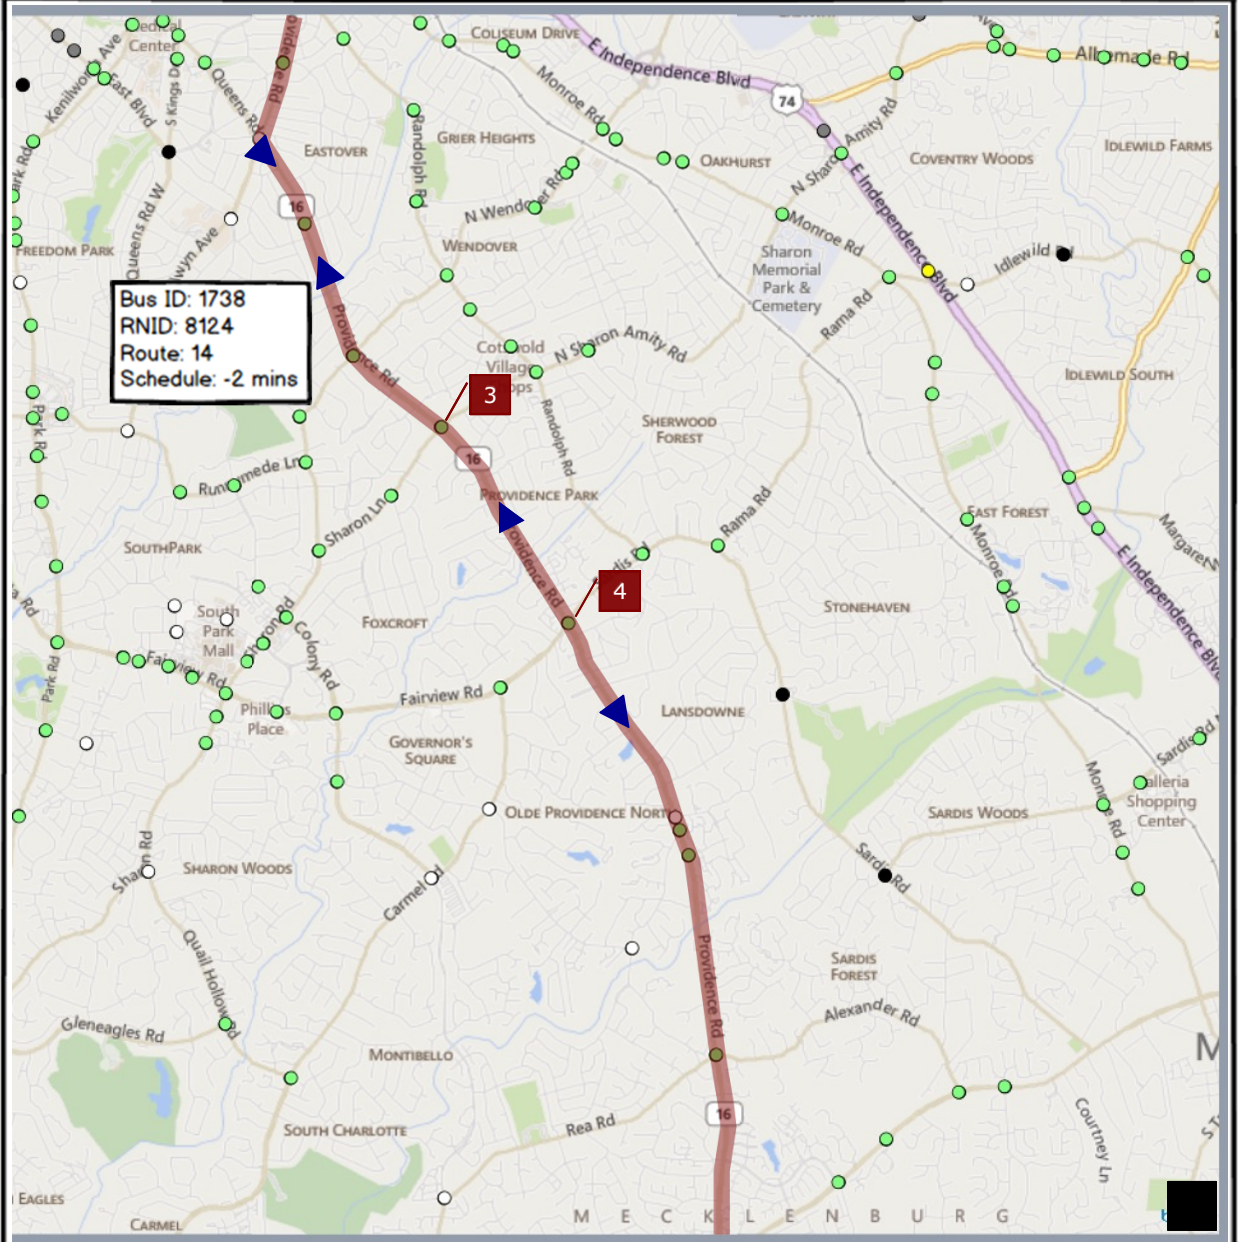

Entity Tree