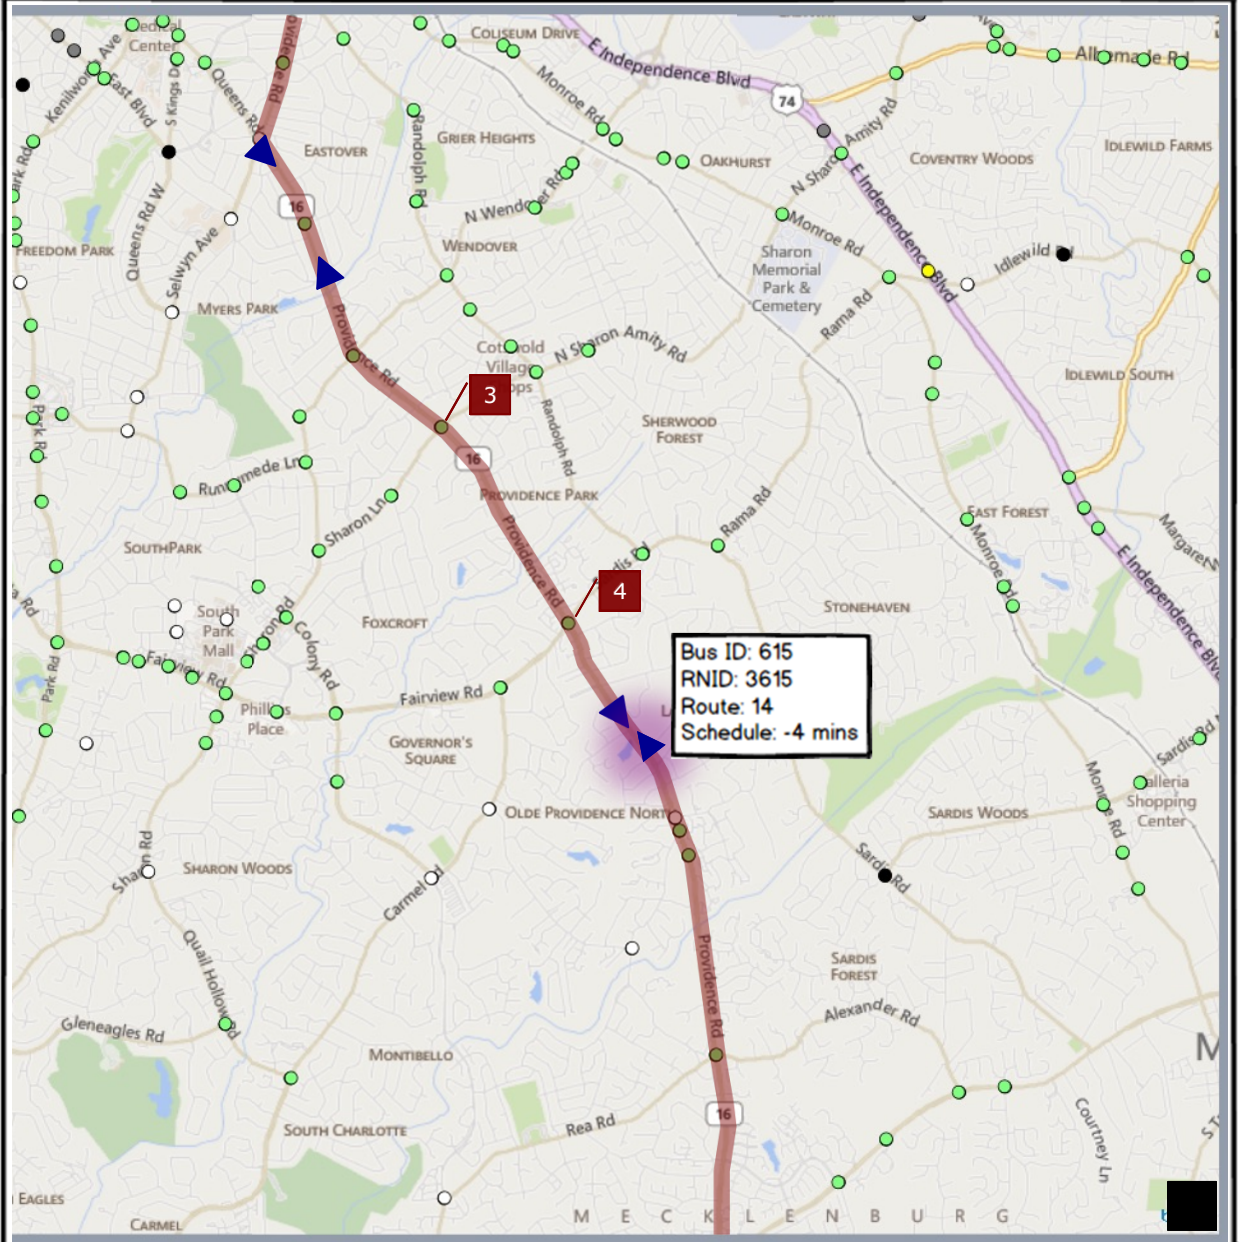

Entity Tree