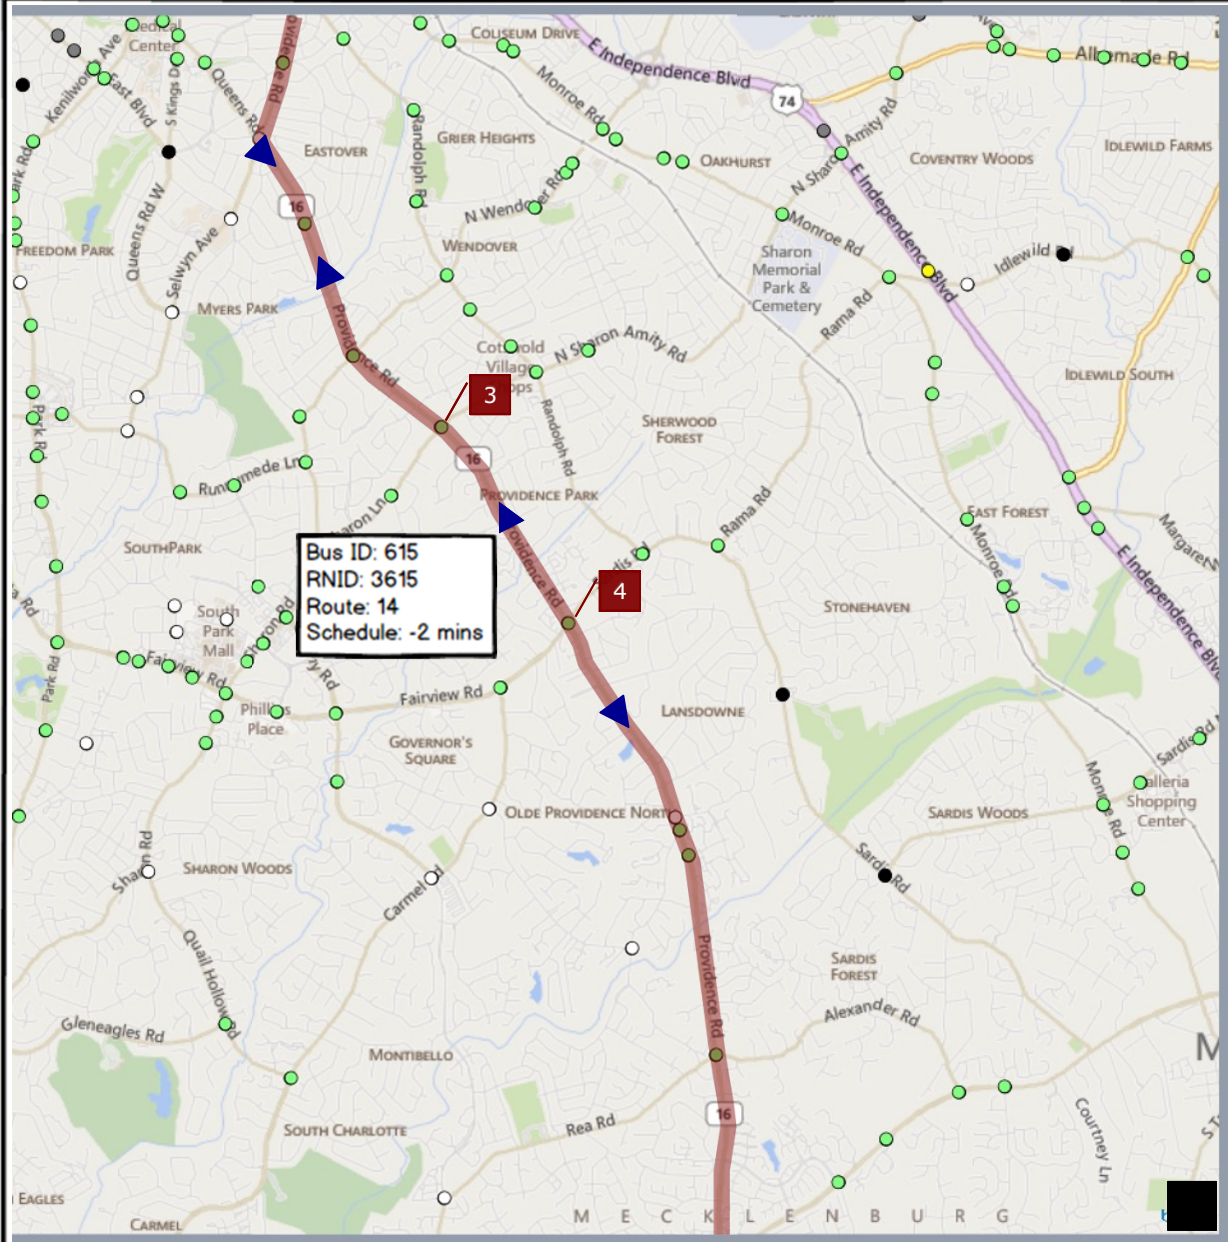

Entity Tree