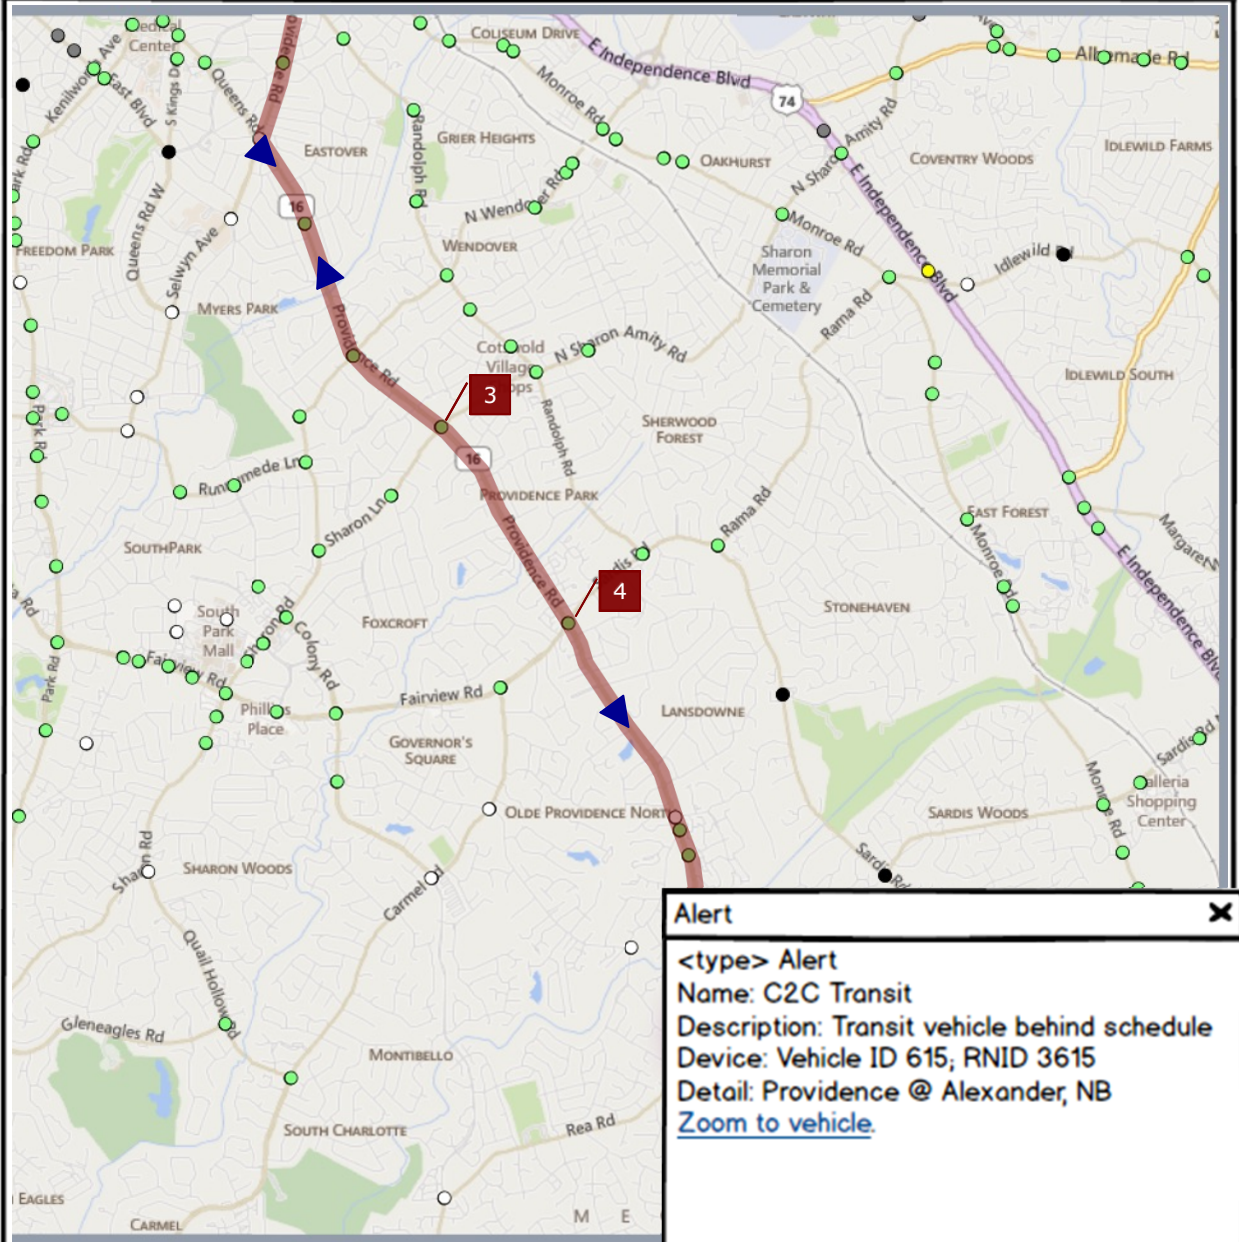

CBD Area

Alert

<type> Alert
Name: C2C Transit
Description: Transit vehicle behind schedule
Device: Vehicle ID 615; RNID 3615
Detail: Providence @ Alexander, NB
[Zoom to vehicle.](#)