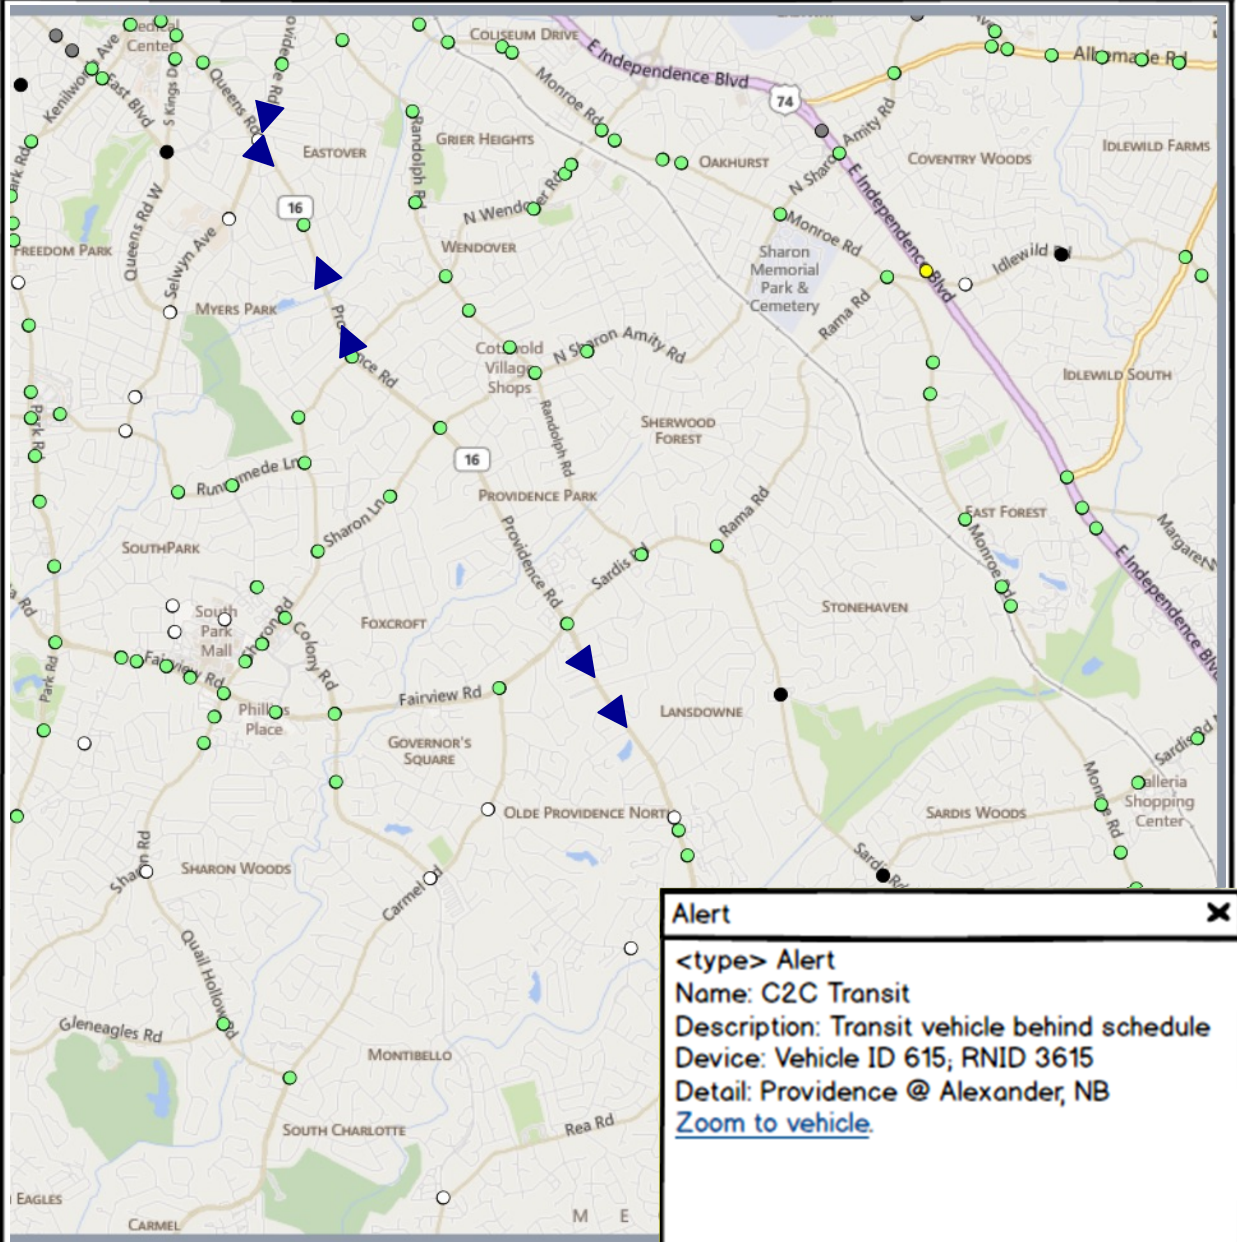

CBD Area

Alert

<type> Alert
Name: C2C Transit
Description: Transit vehicle behind schedule
Device: Vehicle ID 615; RNID 3615
Detail: Providence @ Alexander, NB
[Zoom to vehicle.](#)