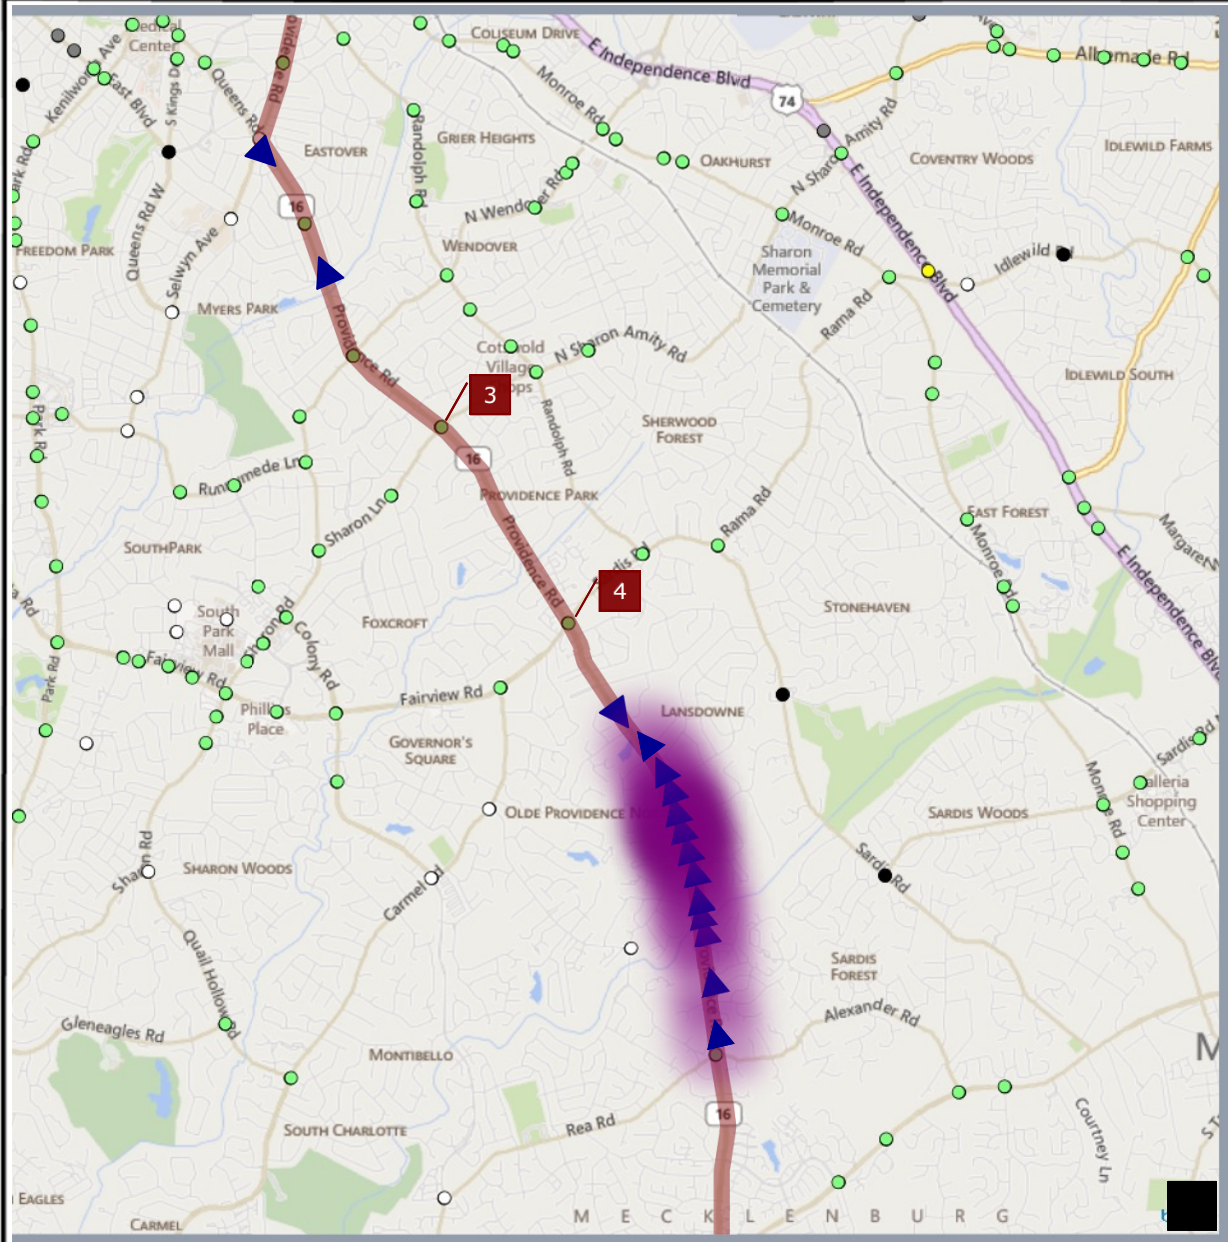

DILO-05

Entity Tree