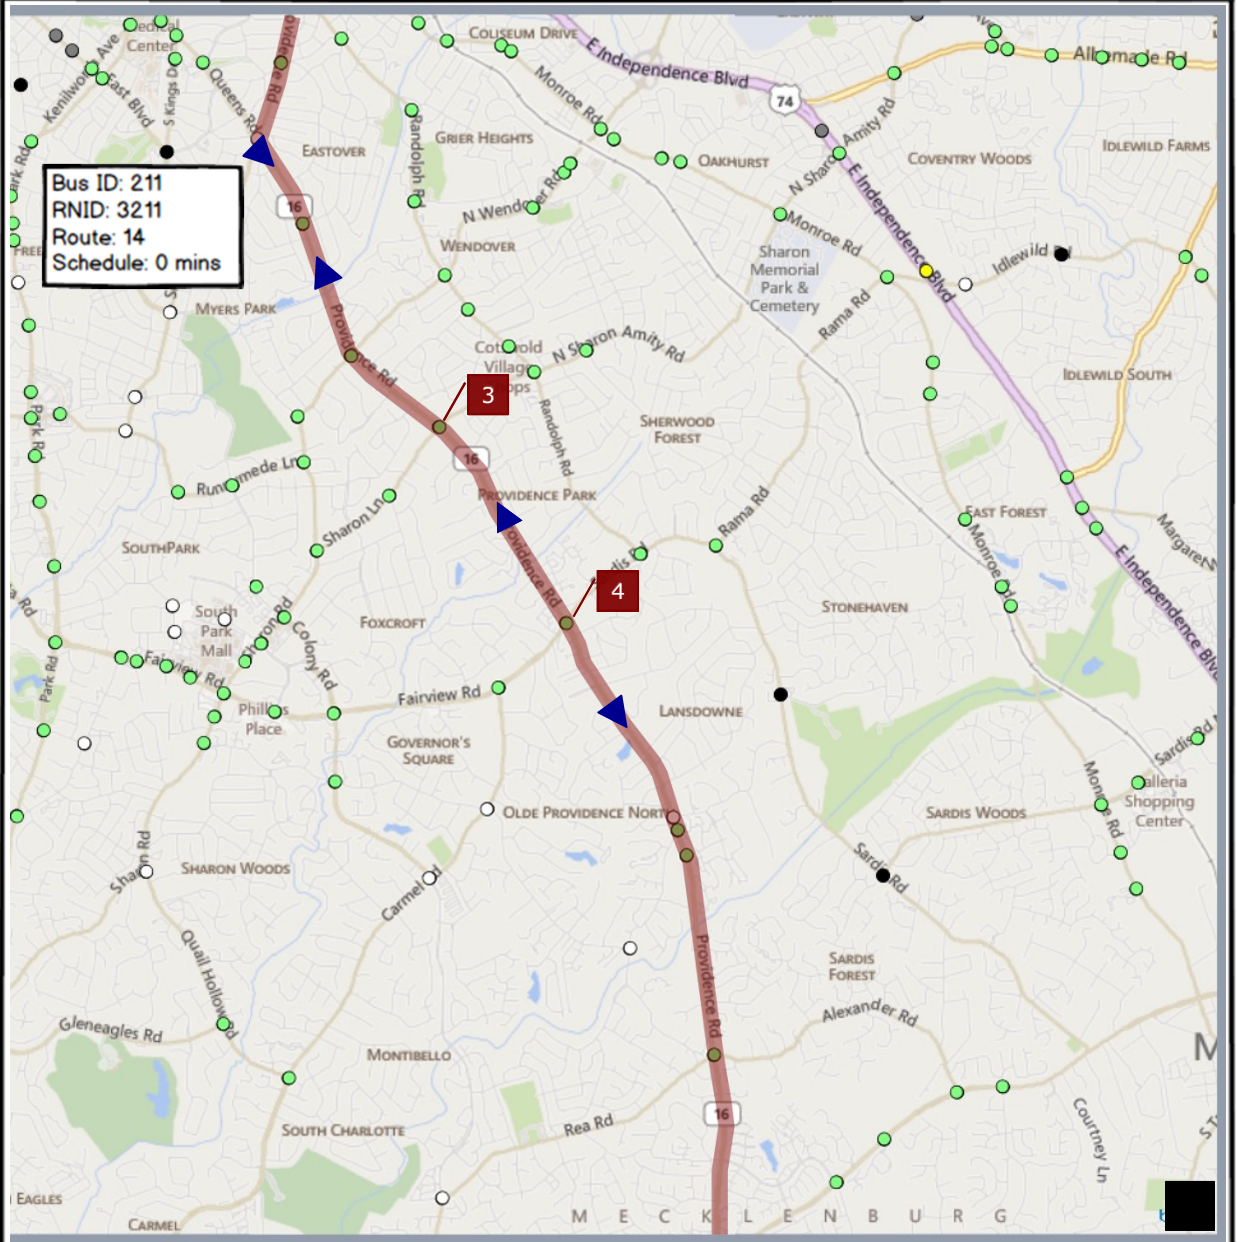

Entity Tree