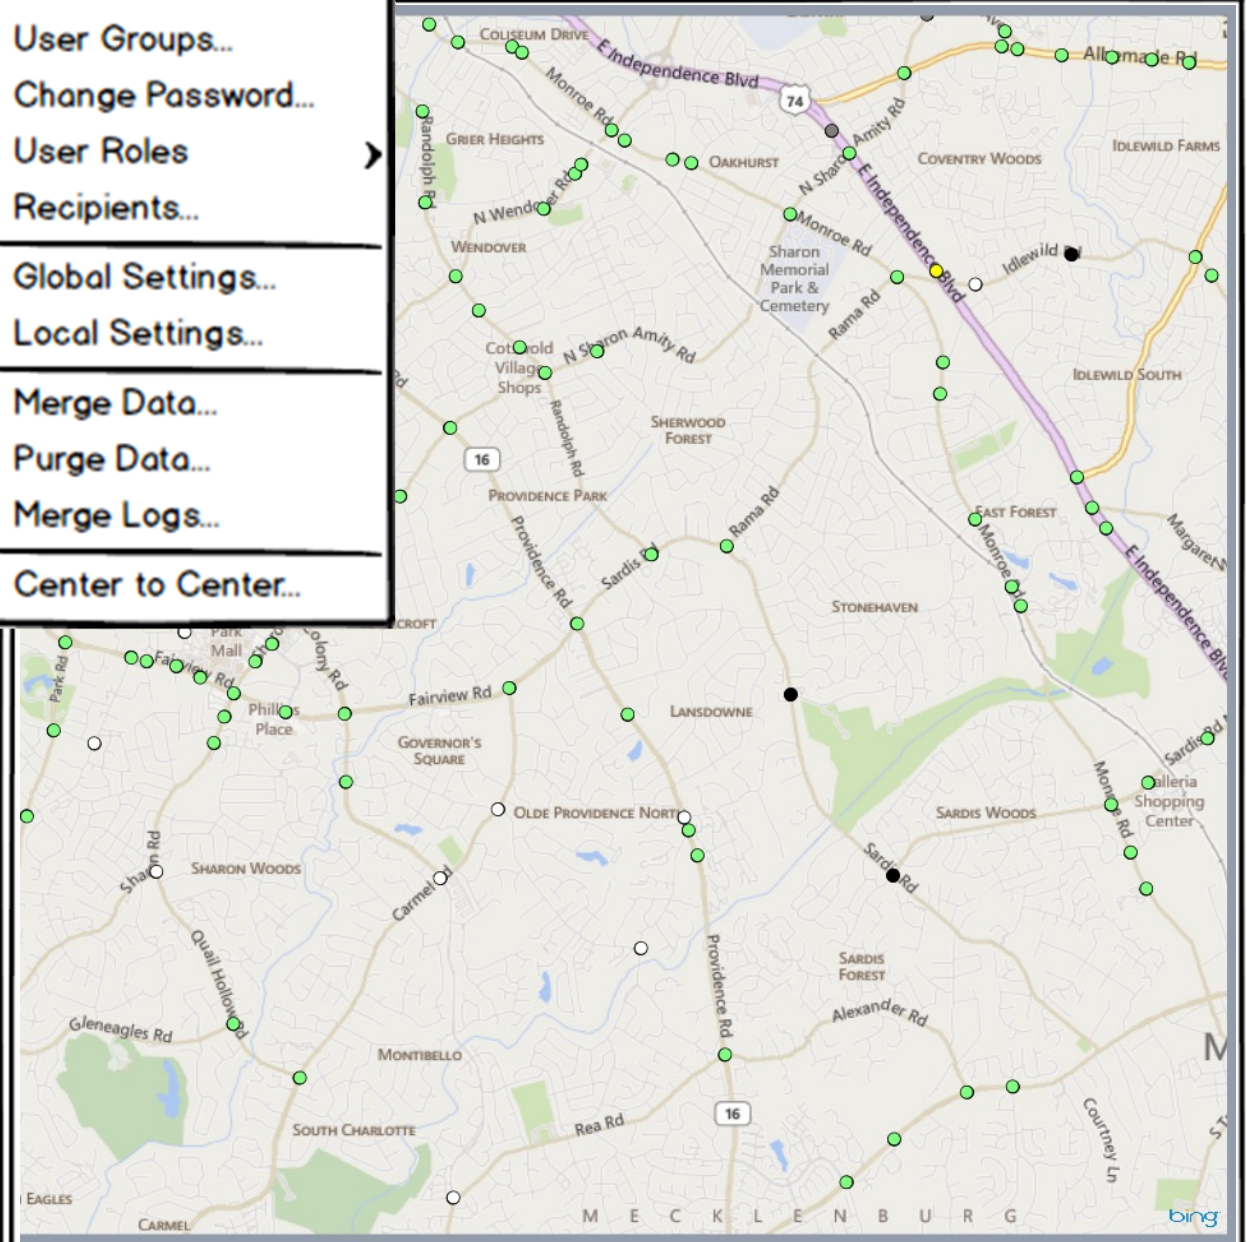

Purge Data...

Merge Logs...

Center to Center...

Entity Tree

- Search tree...
- 46 - N Tryon Lower (Hatteras)
 - 48 - Southpark
 - 1563 - Colony @ Rea Colony @ Rea
 - 1621 - Sharon @ Live Oaks/Ashley Sq Sharon @ Live Oaks/Ashley Sq
 - 0542 - Runnymede @ Barclay Downs Runnymede @ Barclay Downs
 - 1434 - Colony @ Roxborough Colony @ Roxborough
 - 0588 - Morrison @ Roxborough/Southpark Mall Morrison @ Roxborough/Southpark Mall
 - 0526 - Sharon @ Colony Sharon @ Colony
 - 0517 - Carmel @ Sharon View Carmel @ Sharon View
 - 0531 - Sharon @ Sharon View Sharon @ Sharon View
 - 0529 - Sharon @ Fairview Sharon @ Fairview
 - 1544 - Fairview @ Cameron Valley Fairview @ Cameron Valley
 - 0543 - Barclay Downs @ Morrison Barclay Downs @ Morrison
 - 0535 - Carmel @ Quail Hollow Carmel @ Quail Hollow
 - 0538 - Colony @ Selwyn Colony @ Selwyn
 - 0527 - Sharon @ Morrison Sharon @ Morrison
 - 0530 - Fairview @ Southpark Mall Fairview @ Southpark Mall
 - 0540 - Selwyn @ Runnymede/Woodlawn Selwyn @ Runnymede/Woodlawn
 - 1502 - Colony @ Sharon View Colony @ Sharon View
 - 0522 - Sharon @ Runnymede Sharon @ Runnymede
 - 0549 - Old Providence @ Sharon View Old Providence @ Sharon View
 - 0534 - Quail Hollow @ Gleneagles Quail Hollow @ Gleneagles
 - 0528 - Sharon @ Southpark Mall Sharon @ Southpark Mall
 - 0521 - Sharon @ Wendover Sharon @ Wendover
 - 0525 - Sharon Road @ Sharon Lane Sharon Road @ Sharon Lane
 - 1562 - Carmel @ Colony Carmel @ Colony
 - 1503 - Colony @ Fairview Colony @ Fairview
 - 0544 - Fairview @ Barclay Downs Fairview @ Barclay Downs
 - 0497 - Fairview @ Piedmont Row Fairview @ Piedmont Row
 - 0523 - Colony @ Runnymede Colony @ Runnymede
 - 0533 - Sharon @ Quail Hollow Sharon @ Quail Hollow
 - 1529 - Barclay Downs @ Carnegie Barclay Downs @ Carnegie
 - 0545 - Sharon Lane @ Arbor Sharon Lane @ Arbor
 - 47 - Independence/Monroe
 - 99 - Isolated Controllers
 - 57 BLE - N Tryon
 - 55 - Eastside Harris Bv
 - 49 - Prosperity Church / I-485
 - Special Event Groups
 - CCTV
 - Test Controllers For testing use only
 - 54 - Plaza/Milton
 - 50 - Idle/Mgt Wal/Circum/Harsbrg
 - CBD DMS Signs
 - 53 - Northmost Tryon Pav-485
 - 51 - Eastmost Independence Harris-Mgt Wal-Villk
 - 52 - North Sharon Amity Vern-Hck Grv-Sham