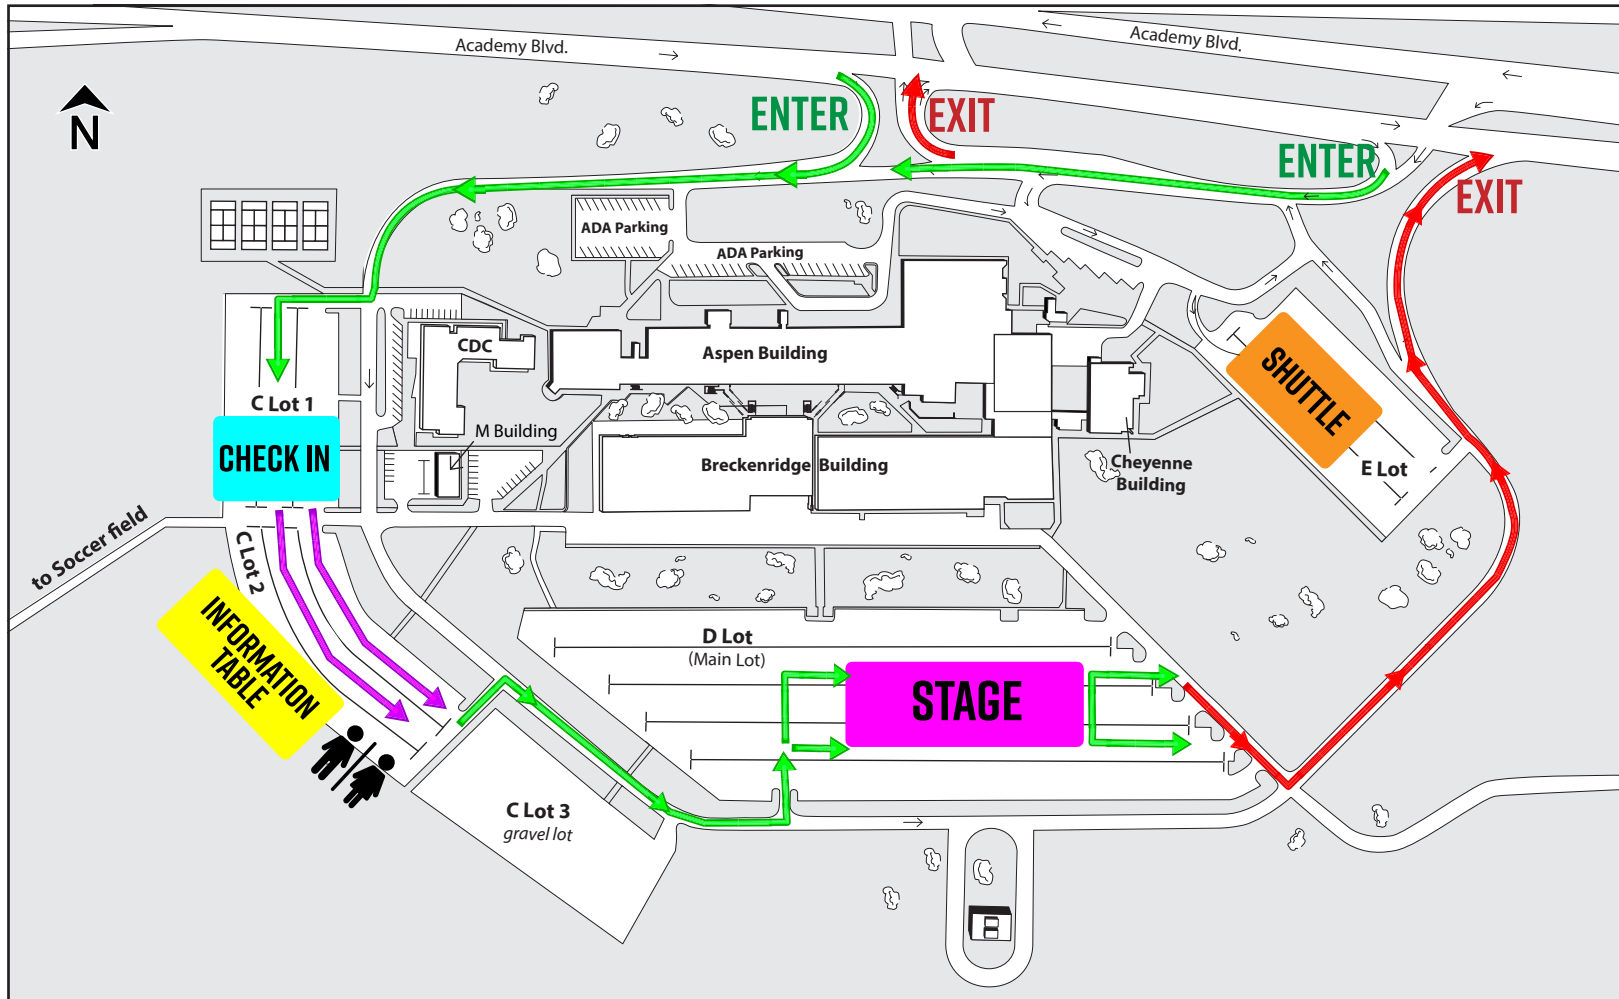

# DRIVE-IN GRAD WALK MAP

5675 S. Academy Boulevard | Colorado Springs, CO 80906 | [PPCC.EDU/GRADUATION](http://PPCC.EDU/GRADUATION)

## CENTENNIAL CAMPUS

**Map Key:** For questions email: [commencement@ppcc.edu](mailto:commencement@ppcc.edu)

→ = ENTRANCE    → = LINE UP    → = EXIT

= CHECK-IN

= INFORMATION TABLE

= MAIN STAGE

= STUDENT SHUTTLE

= RESTROOMS