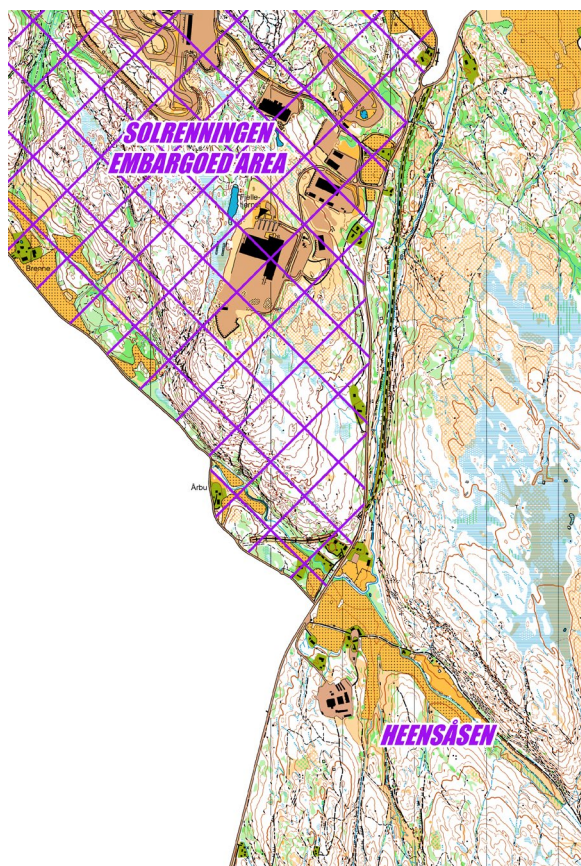

### MAP:

HEENSÅSEN | Mapmaker: T. Treekrem (2019)  
Scale | Contours: 1/10.000° | 5 m

### LOCATION:

59.342799, 11.270439  
<https://goo.gl/maps/8p4TXwavQF5ZEyJw7>

### TRAINING INFO:

Distances: 4,3km  
Controls: No marking at the moment  
Course: A. Harju  
[LiveloX](#) (password: WCupNOR23)  
[2Drerun](#)

### DESCRIPTION:

The closest terrain from Solrenningen embargoed area, and where the WOC 2019 middle distance qualification took place.

The mapping style is relevant as it is one of the two training maps mapped by Kristen Treekrem. Thus, definitively worth the visit!