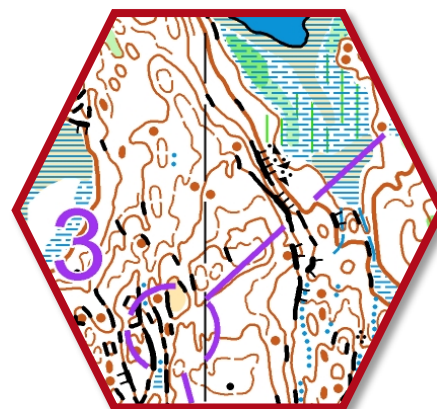

SSL TRAINING PACKAGE I WCUP 2023 NORWAY

#8 "Model Event"

TRAINING TYPE:

MODEL EVENT

MAP:

MØRK I Mapmaker:

K. Treekrem (2019)

Scale I Contours:

1/10.000 I 5 m