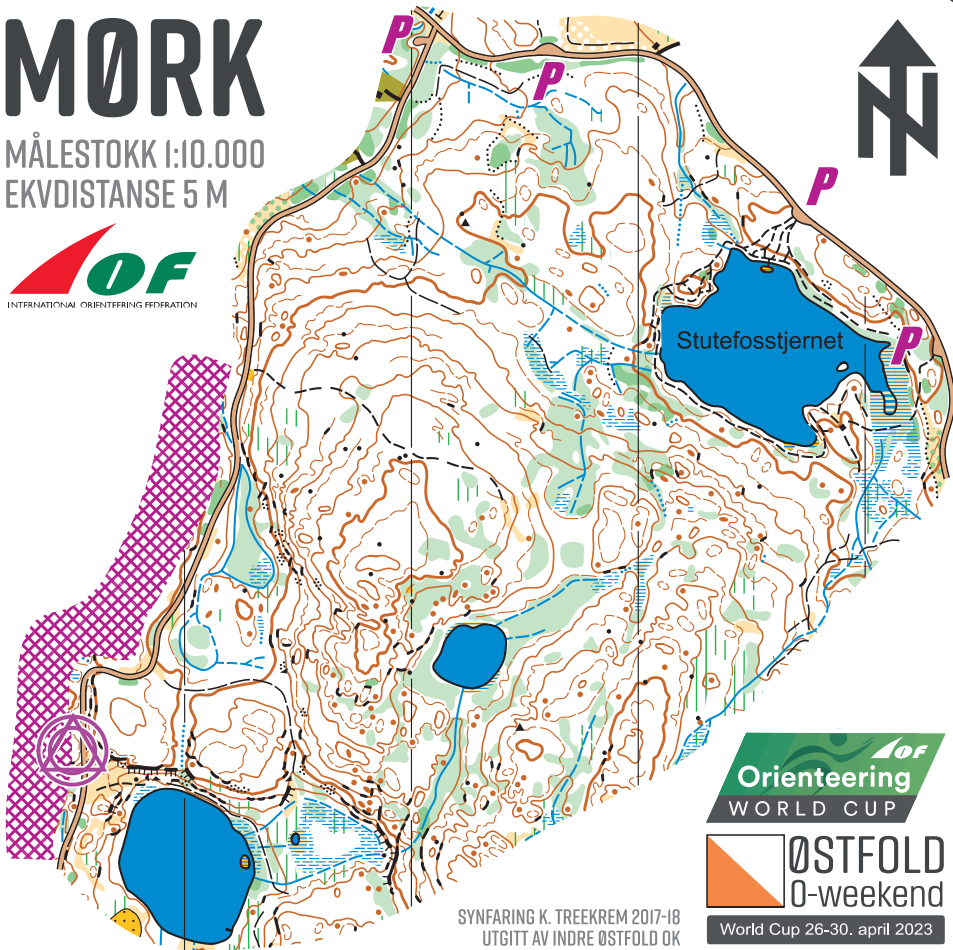

Then, the course is mixing steep slopes, detailed areas, and finally a couple of controls on diffuse/greener areas – some of the stuff you can possibly find in your plate both at Solrenningen, and the World Cup.

# MØRK

MÅLESTOKK 1:10.000  
EKVDISTANSE 5 M

  
Orienteering  
WORLD CUP

 ØSTFOLD  
O-weekend

World Cup 26-30. april 2023

SYNFARING K. TREEKREM 2017-18  
UTGITT AV INDRE ØSTFOLD OK