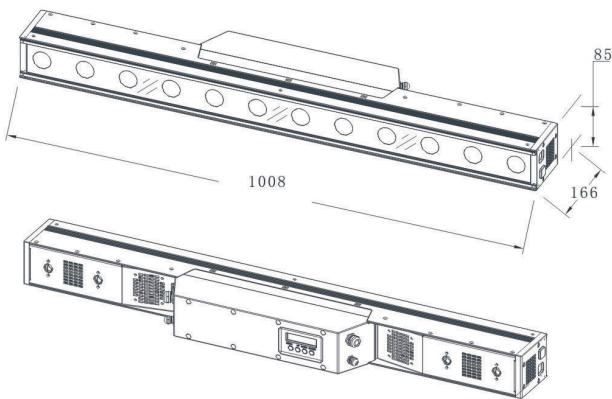

## WEIGHT AND DIMENSIONS

Dimensions : 1008 x 166 X 85mm  
 Net weight : 10.8kg  
 Dimension (Package) : 1110 x 250 x 180mm  
 Weight(Package) : 13.2Kg  
 Dimensions (Air Boxes - 10 Lights): 1060 x 605x615mm  
 Net Weight / Weight (Air boxes - 10 lights) : 162kg

## CHANNEL CHARACTERICS

Channel : 5 , 13 , 32 , 61  
 Net weight : 10.8kg  
 Dimmer : Linear Dimmer.  
 Shutter : Electronic Shutter, Random Strobe.  
 LED Individual Control, Preseting Automatical  
 Temperature Control System