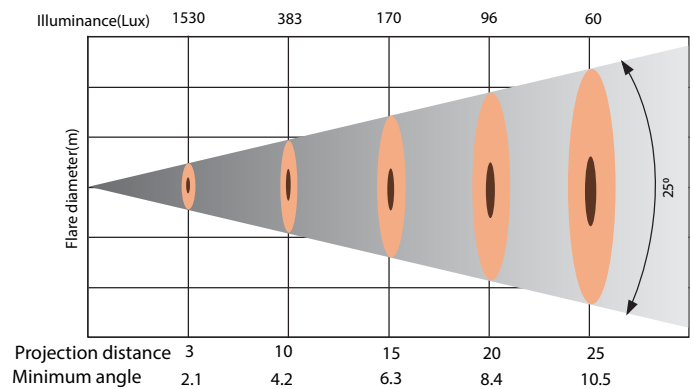

LIGHT TABLE