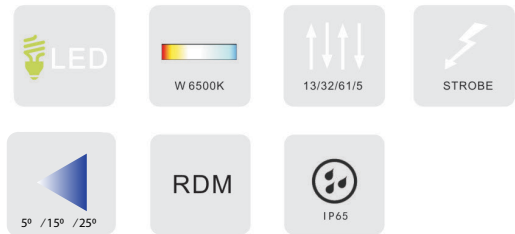

## ELECTRICAL PARAMETER

Source : RGBW 12 LED -20W  
 Max Power : 240W  
 Voltage : AC100-240v 50/60hz  
 Color Temperature : 6000k-6500k(w)

## WEIGHT AND DIMENSIONS

Dimensions : 1008 x 166 X 85mm  
 Net weight : 10.8kg  
 Dimension (Package) : 1110 x 250 x 180mm  
 Weight(Package) : 13.2Kg  
 Dimensions (Air Boxes - 10 Lights): 1060 x 605x615mm  
 Net Weight / Weight (Air boxes - 10 lights) : 162kg

## CHANNEL CHARACTERICS

Channel : 5 , 13 , 32 , 61  
 Net weight : 10.8kg  
 Dimmer : Linear Dimmer.  
 Shutter : Electronic Shutter, Random Strobe.  
 LED Individual Control, Preseting Automatical  
 Temperature Control System