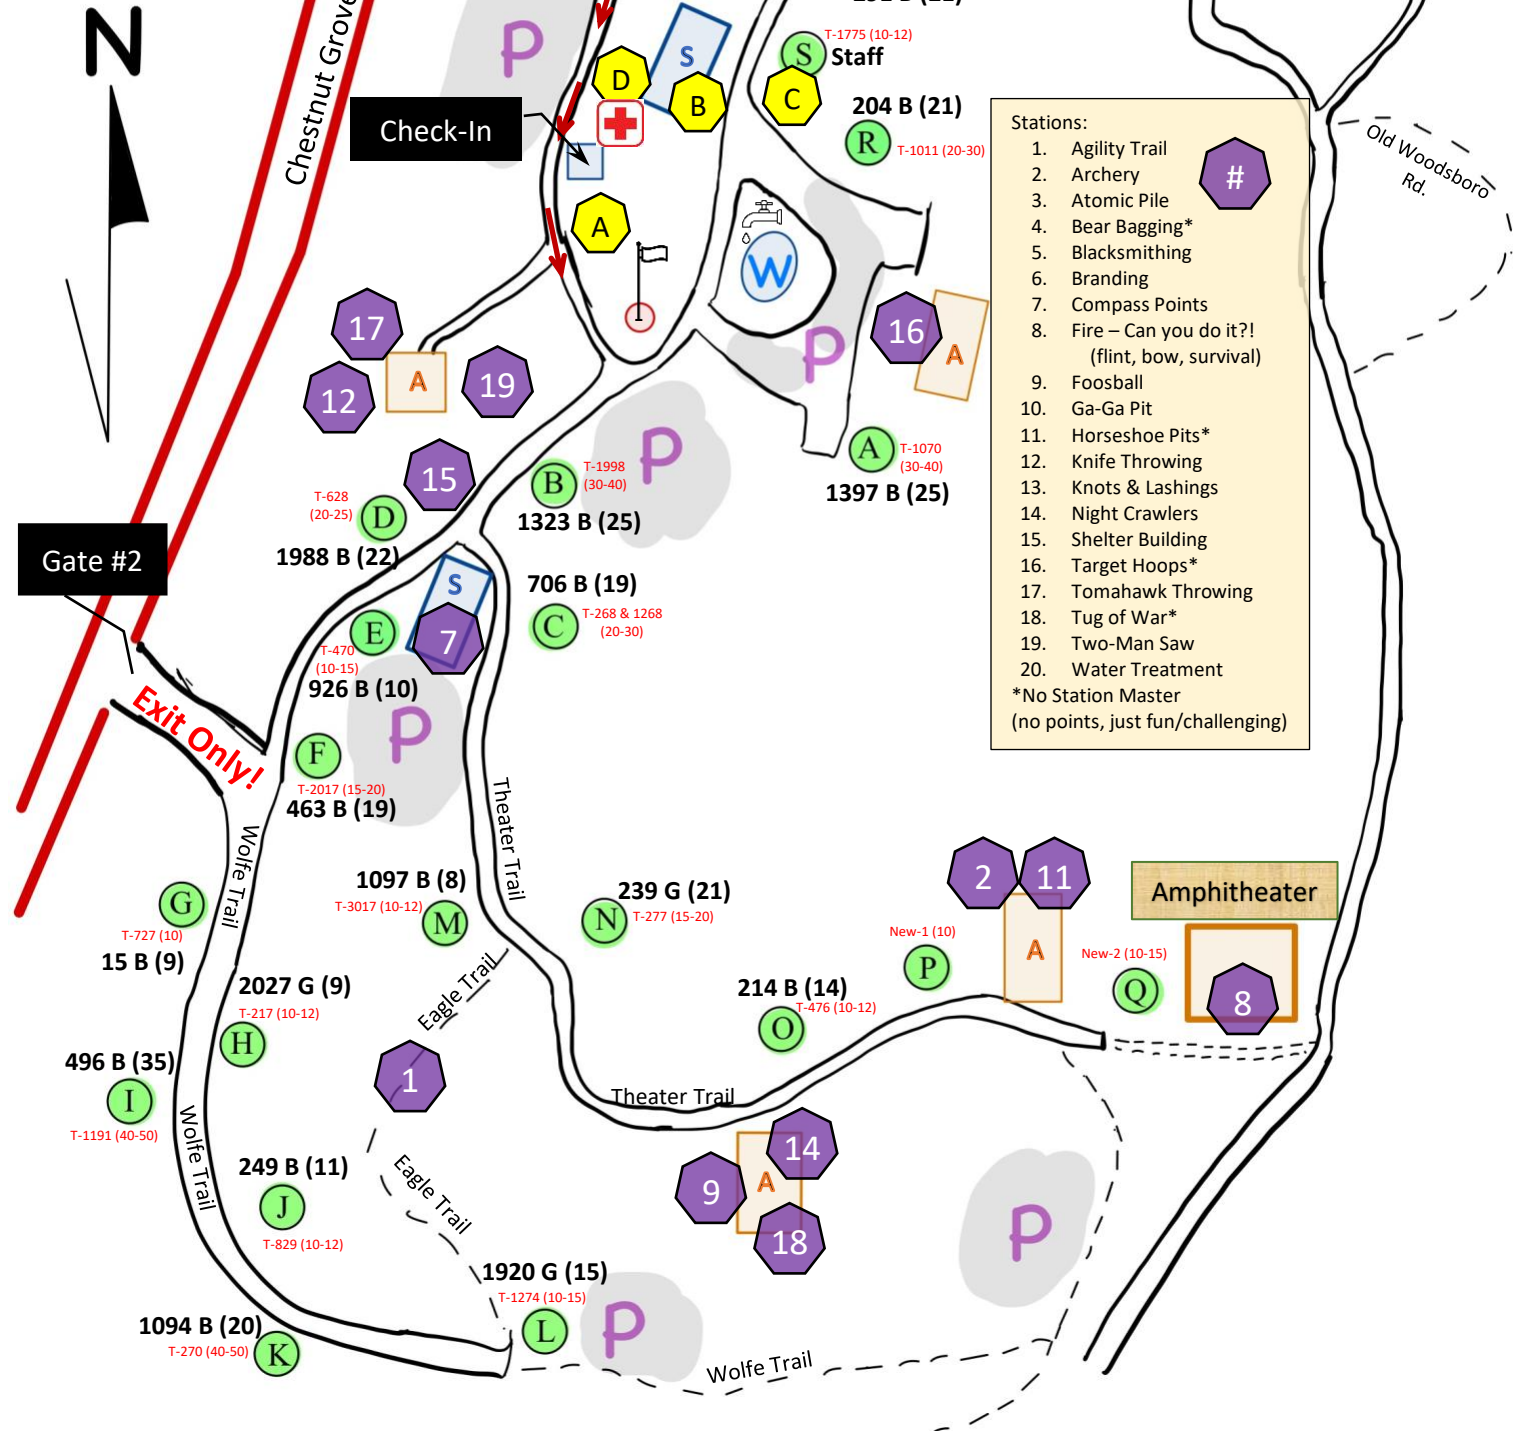

# Walkersville Watershed Camping Area Detail

Updated: 10/2/22 10:45 PM

9026 Chestnut Grove Rd.

Frederik, MD 21701

This address is the house across the street from campsite. Do NOT knock on their door. Enter through Gate #1.

**Staffing Information:**

- A. HQ – Headquarters
- B. Cook Crew
- C. Staff Camping
- D. Health & First Aid

## Campsite Letter Assignment

● T-000 FSK Legacy Troop  
With available tent spaces

## Troop/Crew Assigned (# in unit)

- P – Parking
- W – Water
- S – Shelter
- A – Activity Area

**Stations:**

1. Agility Trail
2. Archery
3. Atomic Pile
4. Bear Bagging\*
5. Blacksmithing
6. Branding
7. Compass Points
8. Fire – Can you do it?! (flint, bow, survival)
9. Foosball
10. Ga-Ga Pit
11. Horseshoe Pits\*
12. Knife Throwing
13. Knots & Lashings
14. Night Crawlers
15. Shelter Building
16. Target Hoops\*
17. Tomahawk Throwing
18. Tug of War\*
19. Two-Man Saw
20. Water Treatment