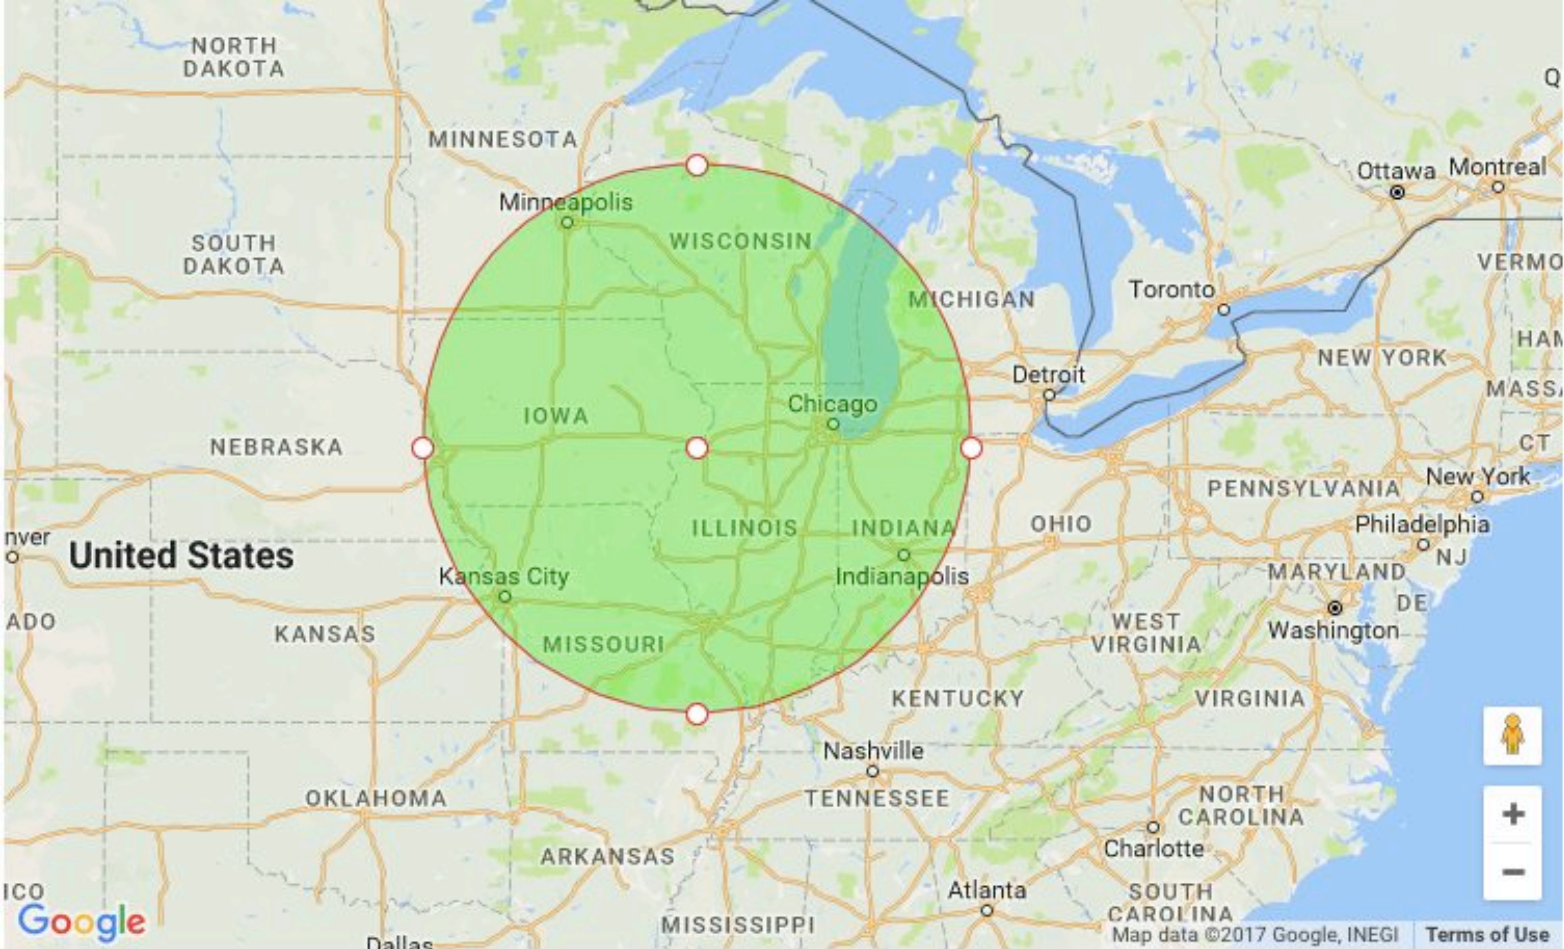

Population Inside a Area Search Map

Ad closed by Google

Stop seeing this ad

Why this ad? ▶

Input

Add Radius manually : Radius km OR miles Location :

Output

The estimated population in the defined area is 63,474,670

Options

Population Inside a Area Search Map

Ad closed by Google

Stop seeing this ad

Why this ad? ▶

Input

Add Radius manually : Radius km OR miles Location :

Output

The estimated population in the defined area is 47,084,680

Options

Ad closed by Google

Stop seeing this ad

Why this ad? ▶

Input

Add Radius manually : Radius km OR miles Location :

Output

The estimated population in the defined area is 38,458,460

Options

Population Inside a Area Search Map

Ad closed by Google

Stop seeing this ad

AdChoices

Input

Add Radius manually : Radius km OR miles Location :