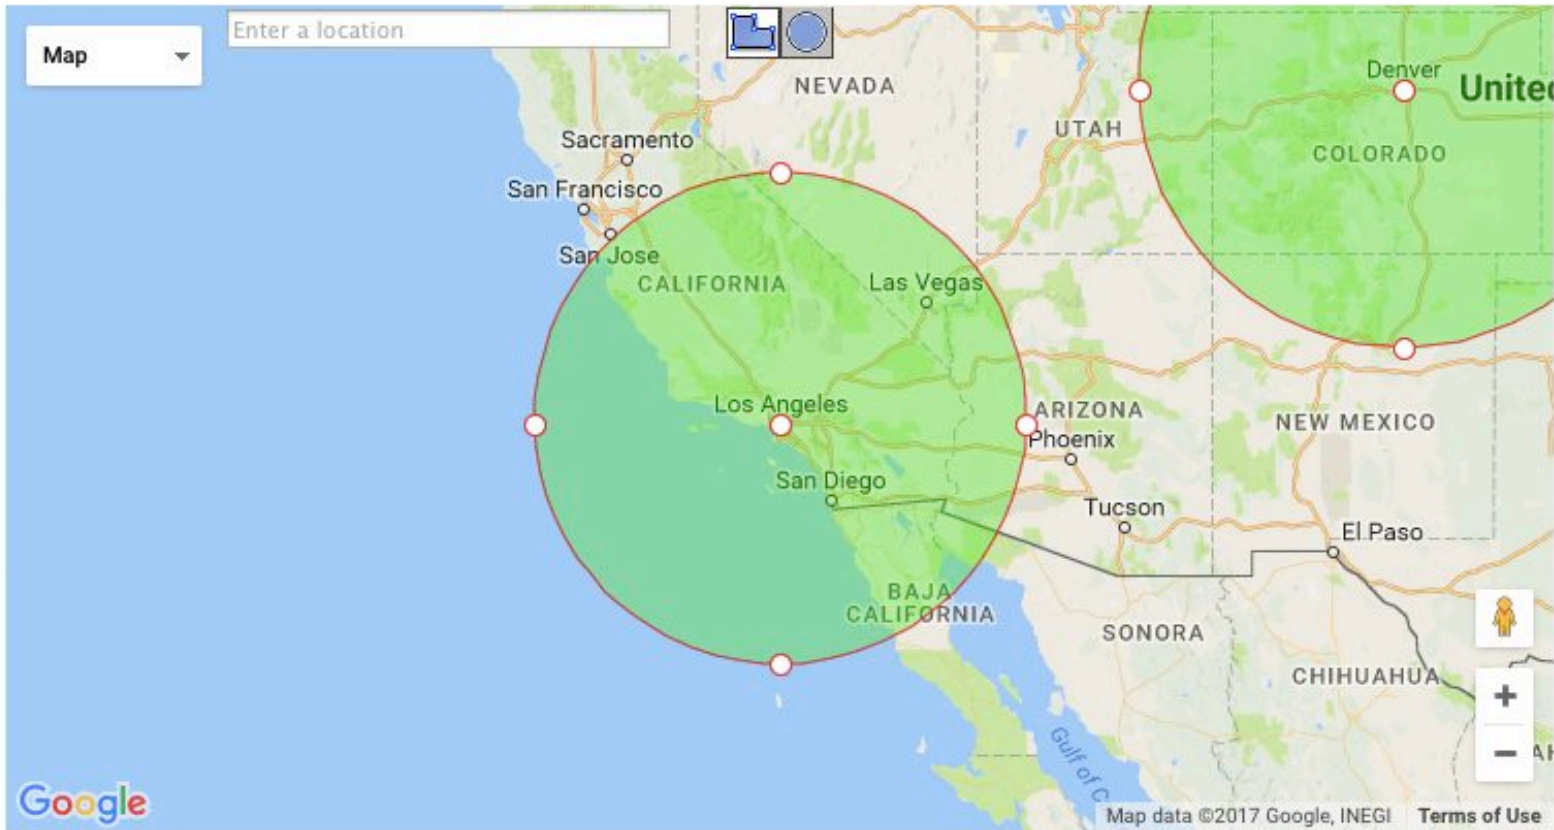

Output

The estimated population in the defined area is 31,821,680

Options

Population Inside a Area Search Map

[LEARN MORE >](#)

Academic advancement | Christian camaraderie
ADVANCE » GET YOUR DOCTORATE ONLINE

GRAND CANYON UNIVERSITY™
COLLEGE OF DOCTORAL STUDIES

Input

Add Radius manually : Radius km OR miles Location :

Output

The estimated population in the defined area is 35,013,390

Options

Population Inside a Area Search Map

Ad closed by Google

Stop seeing this ad

Why this ad? ▶

Input

Add Radius manually : Radius km OR miles Location :

Output

The estimated population in the defined area is 30,142,700

Options

Population Inside a Area Search Map

Ad closed by Google

Stop seeing this ad

AdChoices

Input

Add Radius manually : Radius km OR miles Location :

Output

The estimated population in the defined area is 23,046,900