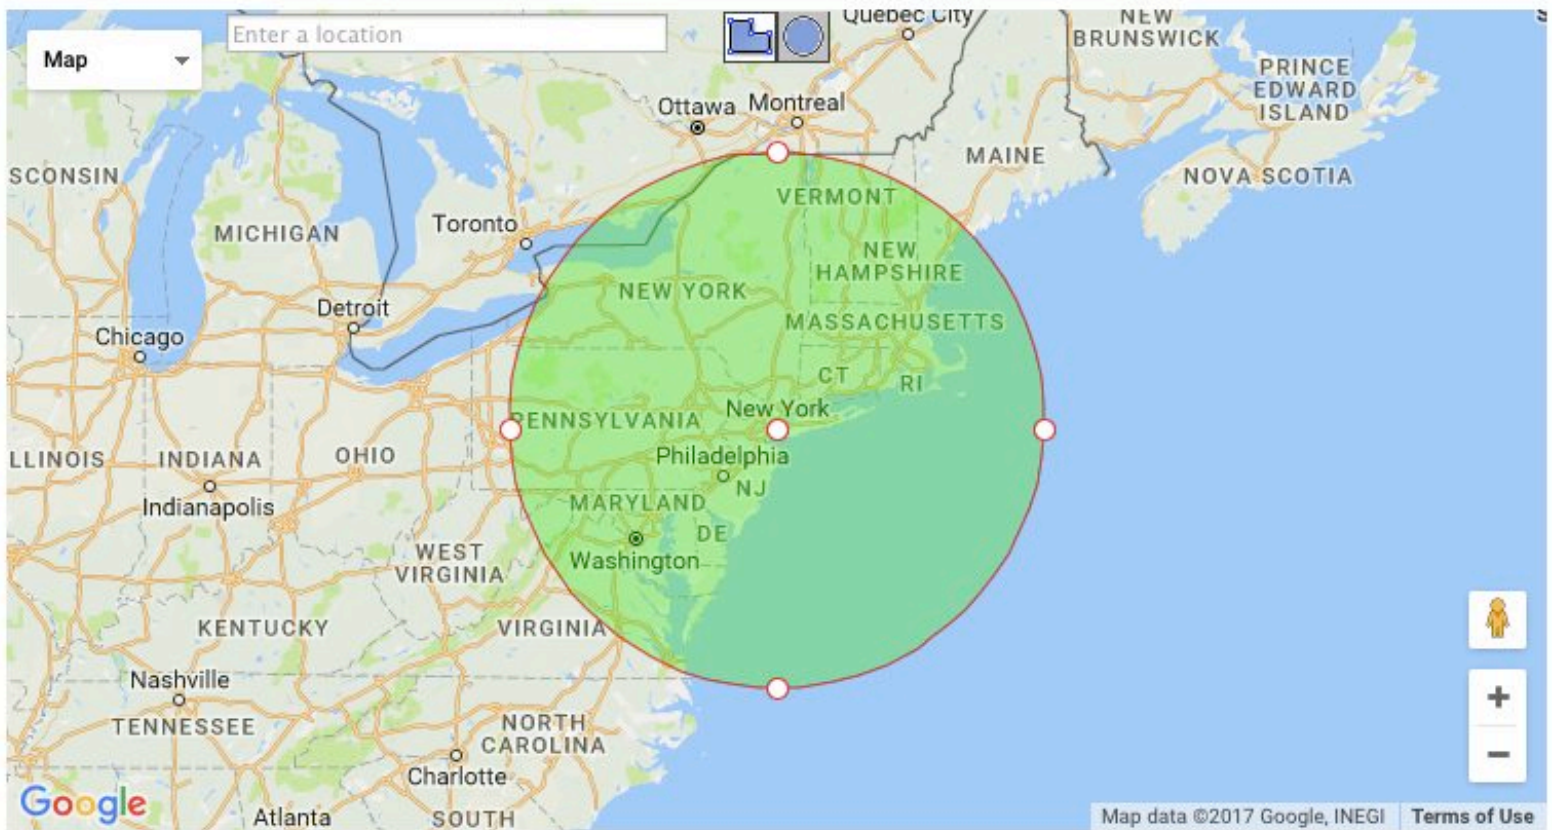

Population Inside a Area Search Map

Ad closed by Google

Stop seeing this ad

Why this ad? ▶

Input

Add Radius manually : Radius km OR miles Location :

Output

The estimated population in the defined area is 63,474,670

Options

Population Inside a Area Search Map

Ad closed by Google

Stop seeing this ad

Why this ad? ▶

Input

Add Radius manually : Radius km OR miles Location :

Output

The estimated population in the defined area is 47,084,680

Options

Ad closed by Google

Stop seeing this ad

Why this ad? ▶

Input

Add Radius manually : Radius km OR miles Location :

Output

The estimated population in the defined area is 38,458,460

Options

Population Inside a Area Search Map

Ad closed by Google

Stop seeing this ad

AdChoices

Input

Add Radius manually : Radius km OR miles Location :