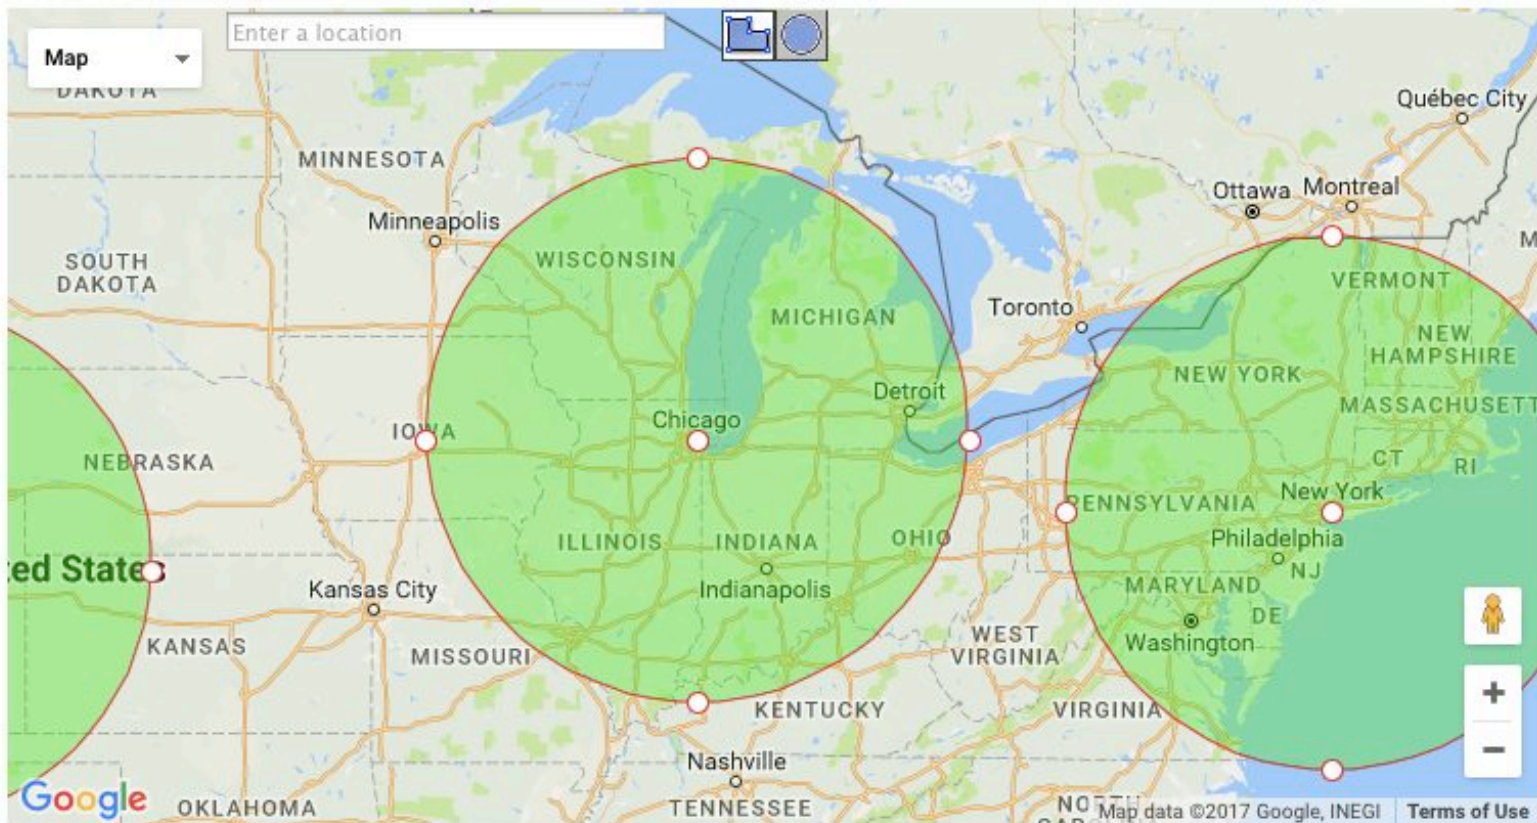

Population Inside a Area Search Map

Ad closed by Google

Stop seeing this ad

Why this ad? ▶

Input

Add Radius manually : Radius km OR miles Location :

Output

The estimated population in the defined area is 63,474,670

Options

Population Inside a Area Search Map

Ad closed by Google

Stop seeing this ad

Why this ad? ▶

Input

Add Radius manually : Radius km OR miles Location :

Output

The estimated population in the defined area is 47,084,680

Options

Ad closed by Google

Stop seeing this ad

Why this ad? ▶

Input

Add Radius manually : Radius km OR miles Location :

Output

The estimated population in the defined area is 38,458,460

Options

Population Inside a Area Search Map

Ad closed by Google

Stop seeing this ad

AdChoices

Input

Add Radius manually : Radius km OR miles Location :