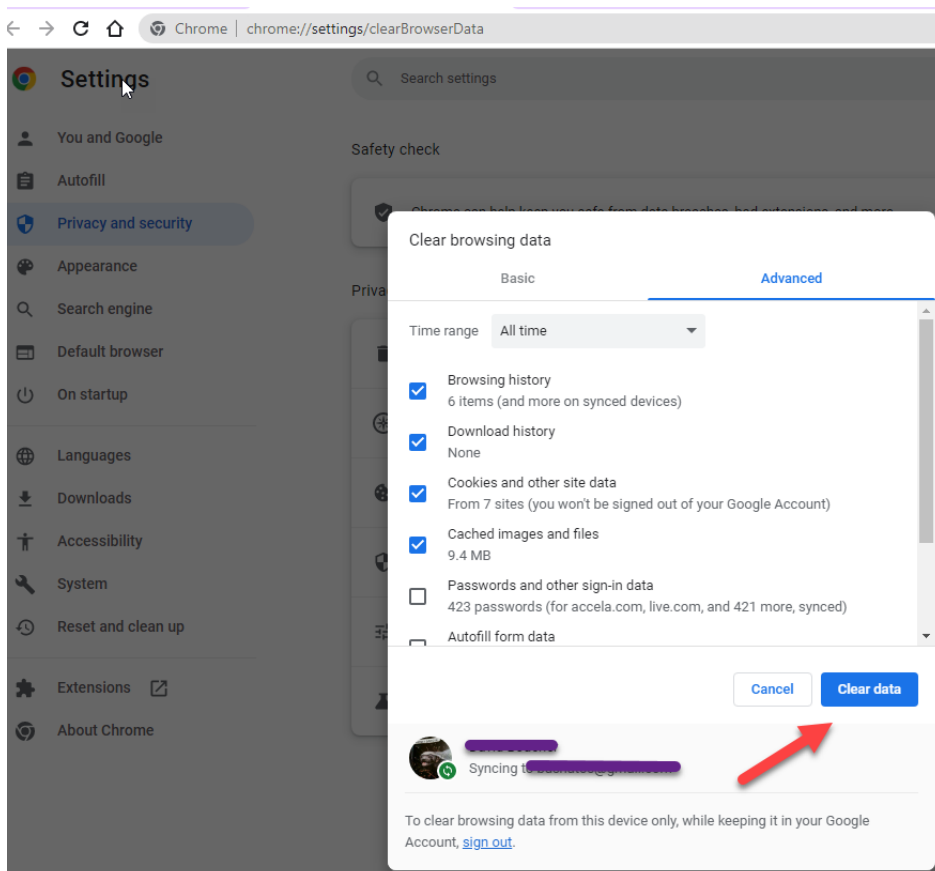

For Chrome Users:

You can use your keyboard and Hold: Ctrl + Shift + Del and then Clear Data like shown in 2nd Screenshot:

For Edge (Microsoft):