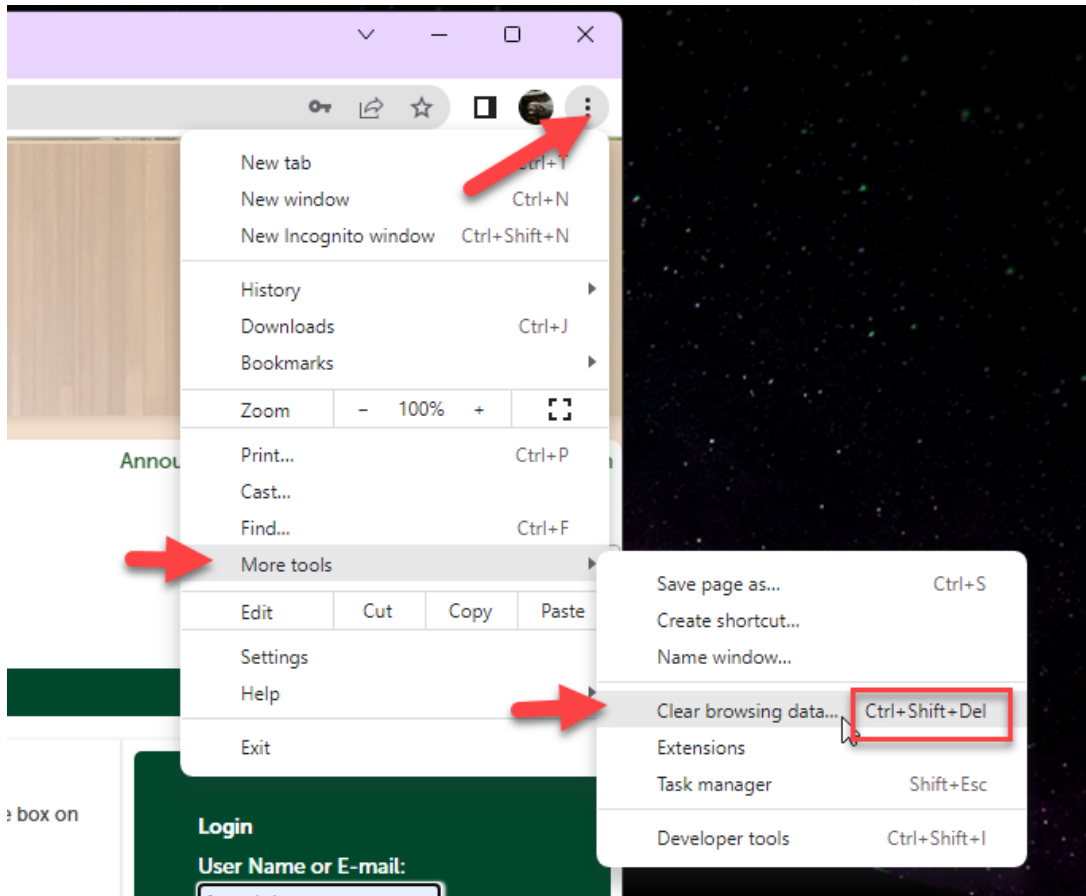

For Chrome Users:

You can use your keyboard and Hold: Ctrl + Shift + Del and then Clear Data like shown in 2nd Screenshot:

For Edge (Microsoft):