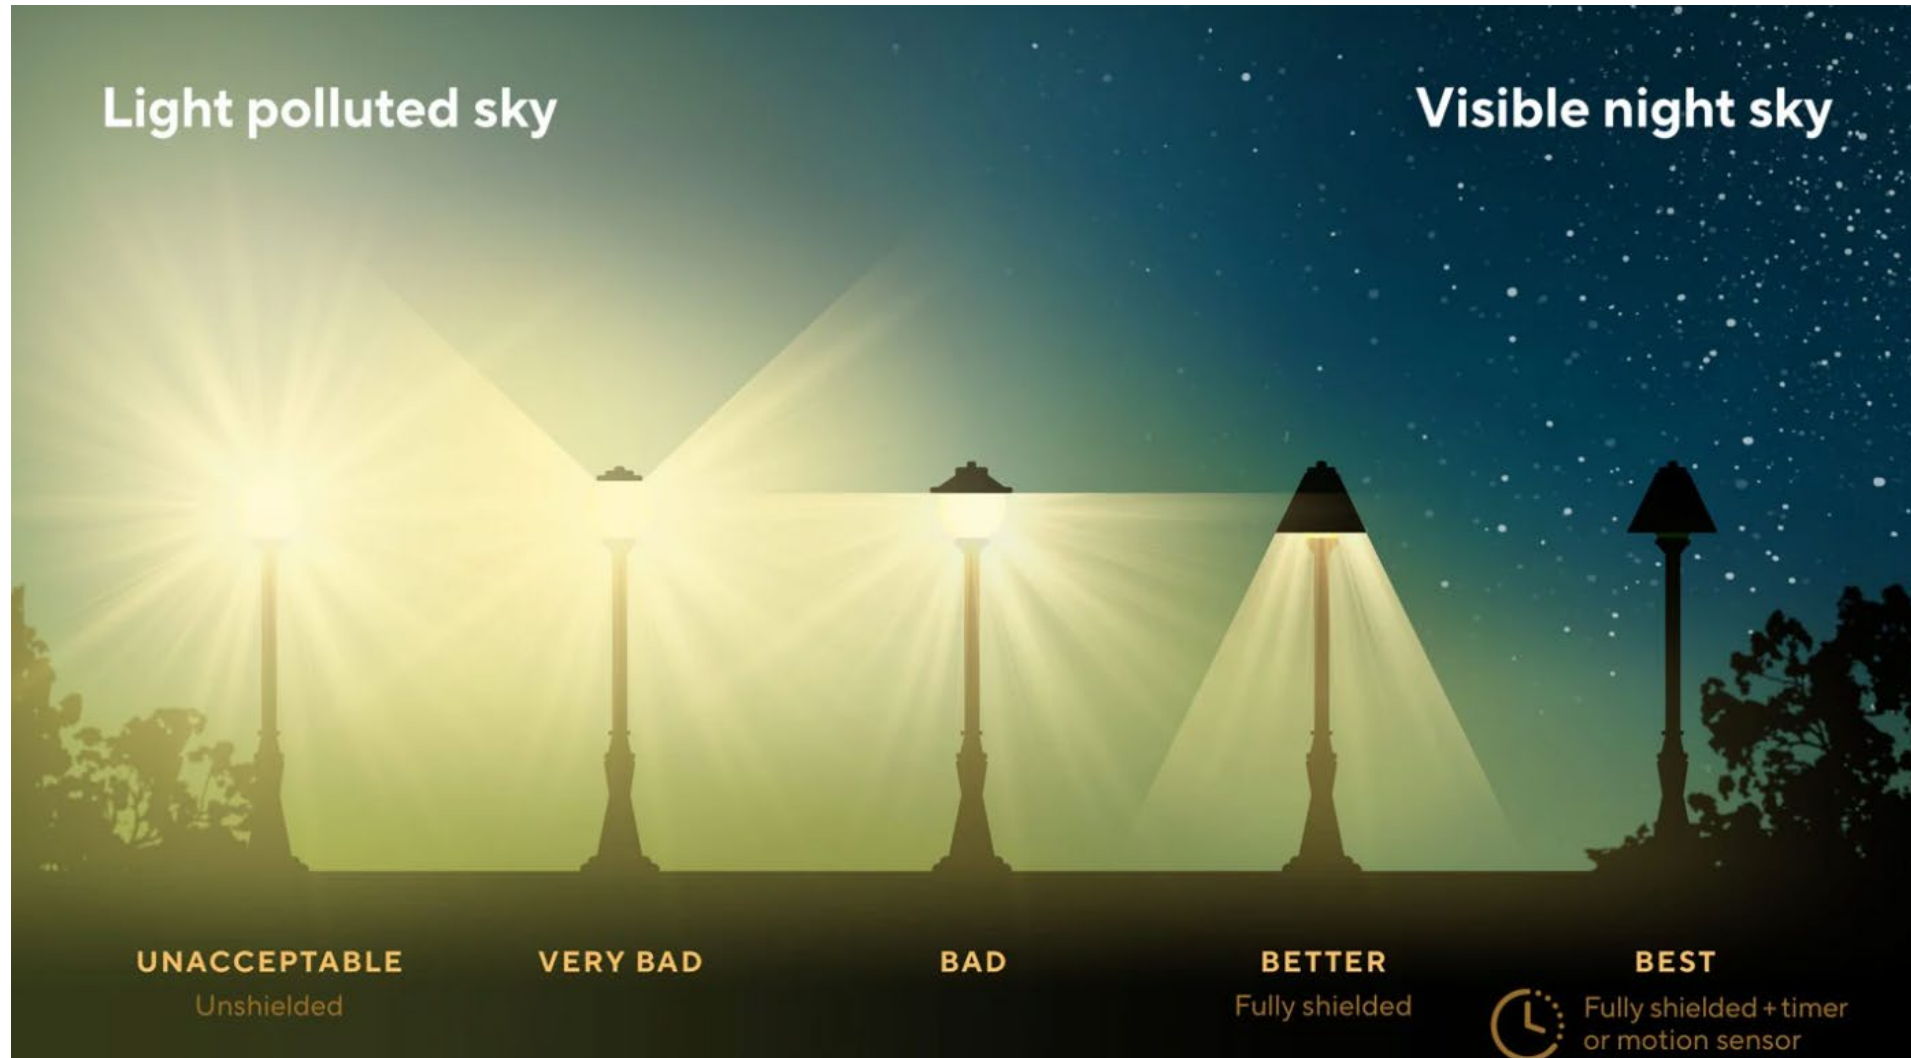

What is light pollution?