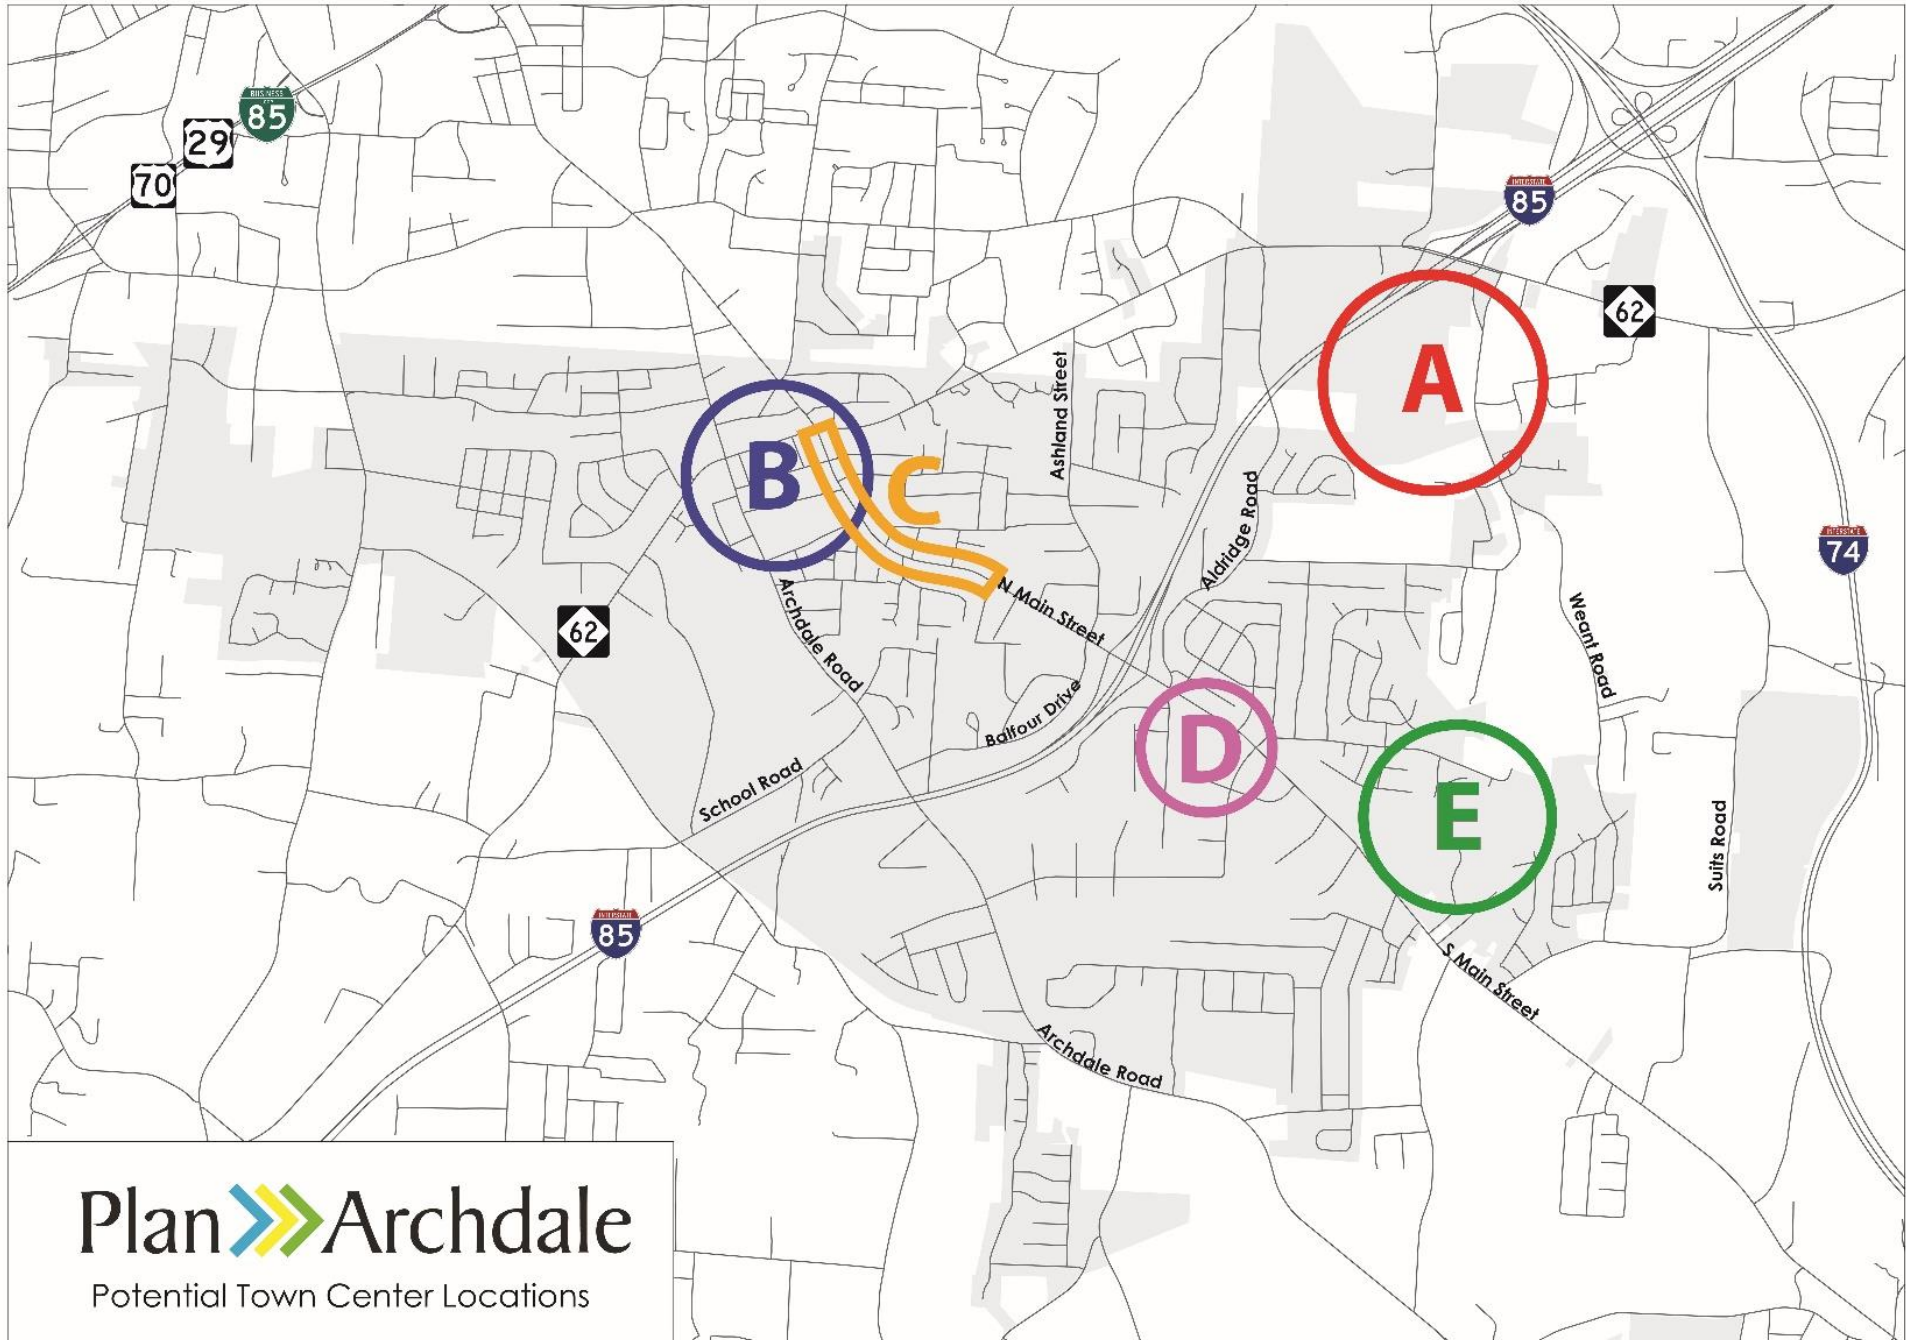

Plan Archdale

Placemaking Workshop
January 14, 2020

Aldridge Road

Weant Road

A

A

Option A
62 & 85

Archdale Road

Plummer Drive

Main Street

B

1/2/20
1/2/20

B

Plummer Drive

Main Street

Columbus Ave

N. MAIN ST.

- ON STREET
- STREETSCAPE
- BUILDINGS
- PARKING
- OUTDOOR

- ON STREET
- STREETSCAPE
- BUILDINGS
- PARKING
- OUTDOOR

- ON STREET
- STREETSCAPE
- BUILDINGS
- PARKING
- OUTDOOR

Main Street

Comanche Drive

D

SOUTH MAIN
VEHICLE CIRCULATION

Wood Ave

Main Street

Tom Hill Rd

F

Questions?

Comments?