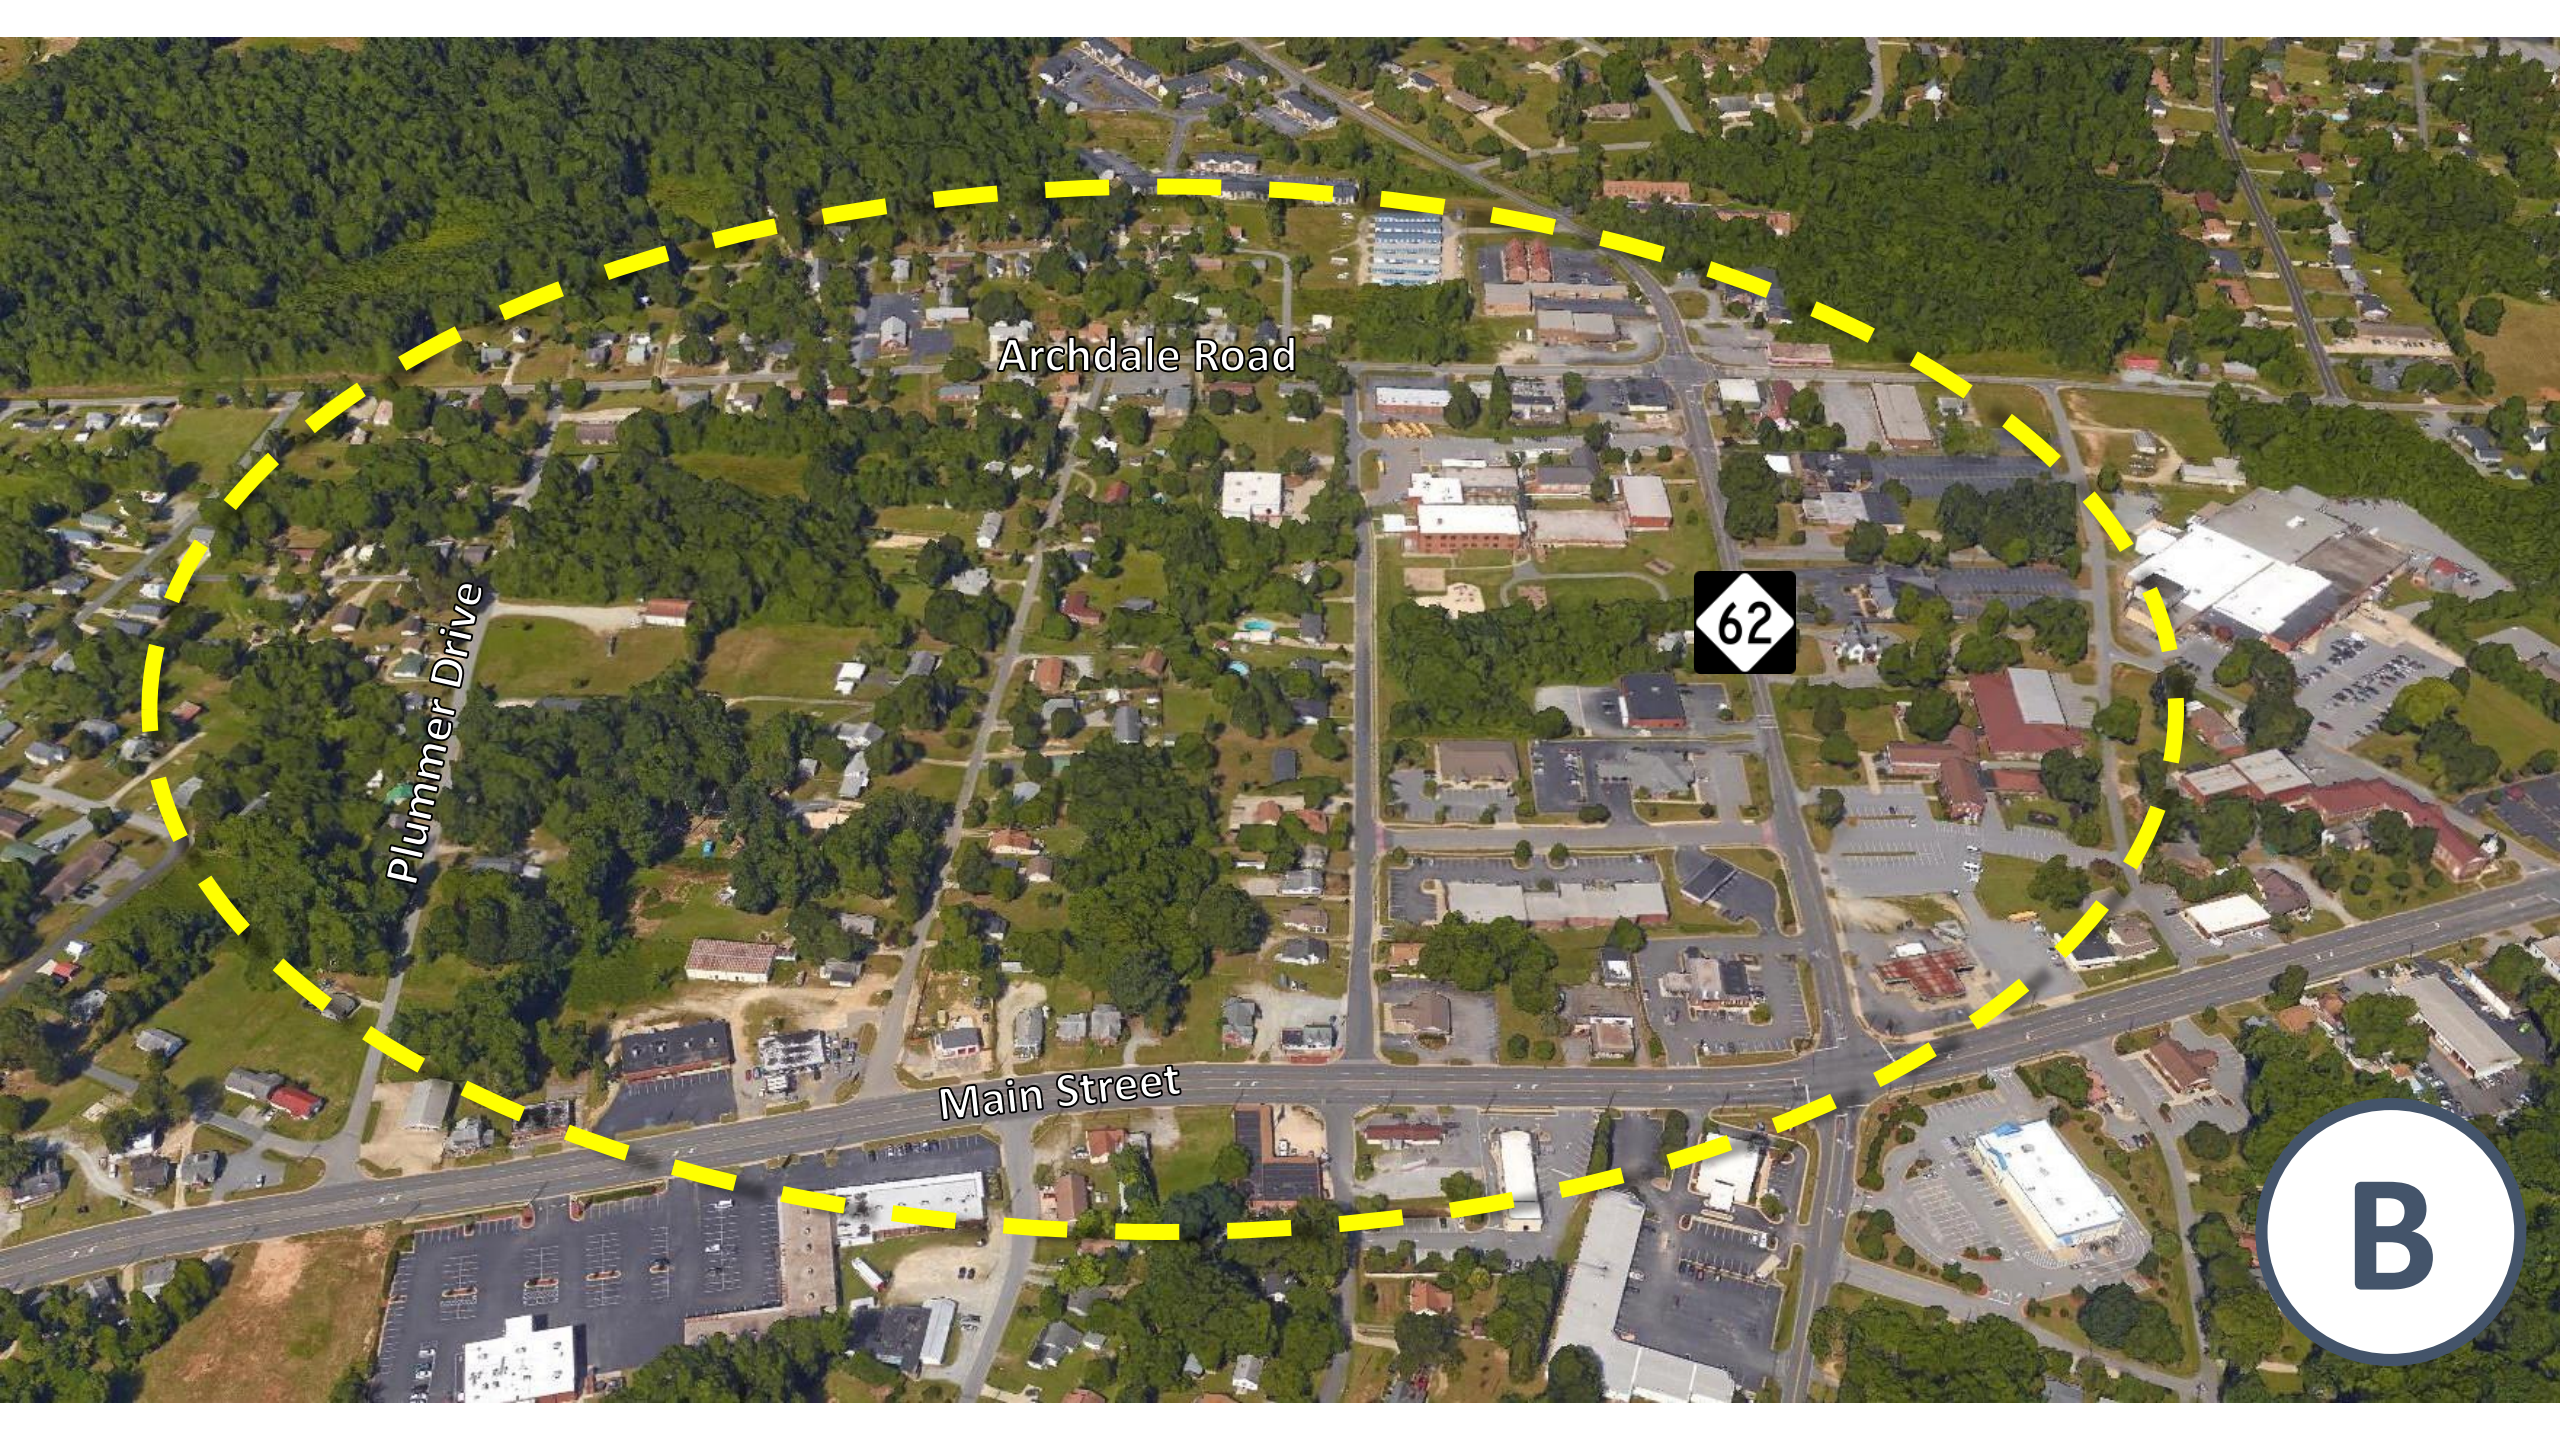

Plan Archdale

Placemaking Workshop
January 14, 2020

Aldridge Road

Weant Road

A

A

Option A
62 & 85

Archdale Road

Plummer Drive

Main Street

B

1/2/20
1/2/20

B

Plummer Drive

Main Street

Columbus Ave

N. MAIN ST.

- ON STREET
- STREETSCAPE
- BUILDINGS
- PARKING
- OUTDOOR

- ON STREET
- STREETSCAPE
- BUILDINGS
- PARKING
- OUTDOOR

- ON STREET
- STREETSCAPE
- BUILDINGS
- PARKING
- OUTDOOR

Main Street

Comanche Drive

D

SOUTH MAIN
VEHICLE CIRCULATION

Wood Ave

Main Street

Tom Hill Rd

F

Questions?

Comments?